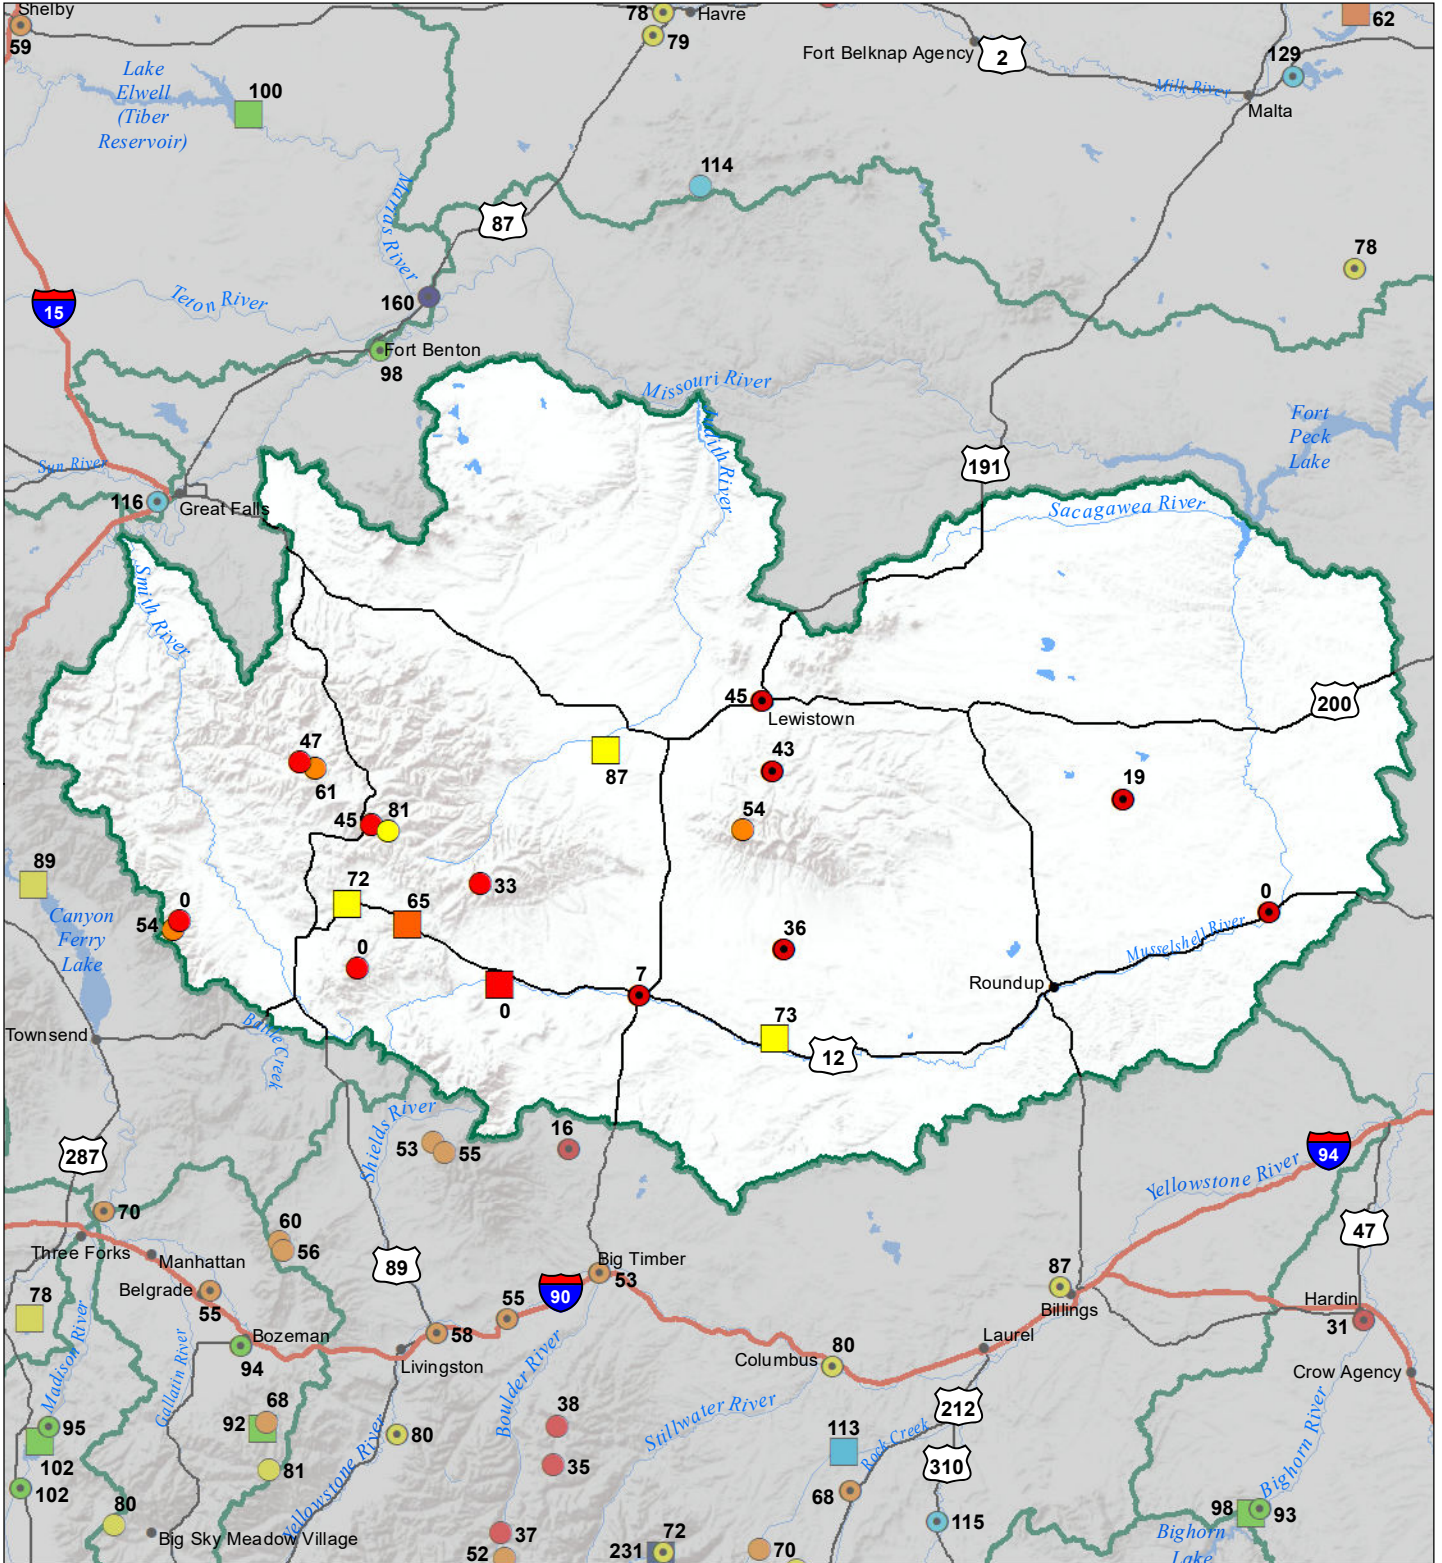

# Smith-Judith-Musselshell River Basin Monthly Precipitation and Reservoir Levels Percentage of Normal April 1, 2022 (March 1, 2022 - April 1, 2022)

### Precipitation Percent of Normal

#### SNOTEL

- > 150%
- 131 - 150%
- 111 - 130%
- 91 - 110%
- 71 - 90%
- 51 - 70%
- 1 - 50%

#### COOP/ACIS

- > 150%
- 131 - 150%
- 111 - 130%
- 91 - 110%
- 71 - 90%
- 51 - 70%
- 1 - 50%