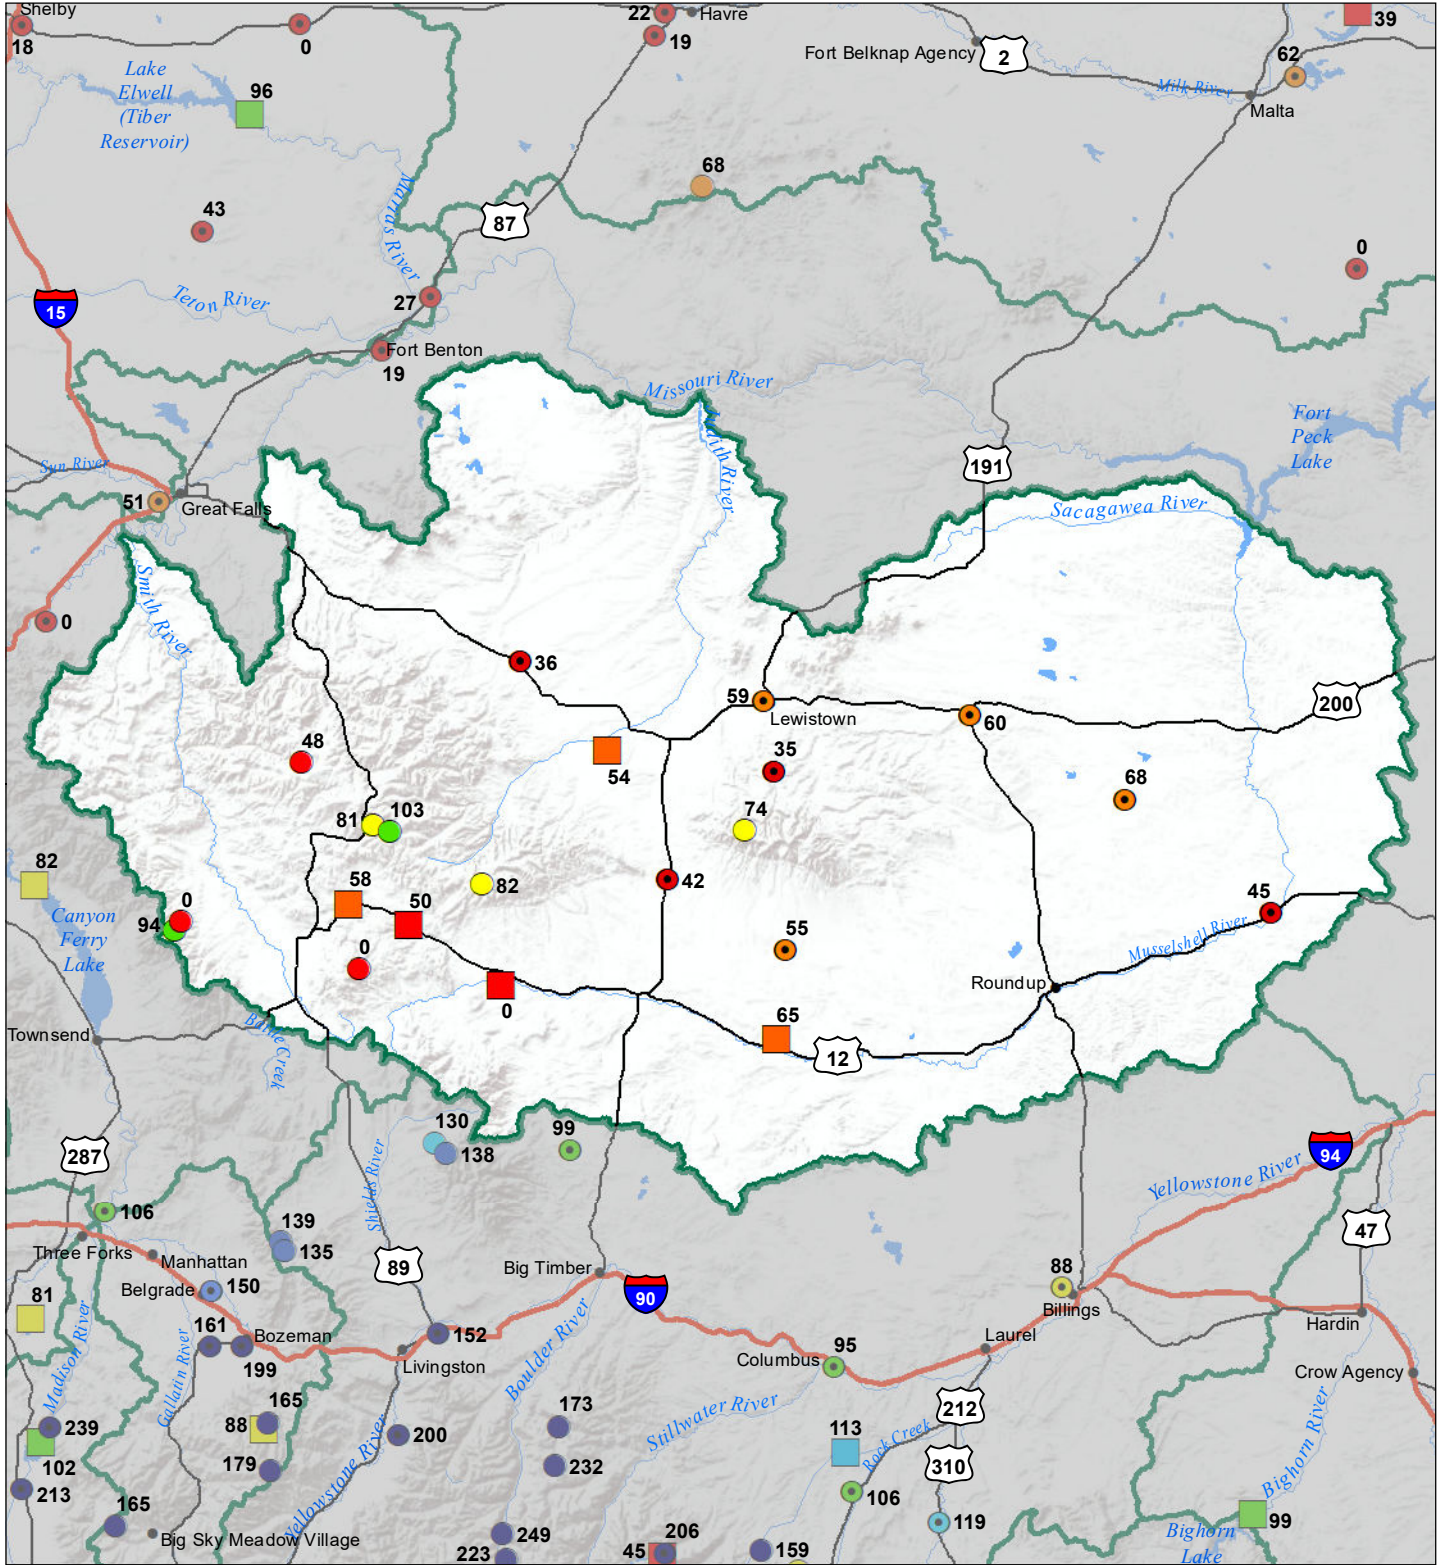

# Smith-Judith-Musselshell River Basin Monthly Precipitation and Reservoir Levels Percentage of Normal June 1, 2022 (May 1, 2022 - June 1, 2022)

### Precipitation Percent of Normal

#### SNOTEL

- > 150%
- 131 - 150%
- 111 - 130%
- 91 - 110%
- 71 - 90%
- 51 - 70%
- 1 - 50%

#### COOP/ACIS

- > 150%
- 131 - 150%
- 111 - 130%
- 91 - 110%
- 71 - 90%
- 51 - 70%
- 1 - 50%