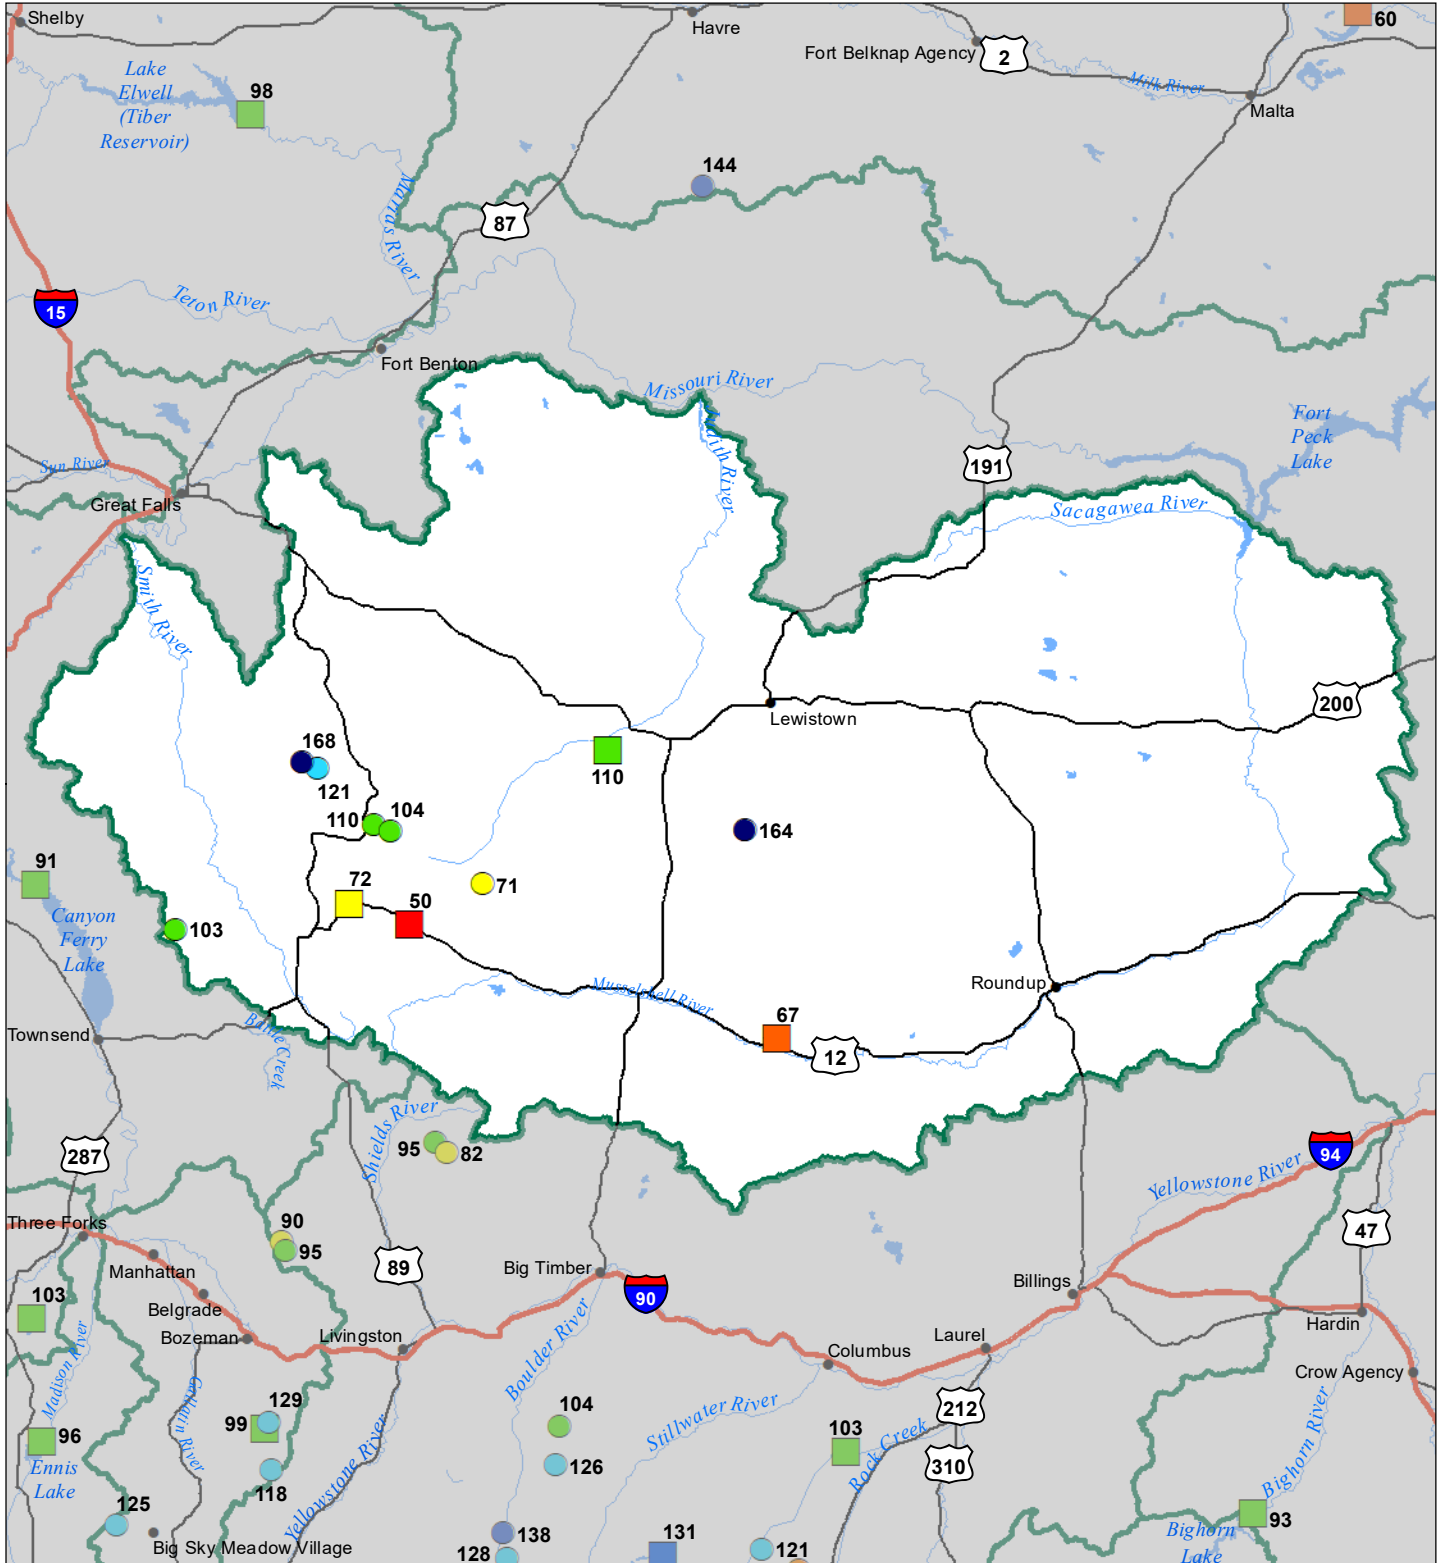

Smith-Judith-Musselshell River Basin

Monthly Precipitation and Reservoir Levels

Percentage of Normal

December 1, 2022 (November 1, 2022 - December 1, 2022)

Precipitation Percent of Normal

SNOTEL

- > 150%
- 131 - 150%
- 111 - 130%
- 91 - 110%
- 71 - 90%
- 51 - 70%
- 1 - 50%

COOP/ACIS

- > 150%
- 131 - 150%
- 111 - 130%
- 91 - 110%
- 71 - 90%
- 51 - 70%
- 1 - 50%

Reservoirs Percent of Normal

- > 150%
- 131 - 150%
- 111 - 130%
- 91 - 110%
- 71 - 90%
- 51 - 70%
- 1 - 50%