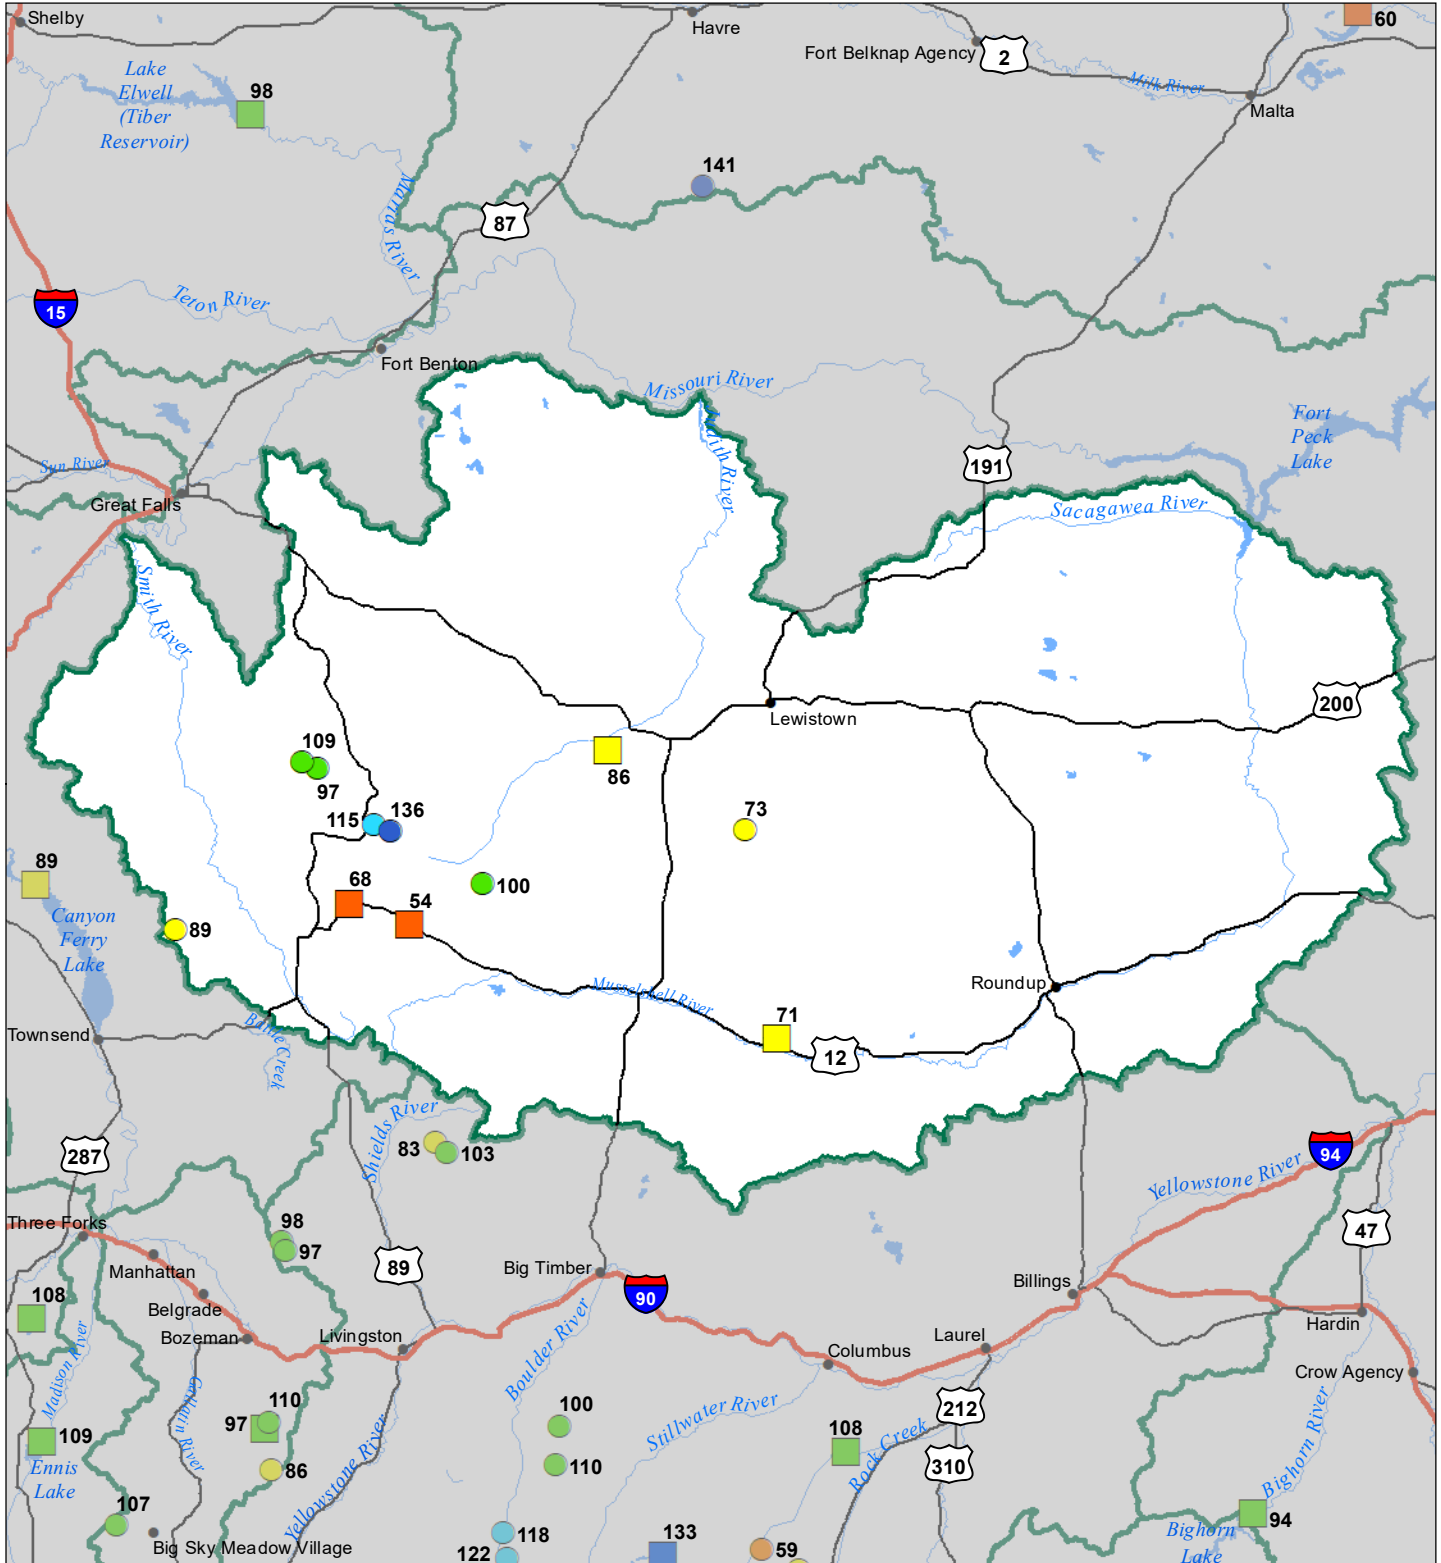

# Smith-Judith-Musselshell River Basin Monthly Precipitation and Reservoir Levels Percentage of Normal January 1, 2023 (December 1, 2022 - January 1, 2023)

### Precipitation Percent of Normal

#### SNOTEL

- > 150%
- 131 - 150%
- 111 - 130%
- 91 - 110%
- 71 - 90%
- 51 - 70%
- 1 - 50%