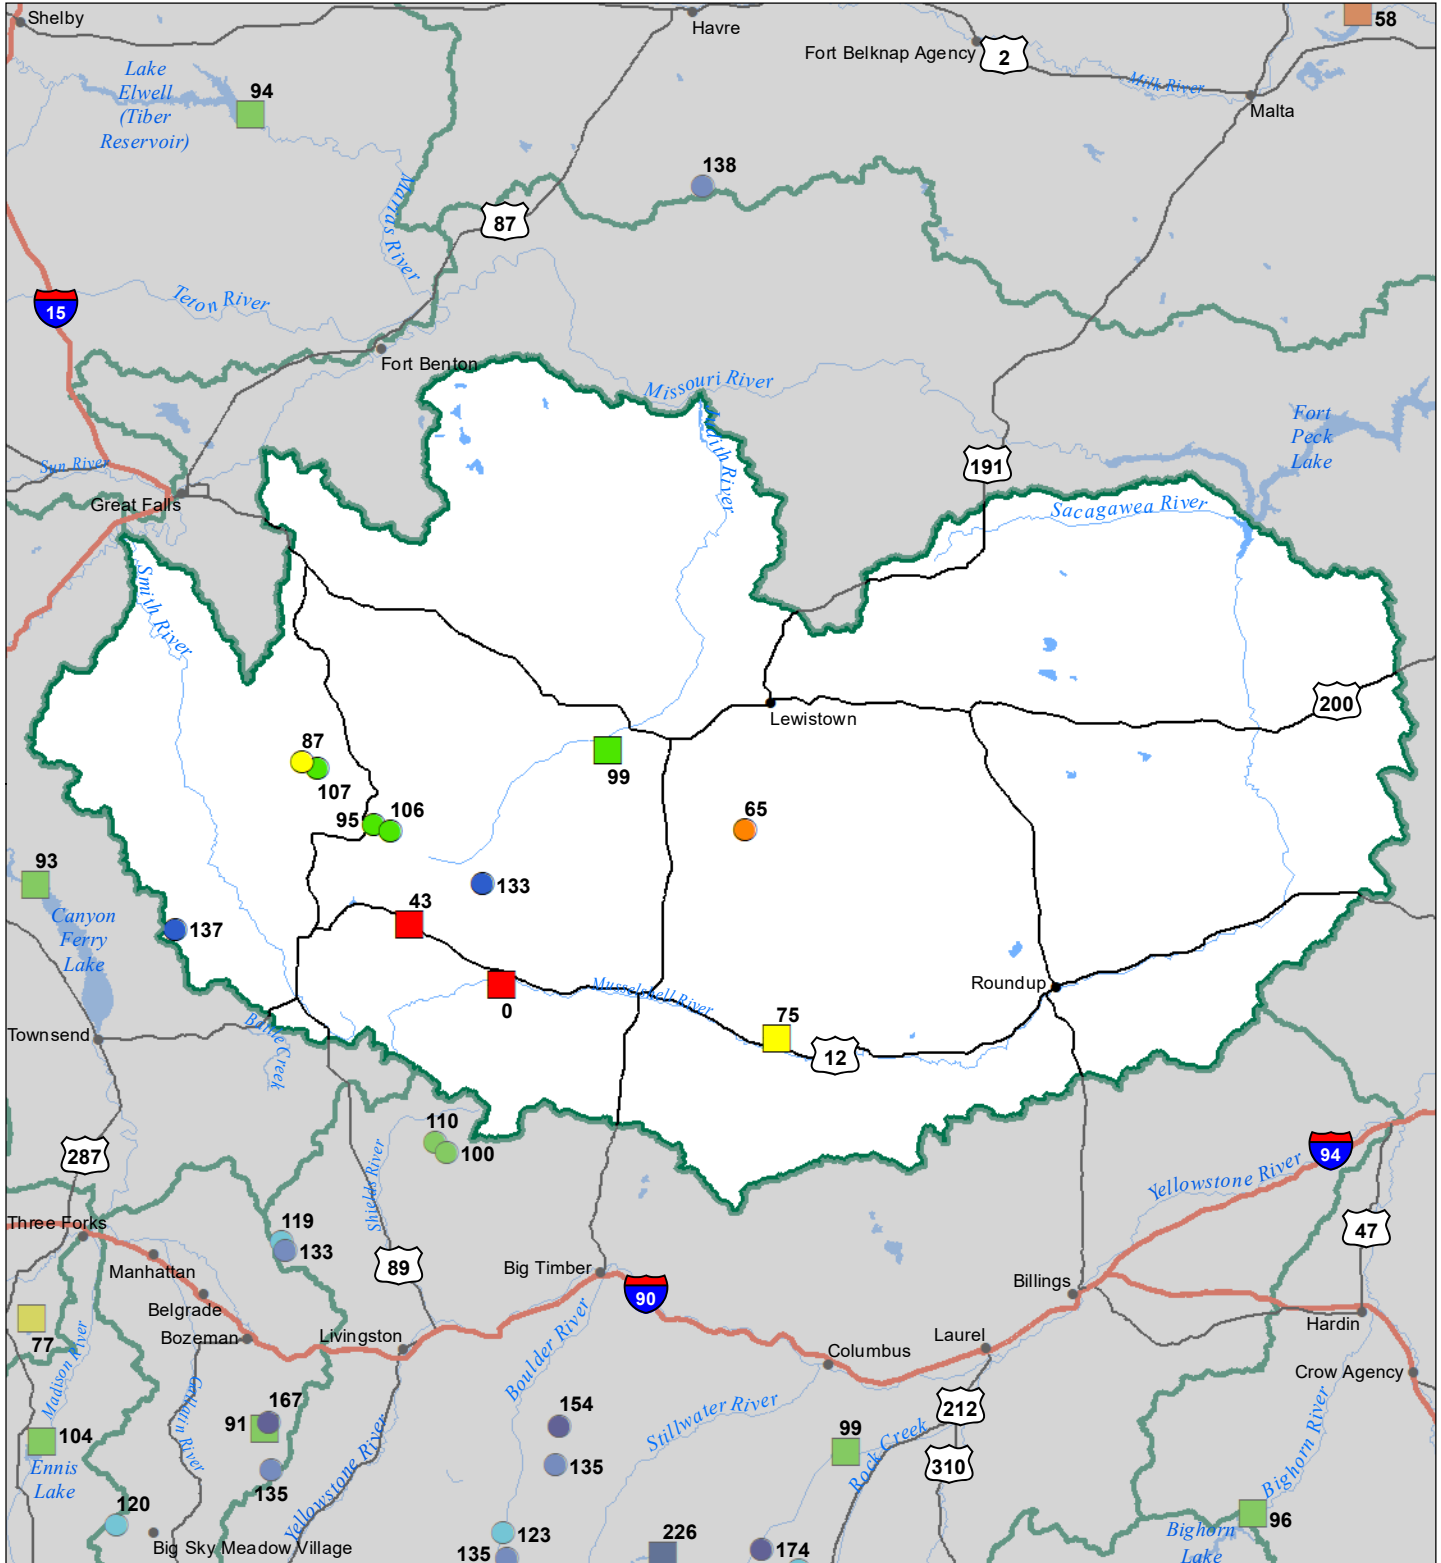

# Smith-Judith-Musselshell River Basin Monthly Precipitation and Reservoir Levels Percentage of Normal April 1, 2023 (March 1, 2022 - April 1, 2023)

### Precipitation Percent of Normal

#### SNOTEL

- > 150%
- 131 - 150%
- 111 - 130%
- 91 - 110%
- 71 - 90%
- 51 - 70%
- 1 - 50%