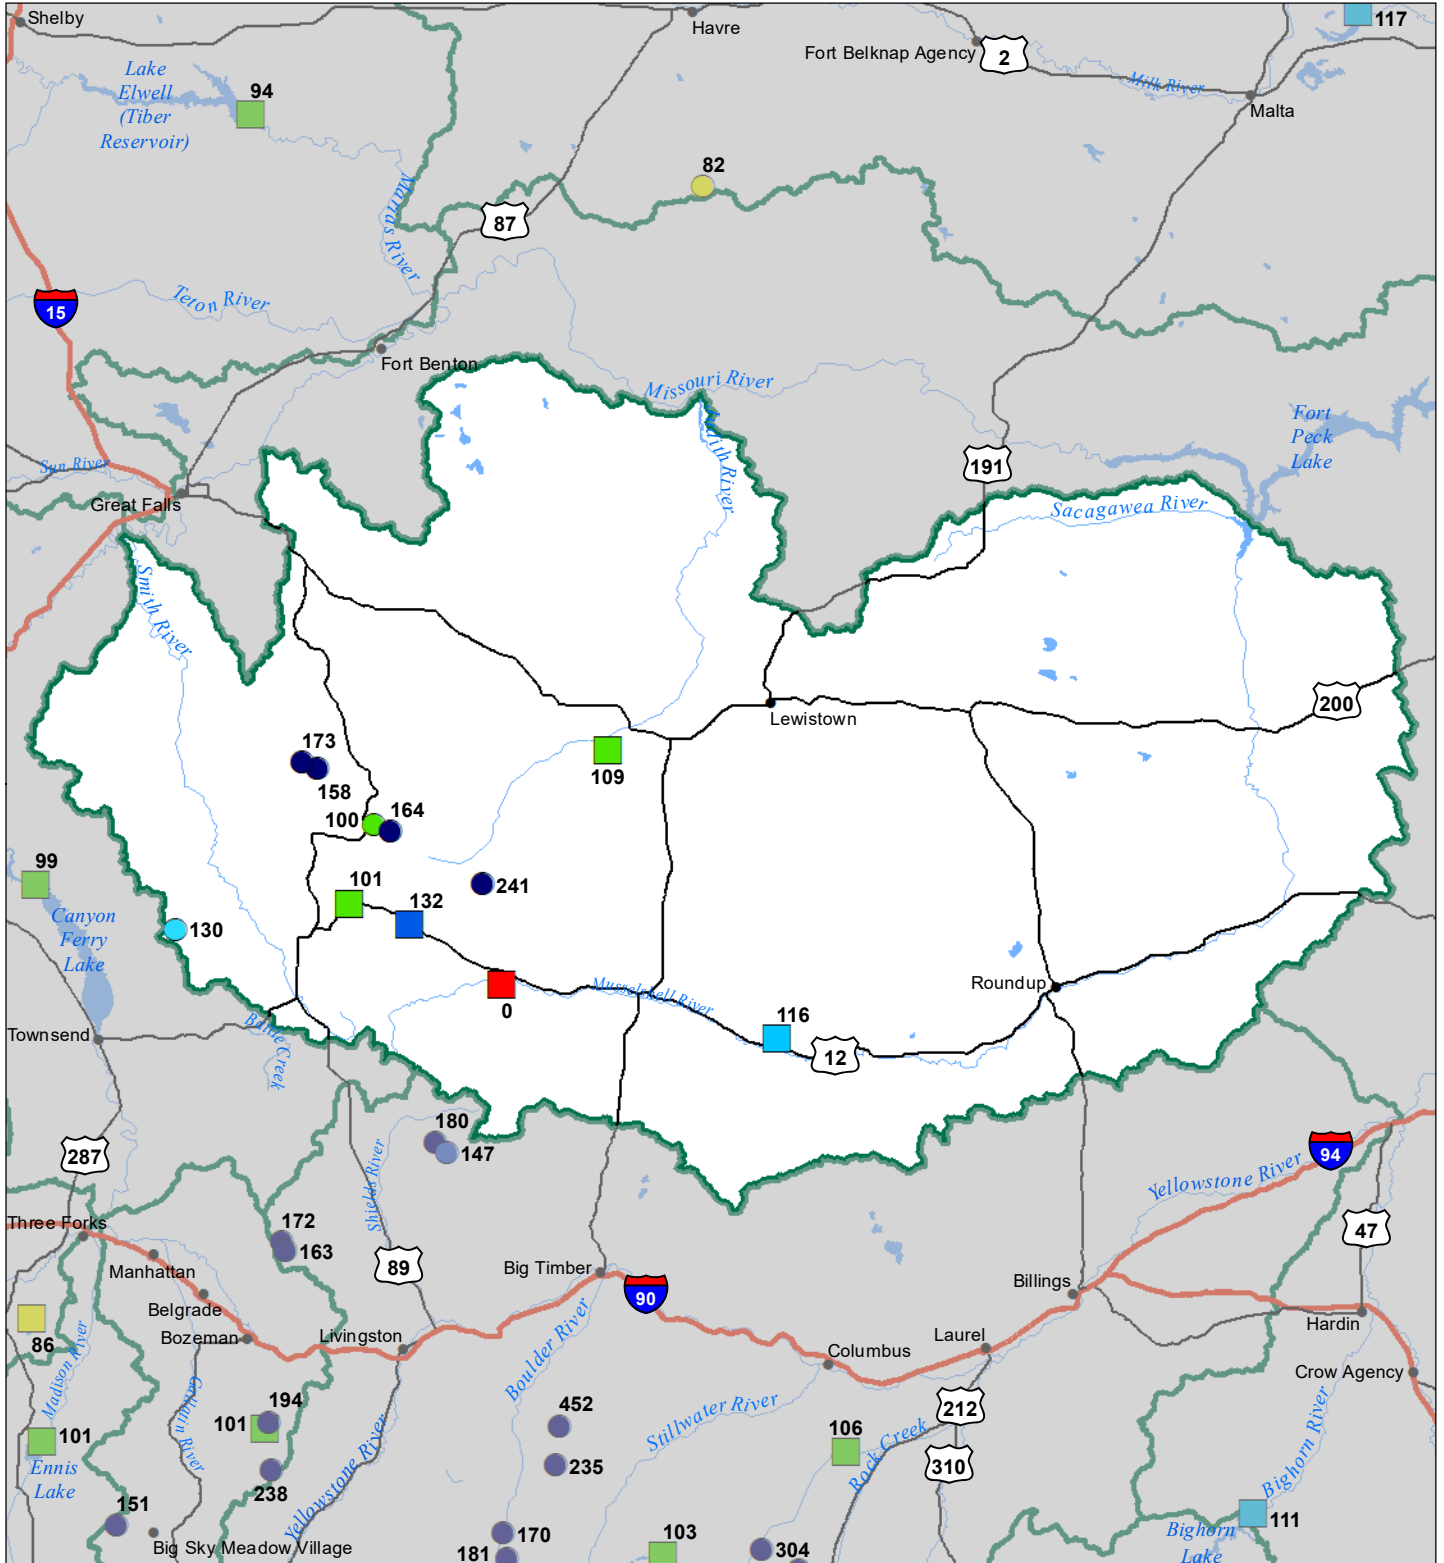

Smith-Judith-Musselshell River Basin Monthly Precipitation and Reservoir Levels Percentage of Normal July 1, 2023 (June 1, 2023 - July 1, 2023)

Precipitation Percent of Normal

SNOTEL

- > 150%
- 131 - 150%
- 111 - 130%
- 91 - 110%
- 71 - 90%
- 51 - 70%
- 1 - 50%

COOP/ACIS

- > 150%
- 131 - 150%
- 111 - 130%
- 91 - 110%
- 71 - 90%
- 51 - 70%
- 1 - 50%

Reservoirs Percent of Normal

- > 150%
- 131 - 150%
- 111 - 130%
- 91 - 110%
- 71 - 90%
- 51 - 70%
- 1 - 50%