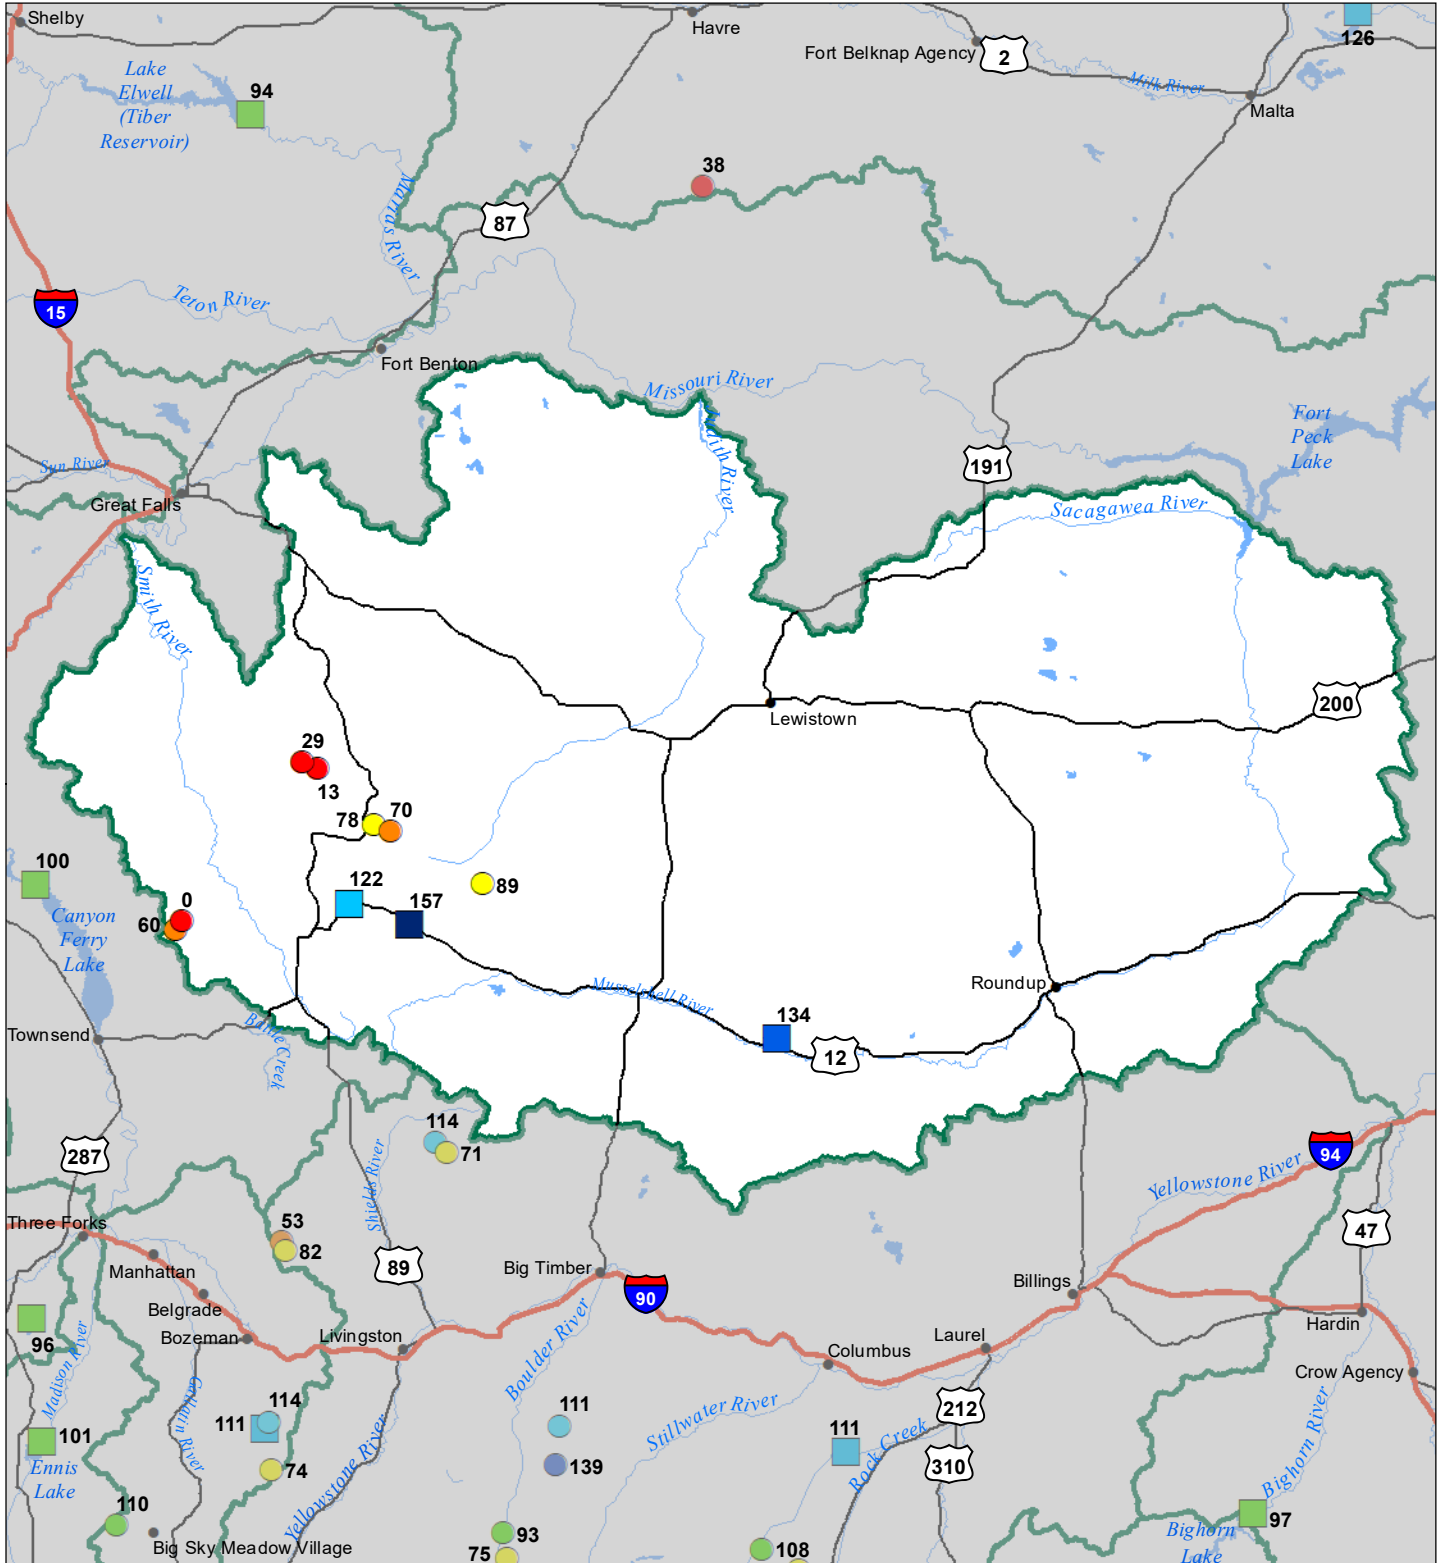

Smith-Judith-Musselshell River Basin Monthly Precipitation and Reservoir Levels Percentage of Normal August 1, 2023 (July 1, 2023 - August 1, 2023)

Precipitation Percent of Normal

SNOTEL

- > 150%
- 131 - 150%
- 111 - 130%
- 91 - 110%
- 71 - 90%
- 51 - 70%
- 1 - 50%

COOP/ACIS

- > 150%
- 131 - 150%
- 111 - 130%
- 91 - 110%
- 71 - 90%
- 51 - 70%
- 1 - 50%

Reservoirs Percent of Normal

- > 150%
- 131 - 150%
- 111 - 130%
- 91 - 110%
- 71 - 90%
- 51 - 70%
- 1 - 50%