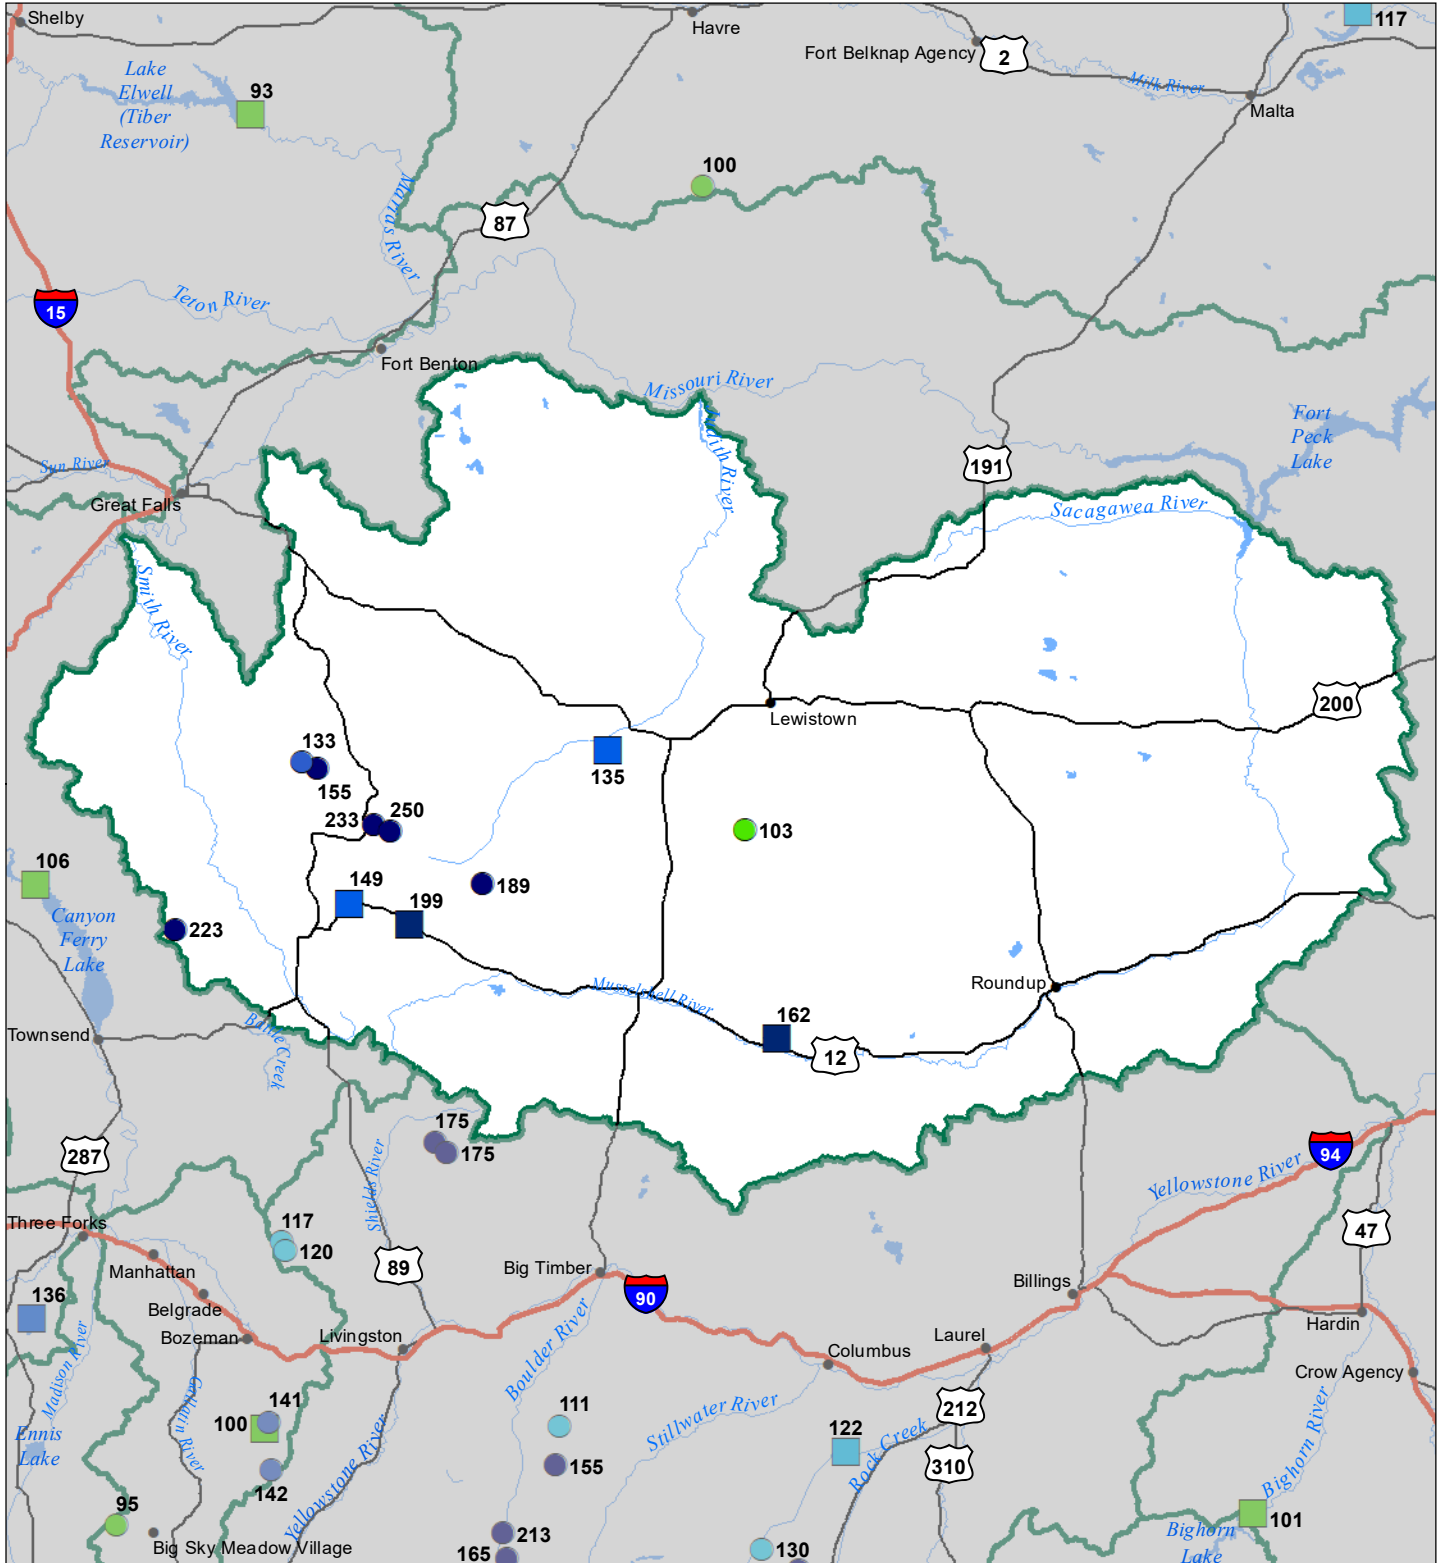

Smith-Judith-Musselshell River Basin

Monthly Precipitation and Reservoir Levels

Percentage of Normal

October 1, 2023 (September 1, 2023 - October 1, 2023)

Precipitation Percent of Normal

SNOTEL

- > 150%
- 131 - 150%
- 111 - 130%
- 91 - 110%
- 71 - 90%
- 51 - 70%
- 1 - 50%

COOP/ACIS

- > 150%
- 131 - 150%
- 111 - 130%
- 91 - 110%
- 71 - 90%
- 51 - 70%
- 1 - 50%

Reservoirs Percent of Normal

- > 150%
- 131 - 150%
- 111 - 130%
- 91 - 110%
- 71 - 90%
- 51 - 70%
- 1 - 50%