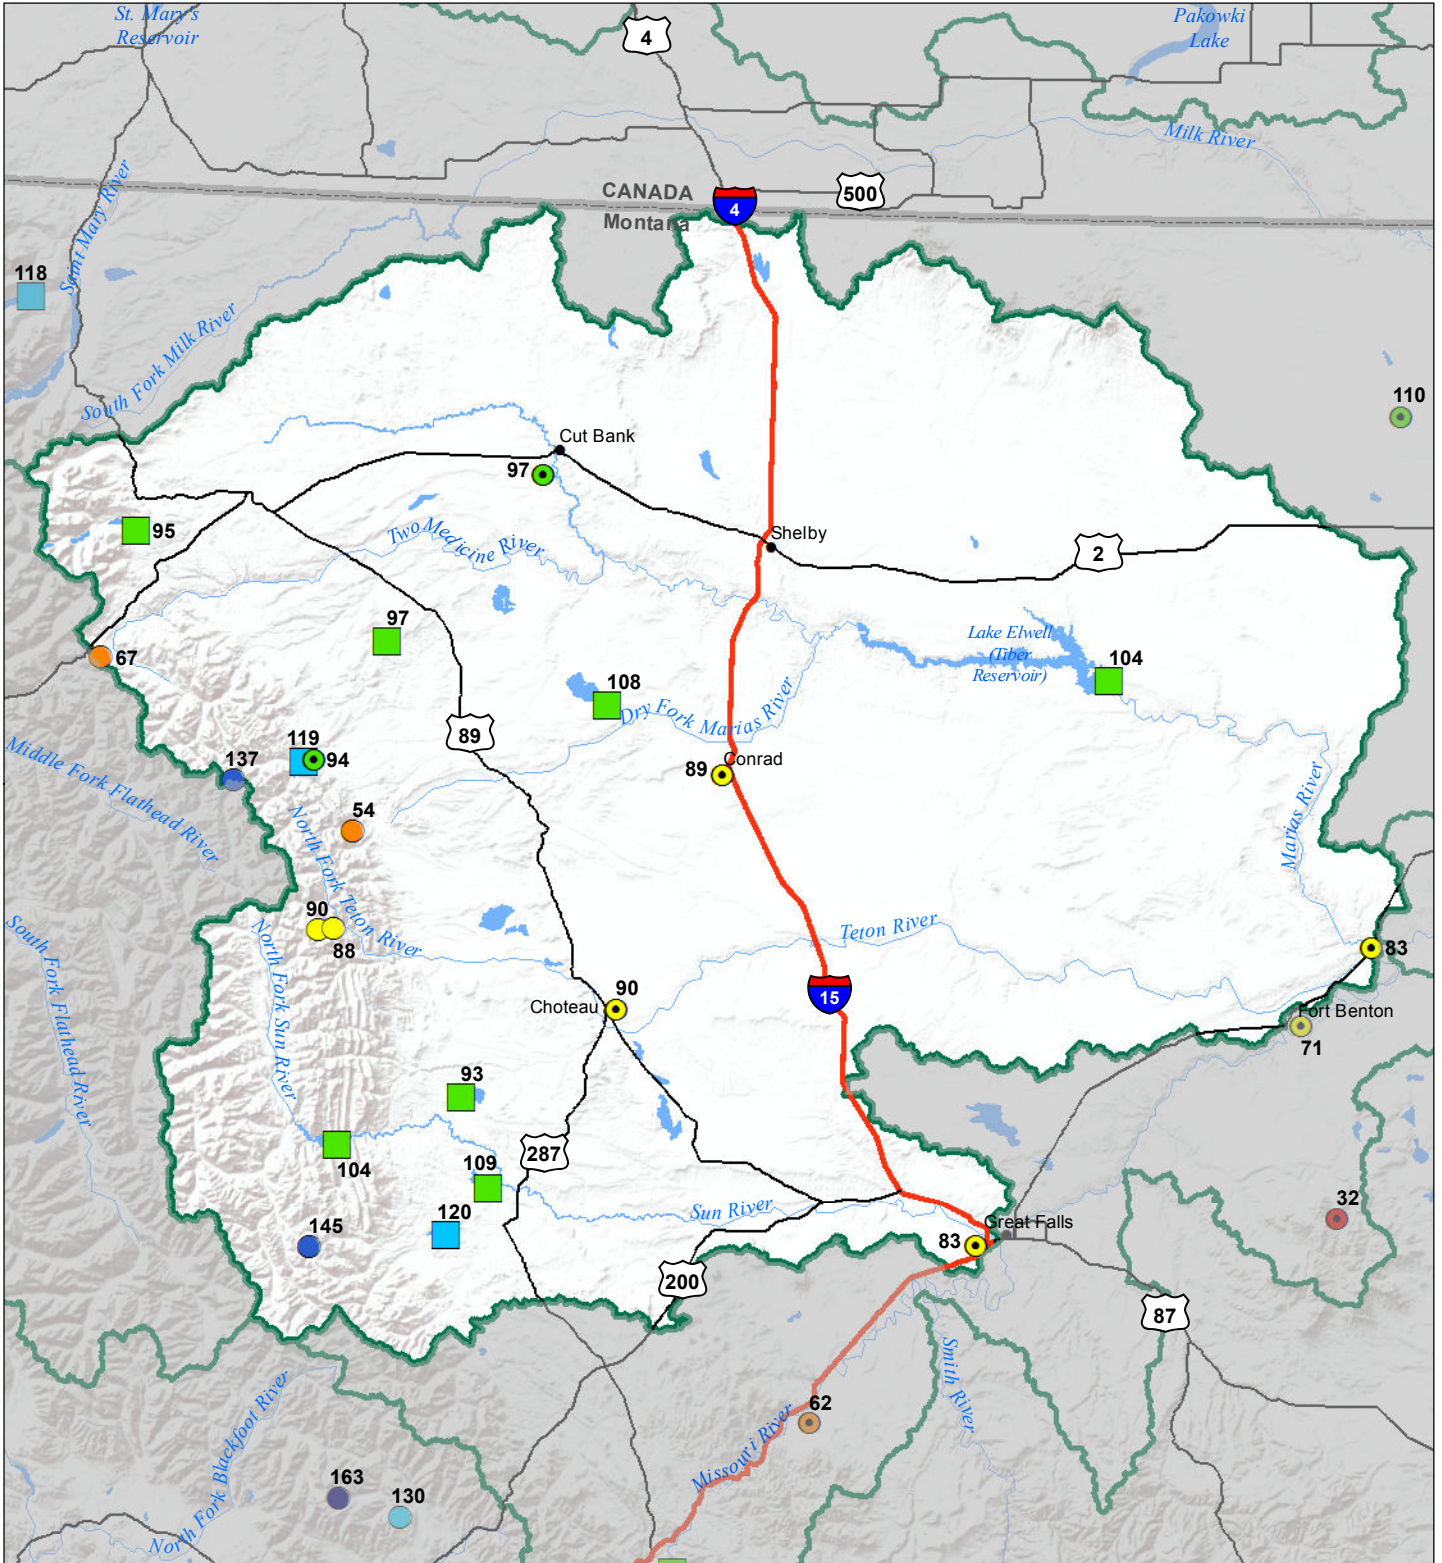

# Sun-Teton-Marias River Basin Monthly Precipitation and Reservoir Levels Percentage of Normal July 1, 2017 (June 1, 2017 - July 1, 2017)

### Precipitation Percent of Normal

#### SNOTEL

- > 150%
- 131 - 150%
- 111 - 130%
- 91 - 110%
- 71 - 90%
- 51 - 70%
- 1 - 50%