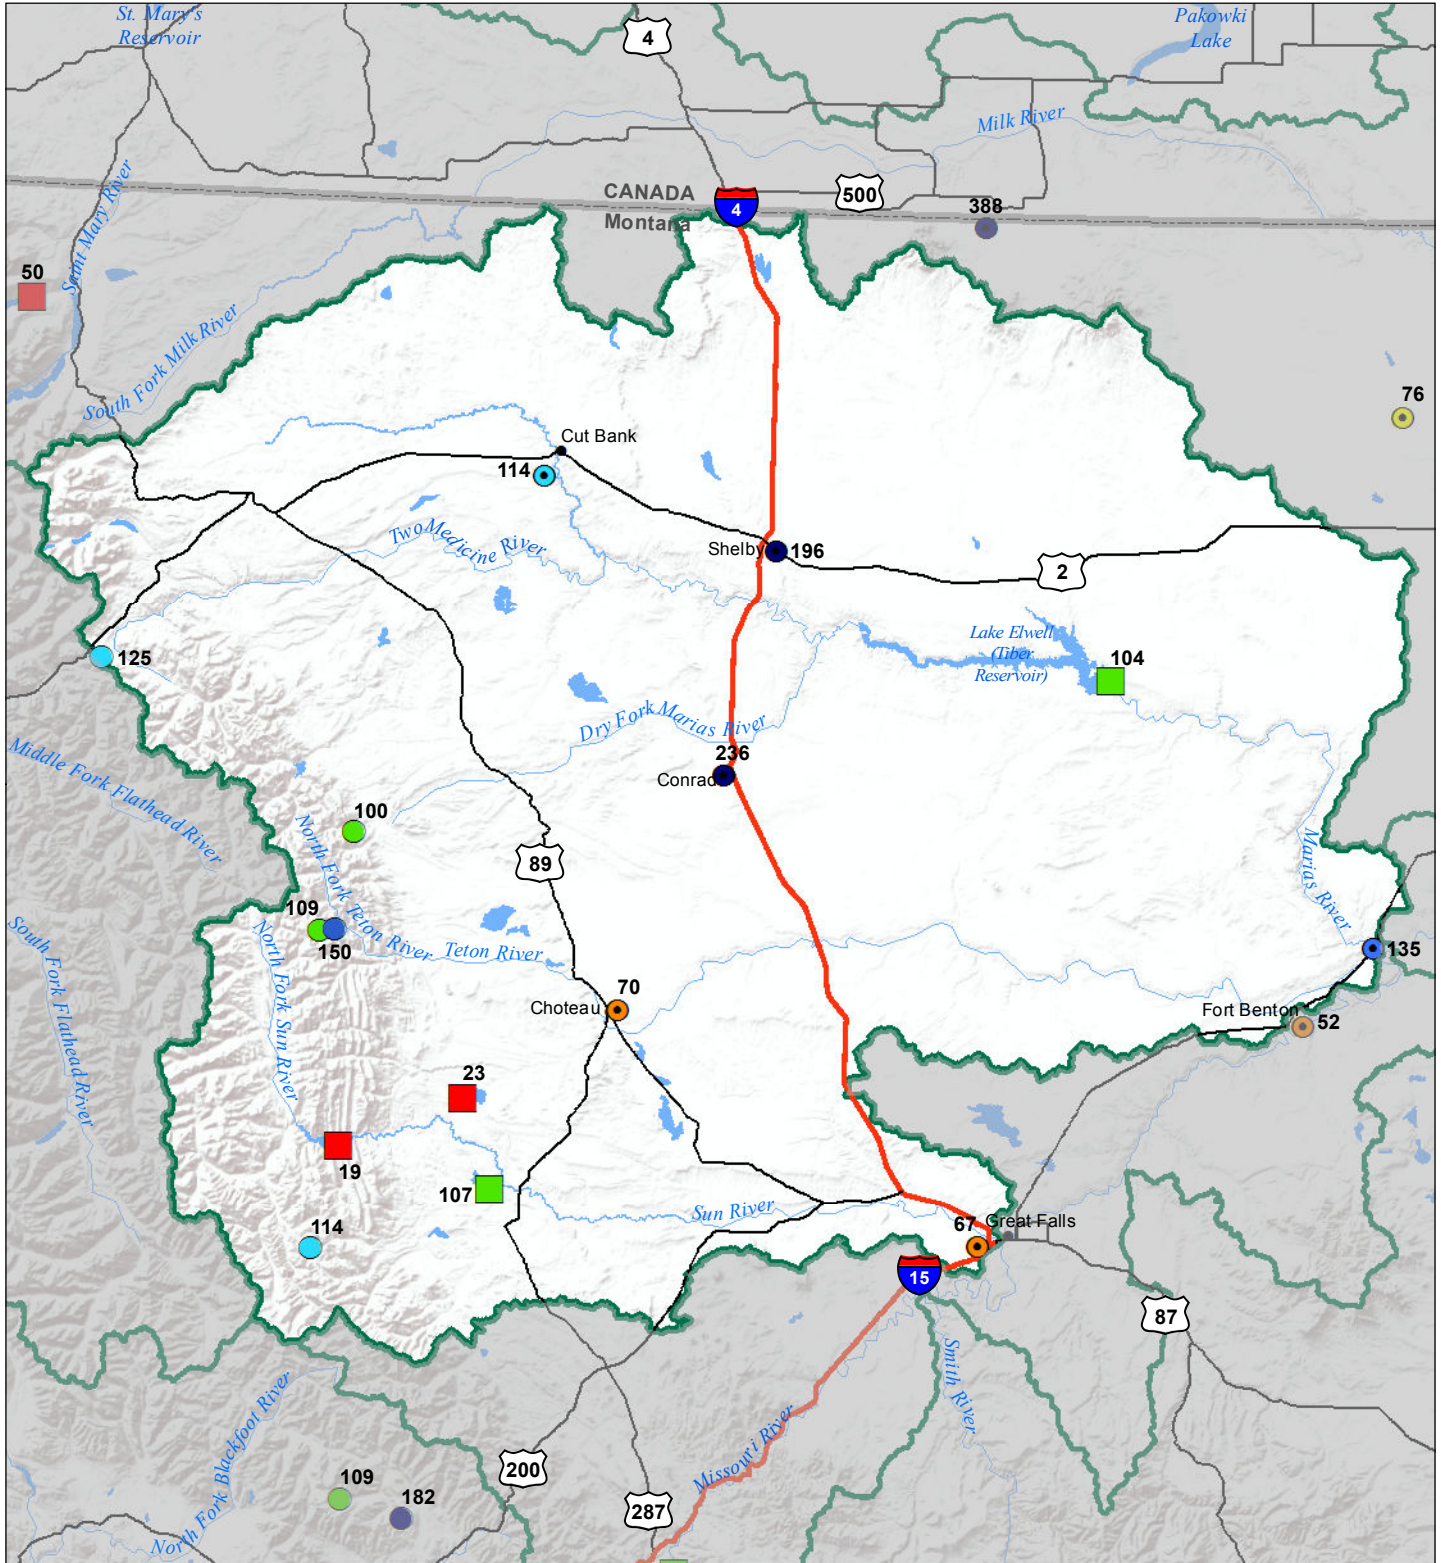

Sun-Teton-Marias River Basin

Monthly Precipitation and Reservoir Levels

Percentage of Normal

November 1, 2017 (October 1, 2017 - November 1, 2017)

Precipitation Percent of Normal

SNOTEL

- > 150%
- 131 - 150%
- 111 - 130%
- 91 - 110%
- 71 - 90%
- 51 - 70%
- 1 - 50%

COOP/ACIS

- > 150%
- 131 - 150%
- 111 - 130%
- 91 - 110%
- 71 - 90%
- 51 - 70%
- 1 - 50%

Reservoirs Percent of Normal

- > 150%
- 131 - 150%
- 111 - 130%
- 91 - 110%
- 71 - 90%
- 51 - 70%
- 1 - 50%