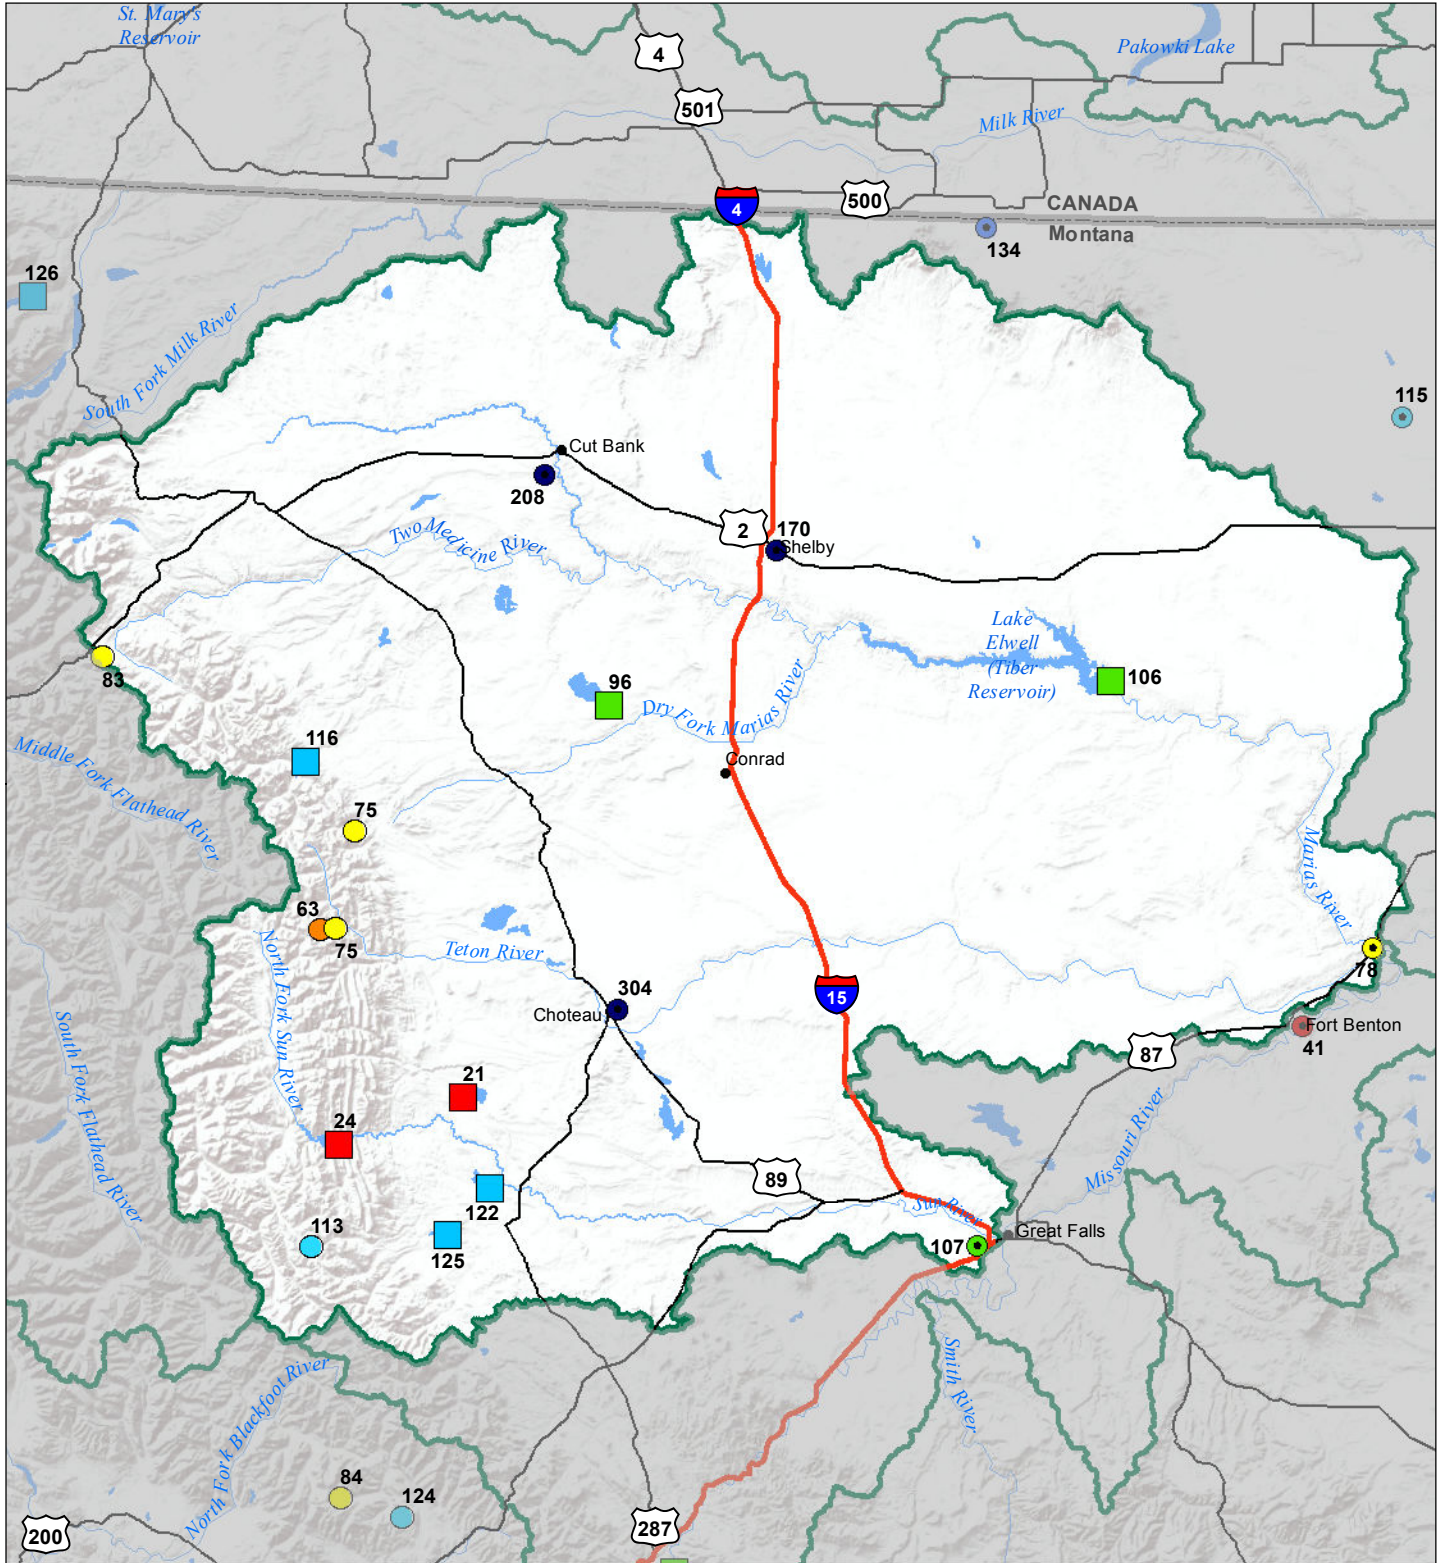

Sun-Teton-Marias River Basin

Monthly Precipitation and Reservoir Levels

Percentage of Normal

April 1, 2018 (March 1, 2018 - April 1, 2018)

Precipitation Percent of Normal

SNOTEL

- > 150%
- 131 - 150%
- 111 - 130%
- 91 - 110%
- 71 - 90%
- 51 - 70%
- 1 - 50%

COOP/ACIS

- > 150%
- 131 - 150%
- 111 - 130%
- 91 - 110%
- 71 - 90%
- 51 - 70%
- 1 - 50%

Reservoirs Percent of Normal

- > 150%
- 131 - 150%
- 111 - 130%
- 91 - 110%
- 71 - 90%
- 51 - 70%
- 1 - 50%