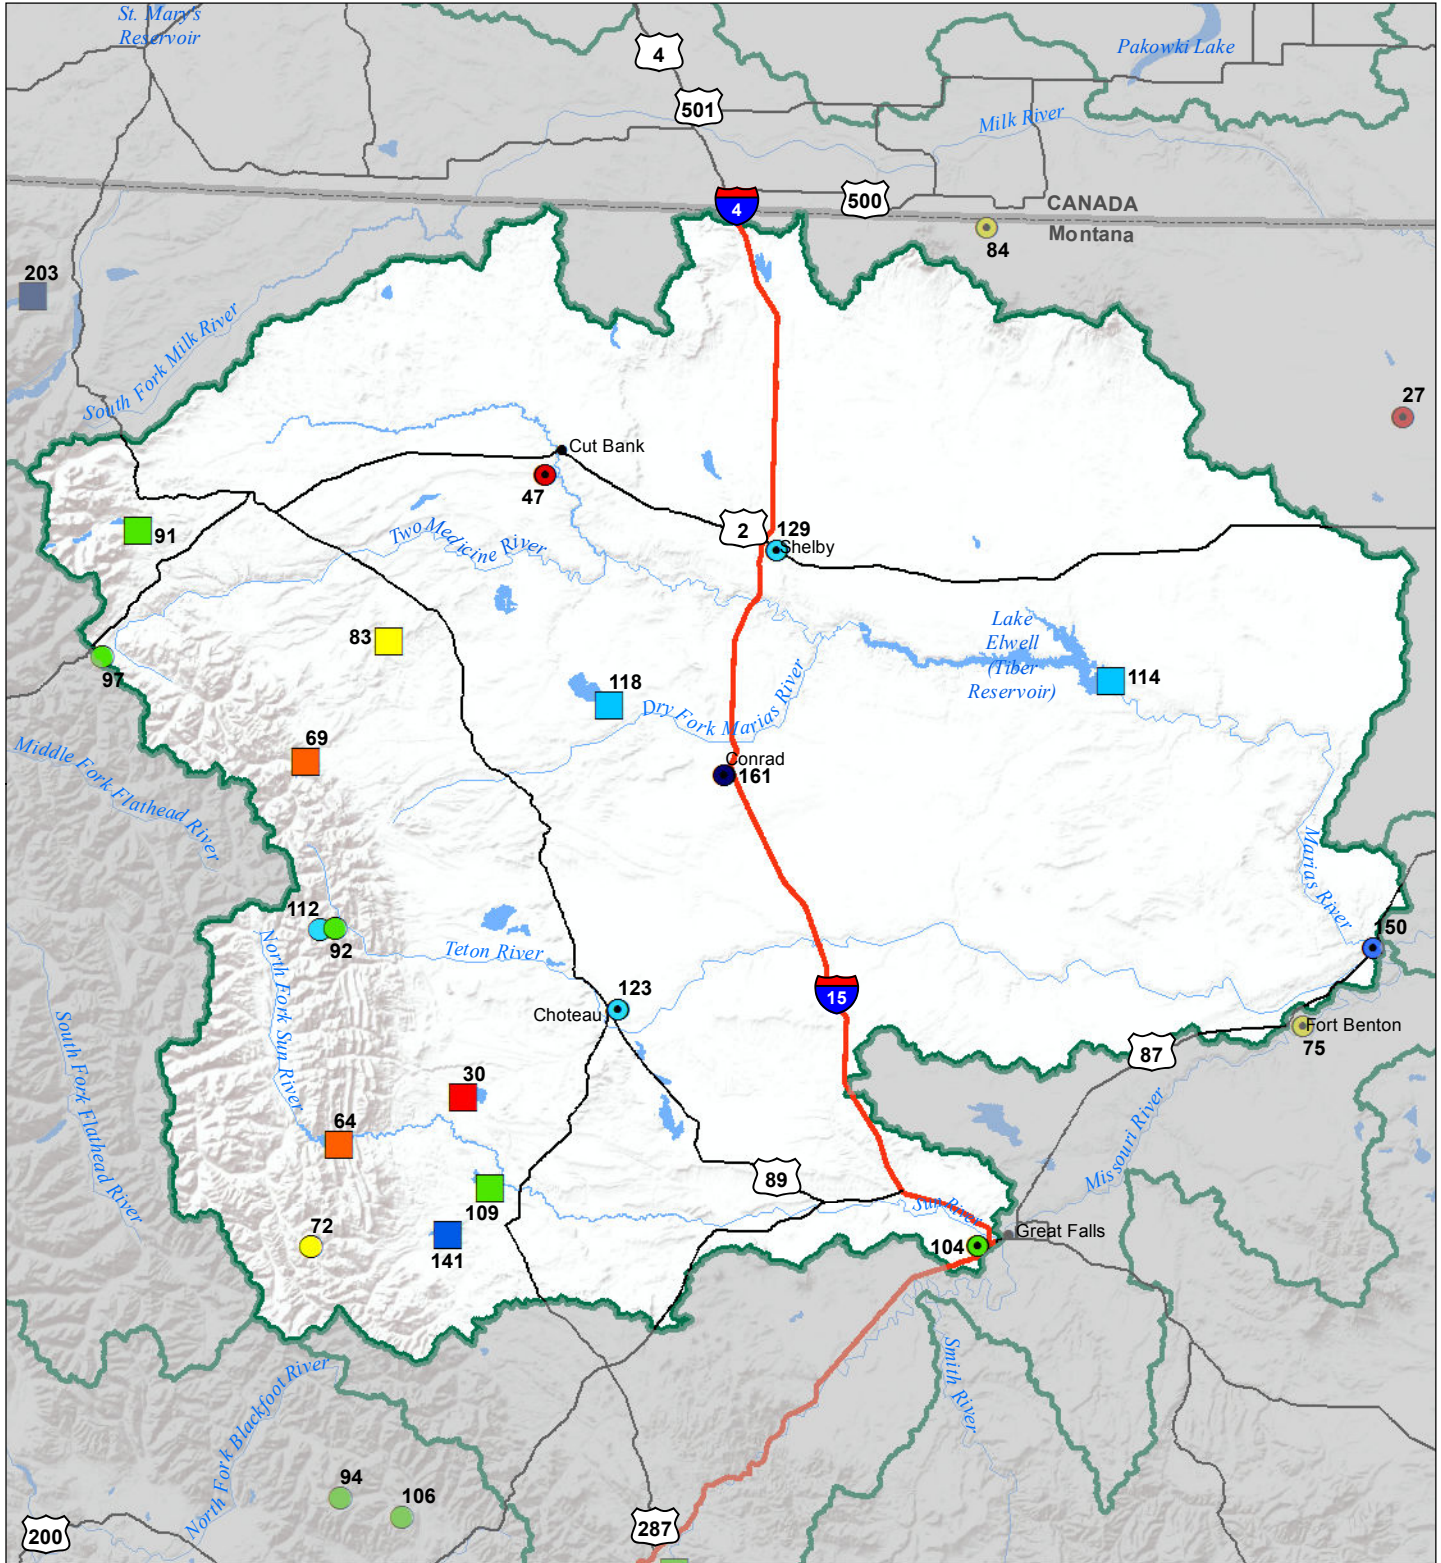

Sun-Teton-Marias River Basin

Monthly Precipitation and Reservoir Levels

Percentage of Normal

May 1, 2018 (April 1, 2018 - May 1, 2018)

Precipitation Percent of Normal

SNOTEL

- > 150%
- 131 - 150%
- 111 - 130%
- 91 - 110%
- 71 - 90%
- 51 - 70%
- 1 - 50%

COOP/ACIS

- > 150%
- 131 - 150%
- 111 - 130%
- 91 - 110%
- 71 - 90%
- 51 - 70%
- 1 - 50%

Reservoirs Percent of Normal

- > 150%
- 131 - 150%
- 111 - 130%
- 91 - 110%
- 71 - 90%
- 51 - 70%
- 1 - 50%