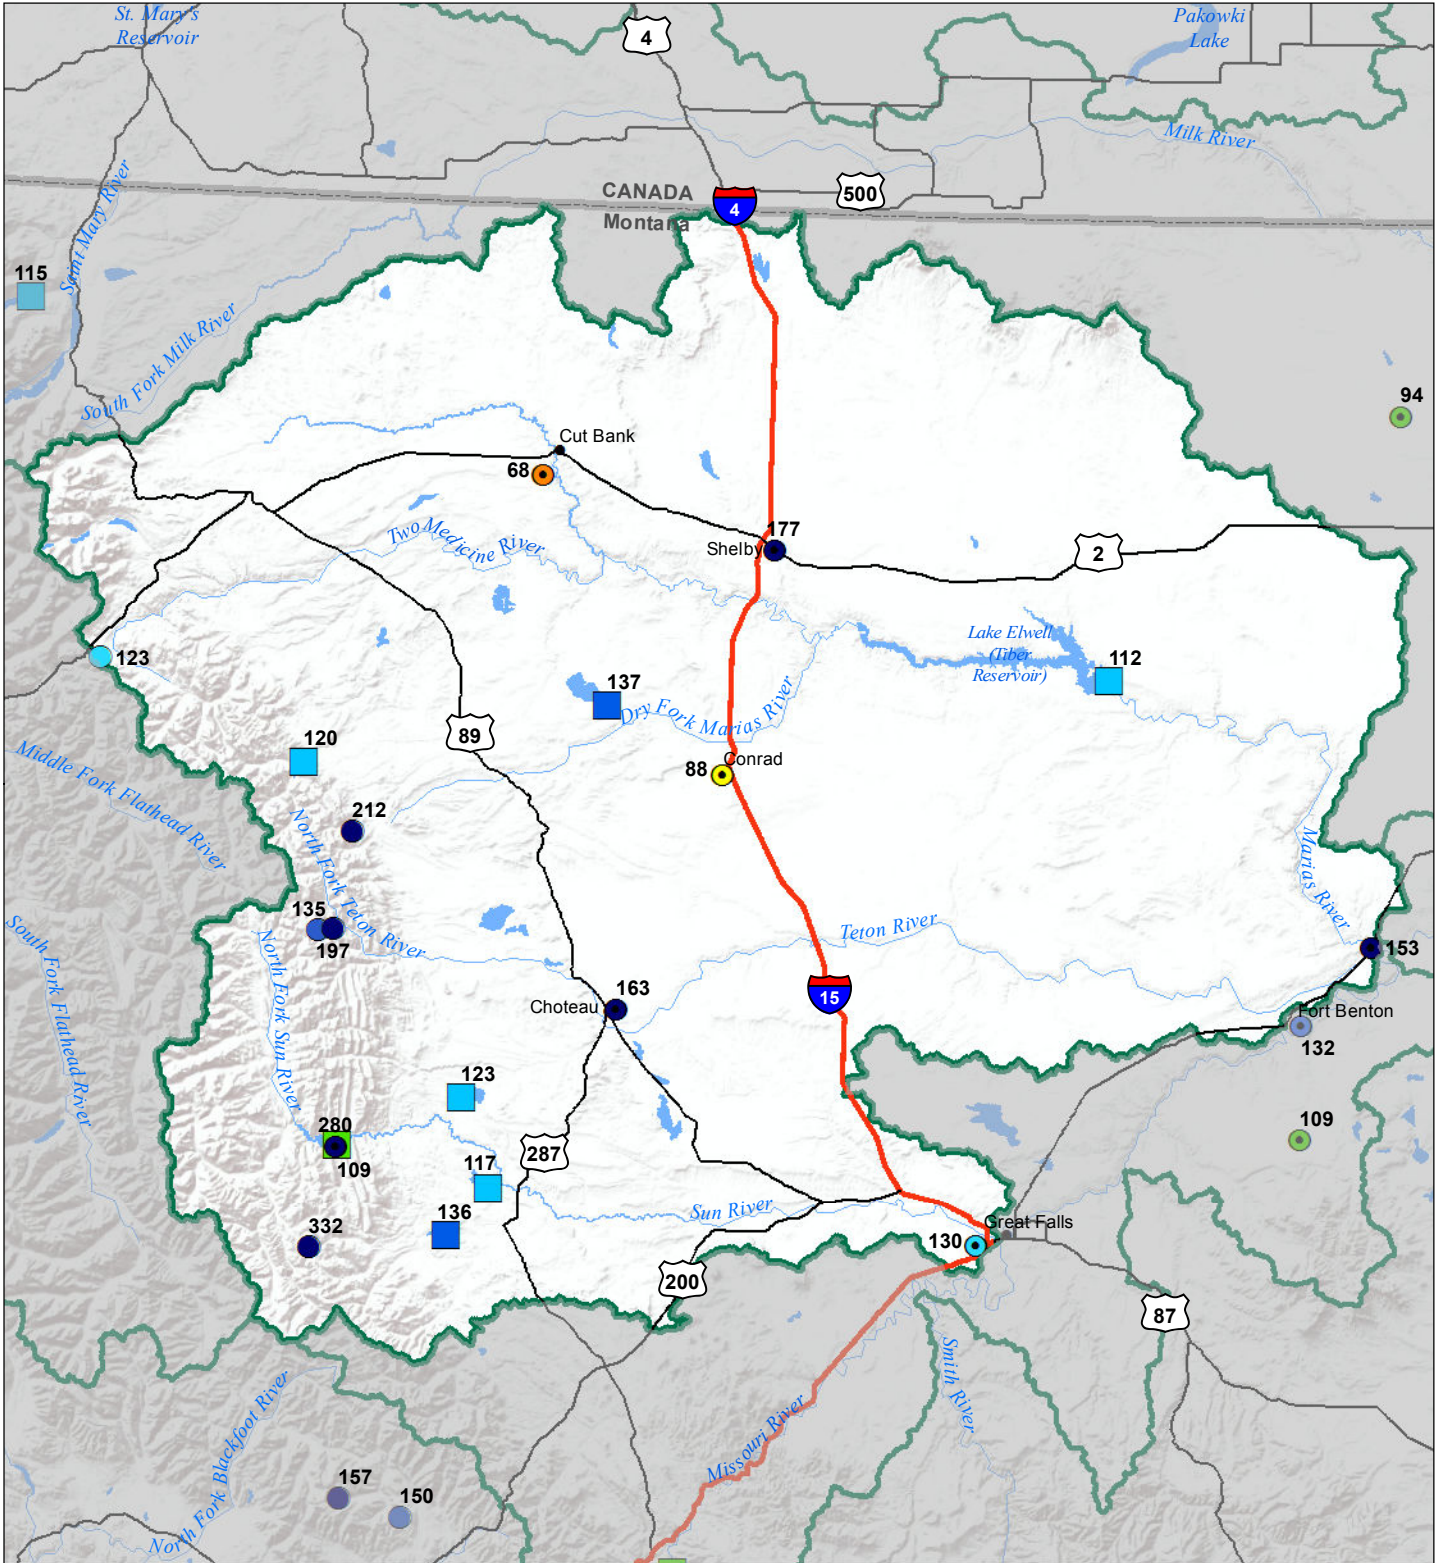

# Sun-Teton-Marias River Basin Monthly Precipitation and Reservoir Levels Percentage of Normal July 1, 2018 (June 1, 2018 - July 1, 2018)

### Precipitation Percent of Normal

#### SNOTEL

- > 150%
- 131 - 150%
- 111 - 130%
- 91 - 110%
- 71 - 90%
- 51 - 70%
- 1 - 50%