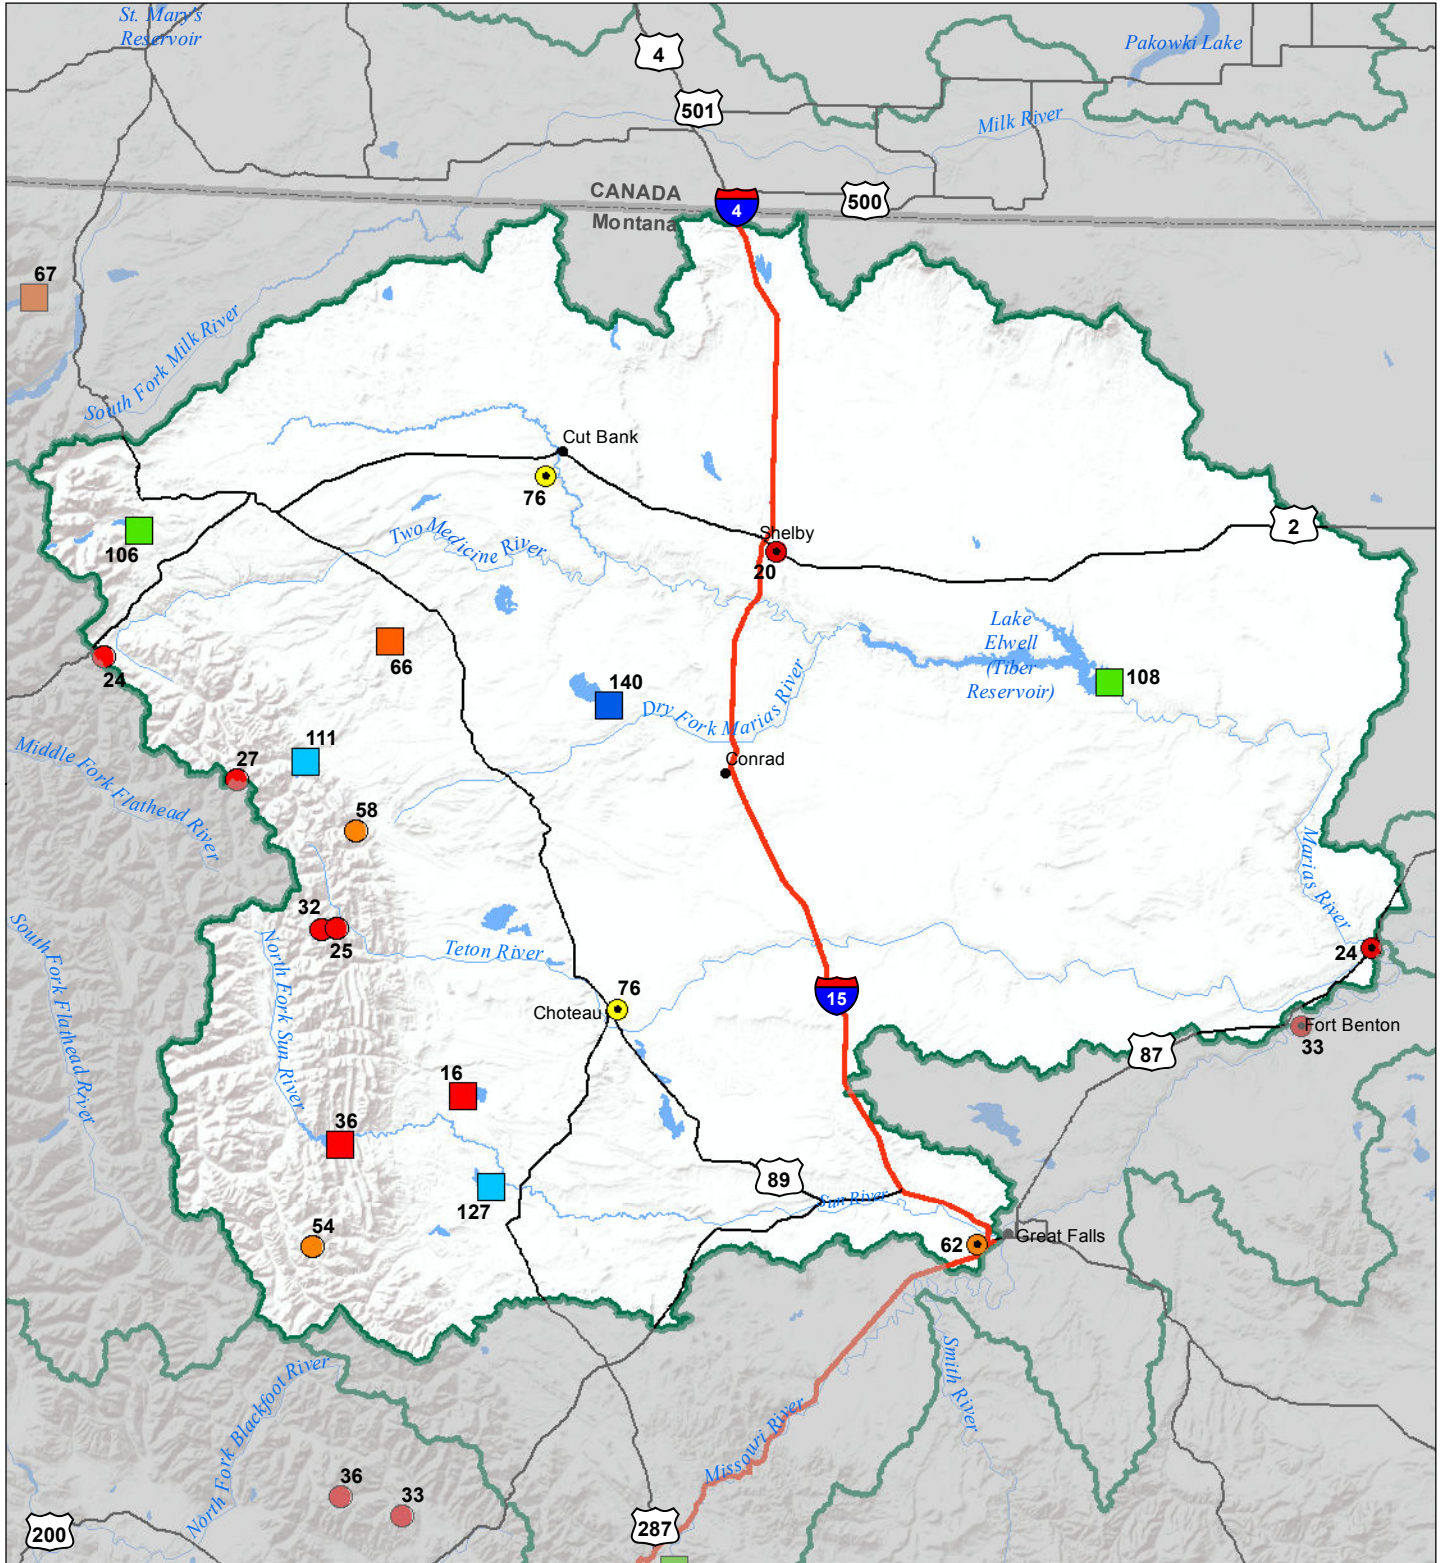

Sun-Teton-Marias River Basin Monthly Precipitation and Reservoir Levels Percentage of Normal April 1, 2019 (March 1, 2019 - April 1, 2019)

Precipitation Percent of Normal

SNOTEL

- > 150%
- 131 - 150%
- 111 - 130%
- 91 - 110%
- 71 - 90%
- 51 - 70%
- 1 - 50%

COOP/ACIS

- > 150%
- 131 - 150%
- 111 - 130%
- 91 - 110%
- 71 - 90%
- 51 - 70%
- 1 - 50%

Reservoirs Percent of Normal

- > 150%
- 131 - 150%
- 111 - 130%
- 91 - 110%
- 71 - 90%
- 51 - 70%
- 1 - 50%