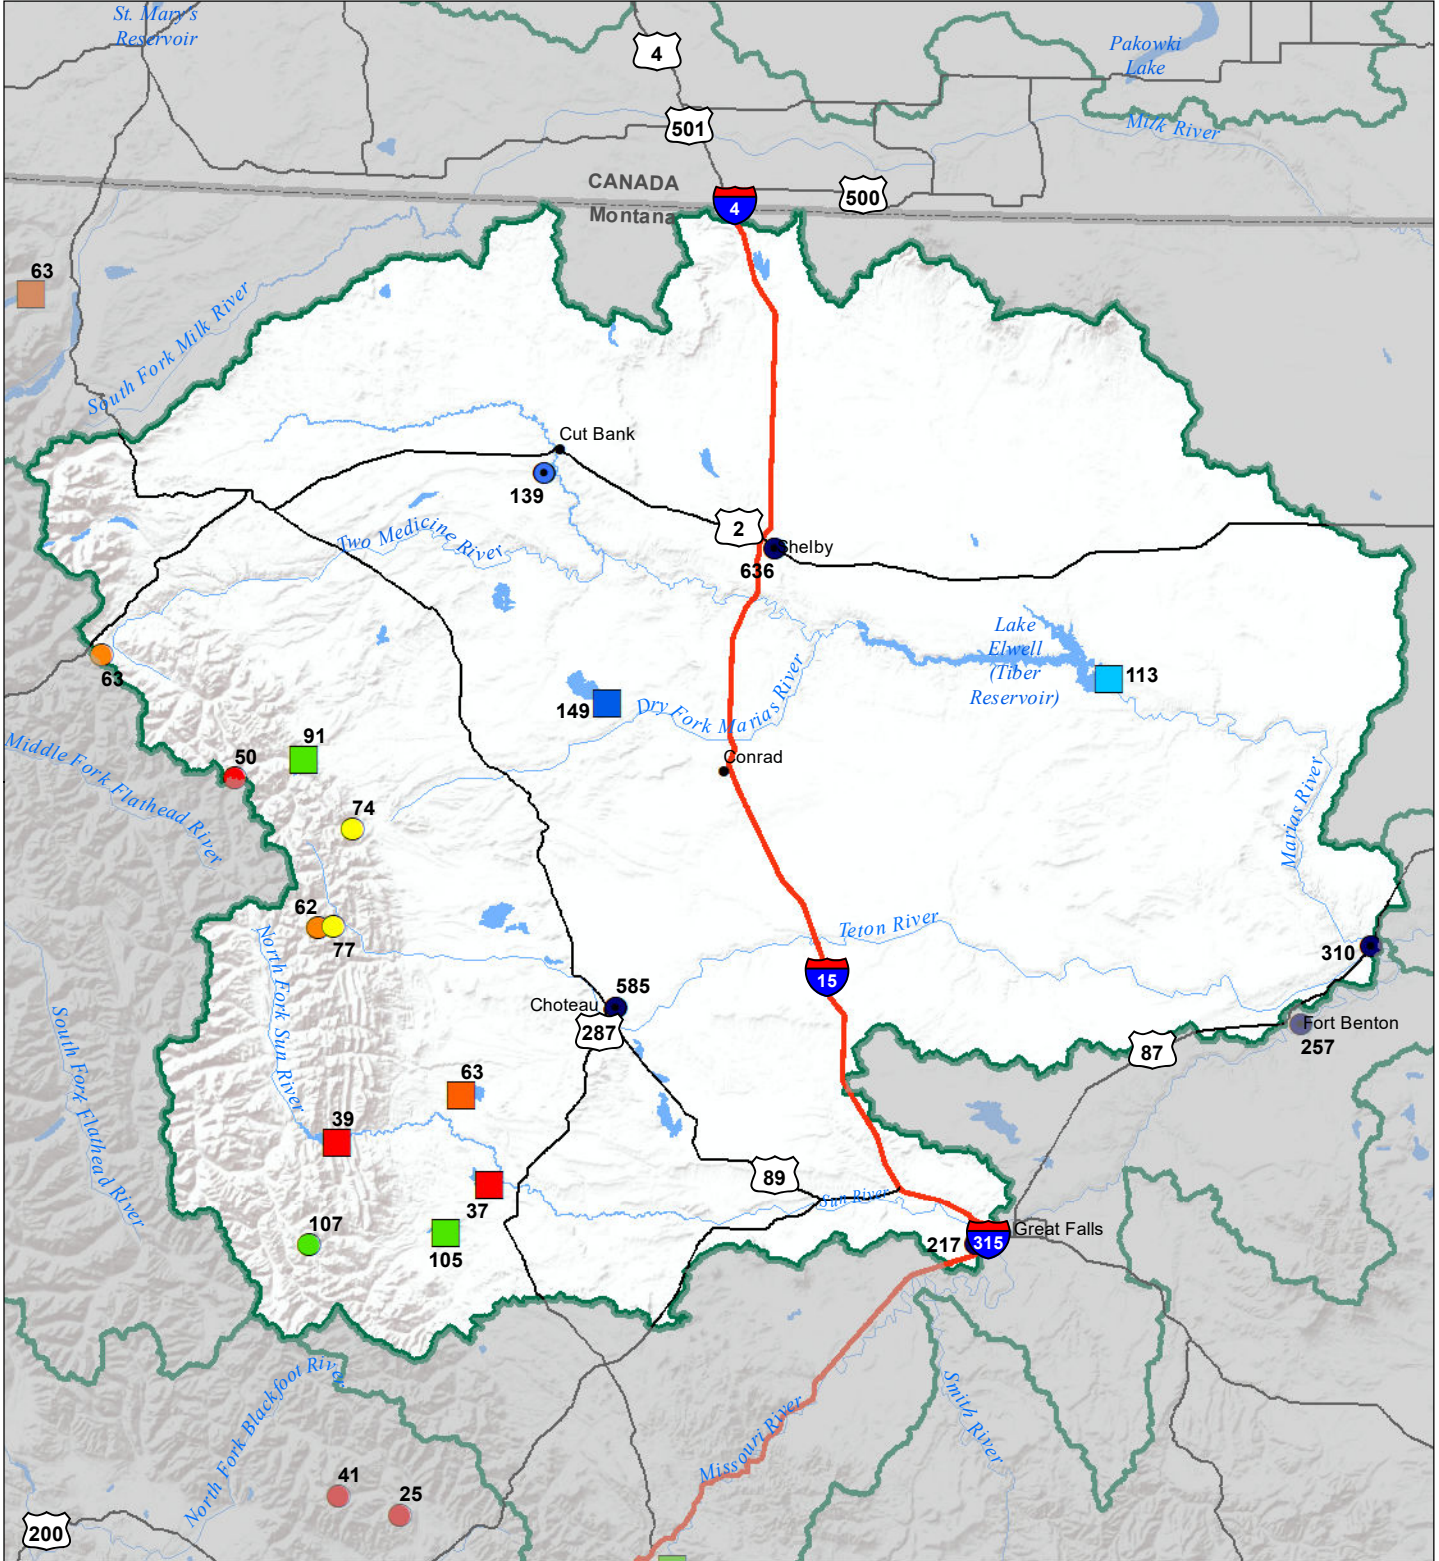

Sun-Teton-Marias River Basin

Monthly Precipitation and Reservoir Levels

Percentage of Normal

December 1, 2019 (November 1, 2019 - December 1, 2019)

Precipitation Percent of Normal

SNOTEL

- > 150%
- 131 - 150%
- 111 - 130%
- 91 - 110%
- 71 - 90%
- 51 - 70%
- 1 - 50%

COOP/ACIS

- > 150%
- 131 - 150%
- 111 - 130%
- 91 - 110%
- 71 - 90%
- 51 - 70%
- 1 - 50%

Reservoirs Percent of Normal

- > 150%
- 131 - 150%
- 111 - 130%
- 91 - 110%
- 71 - 90%
- 51 - 70%
- 1 - 50%