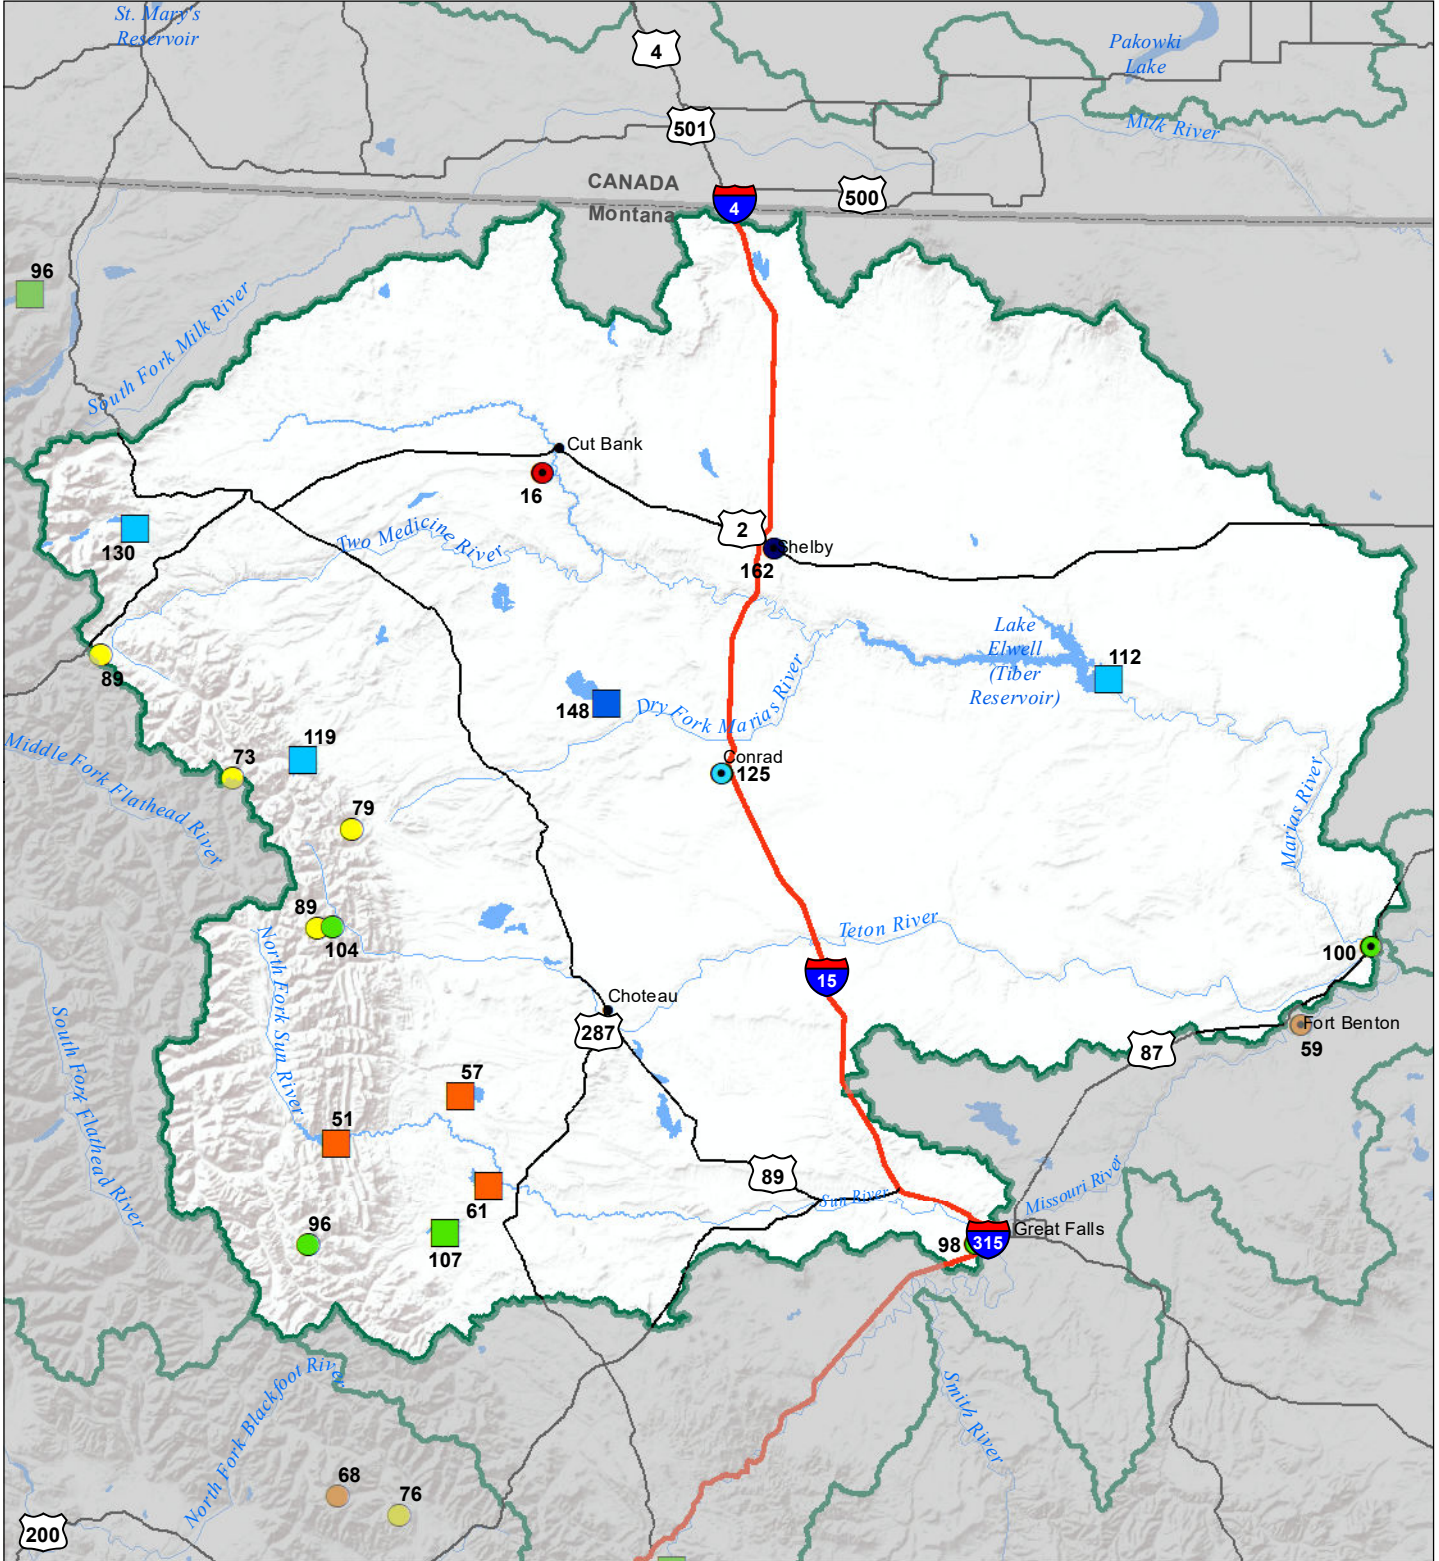

Sun-Teton-Marias River Basin

Monthly Precipitation and Reservoir Levels

Percentage of Normal

April 1, 2020 (March 1, 2020 - April 1, 2020)

Precipitation Percent of Normal

SNOTEL

- > 150%
- 131 - 150%
- 111 - 130%
- 91 - 110%
- 71 - 90%
- 51 - 70%
- 1 - 50%

COOP/ACIS

- > 150%
- 131 - 150%
- 111 - 130%
- 91 - 110%
- 71 - 90%
- 51 - 70%
- 1 - 50%

Reservoirs Percent of Normal

- > 150%
- 131 - 150%
- 111 - 130%
- 91 - 110%
- 71 - 90%
- 51 - 70%
- 1 - 50%