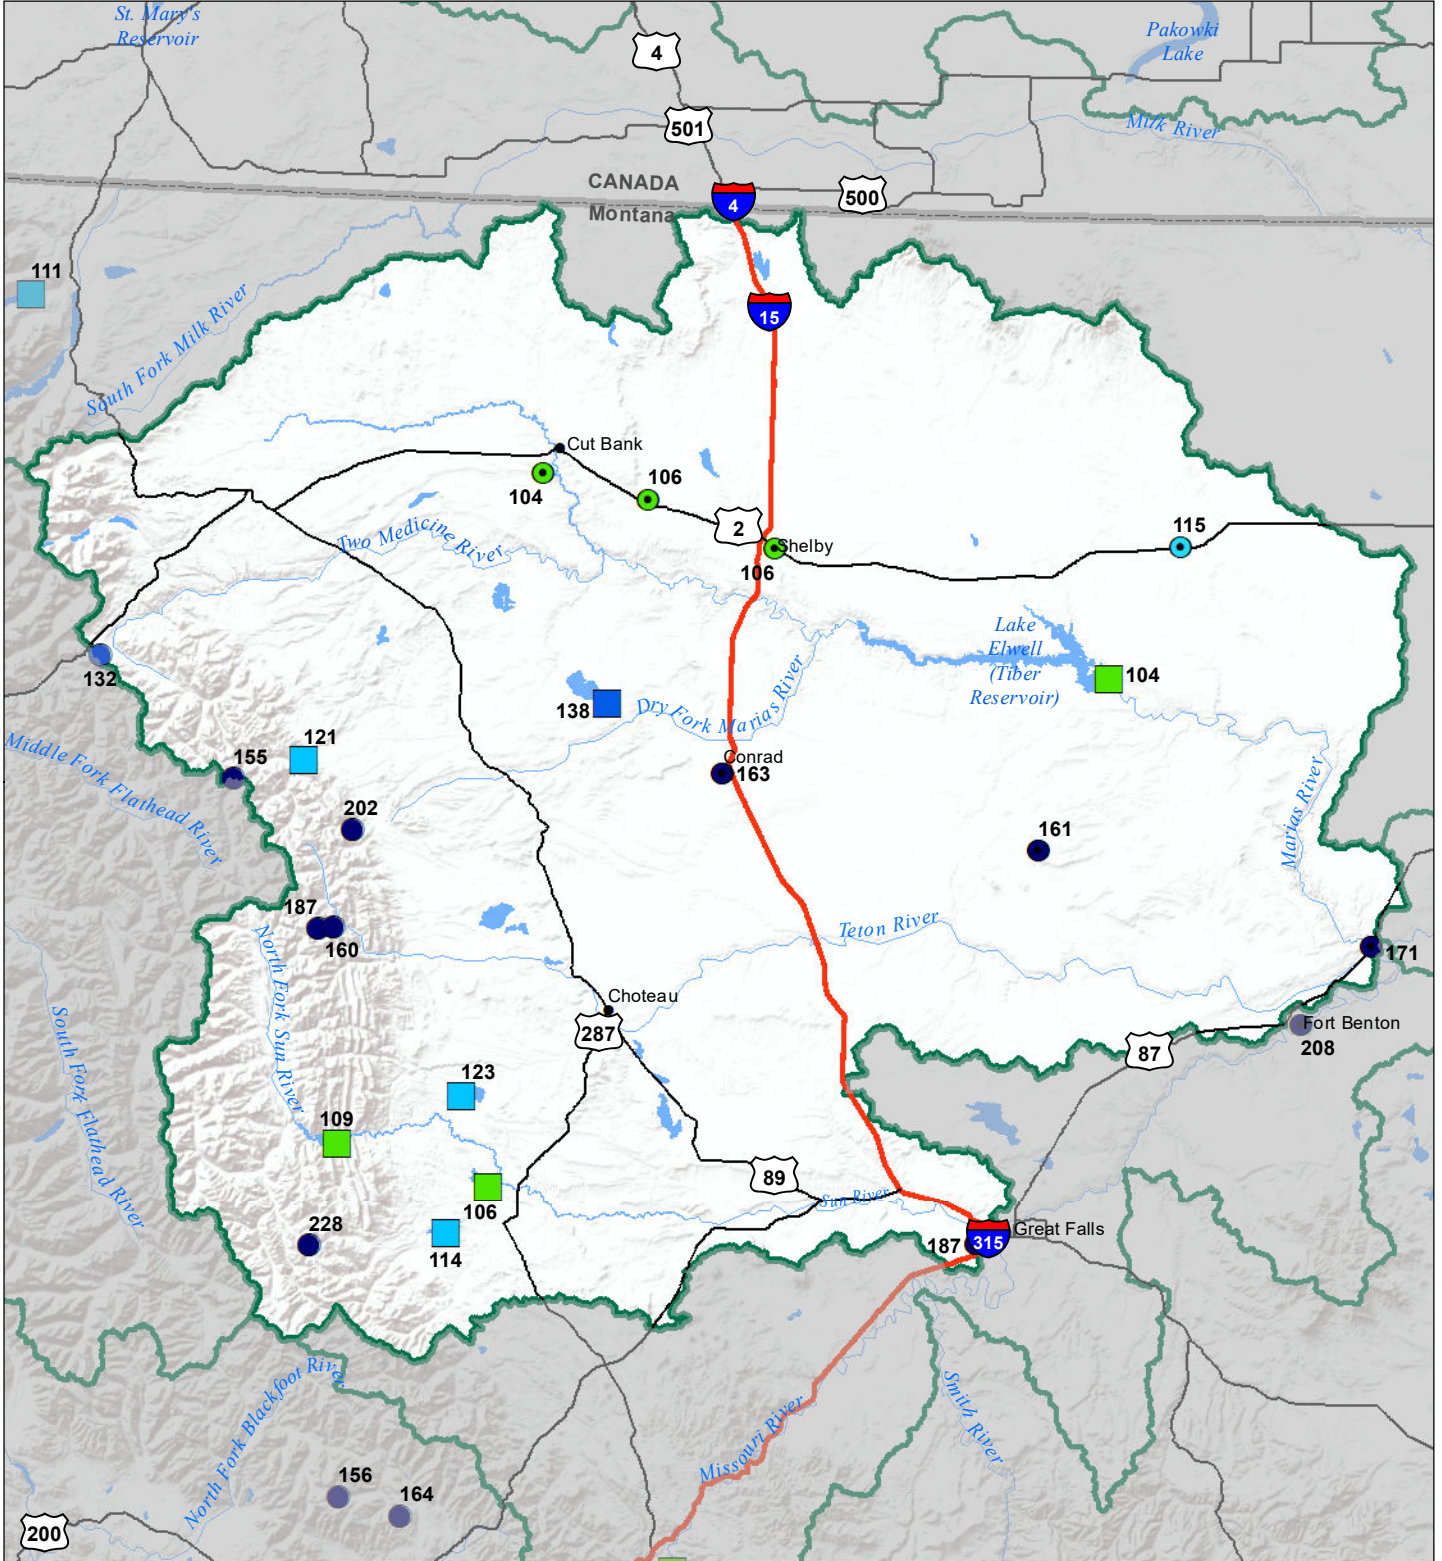

# Sun-Teton-Marias River Basin Monthly Precipitation and Reservoir Levels Percentage of Normal July 1, 2020 (June 1, 2020 - July 1, 2020)

### Precipitation Percent of Normal

#### SNOTEL

- > 150%
- 131 - 150%
- 111 - 130%
- 91 - 110%
- 71 - 90%
- 51 - 70%
- 1 - 50%