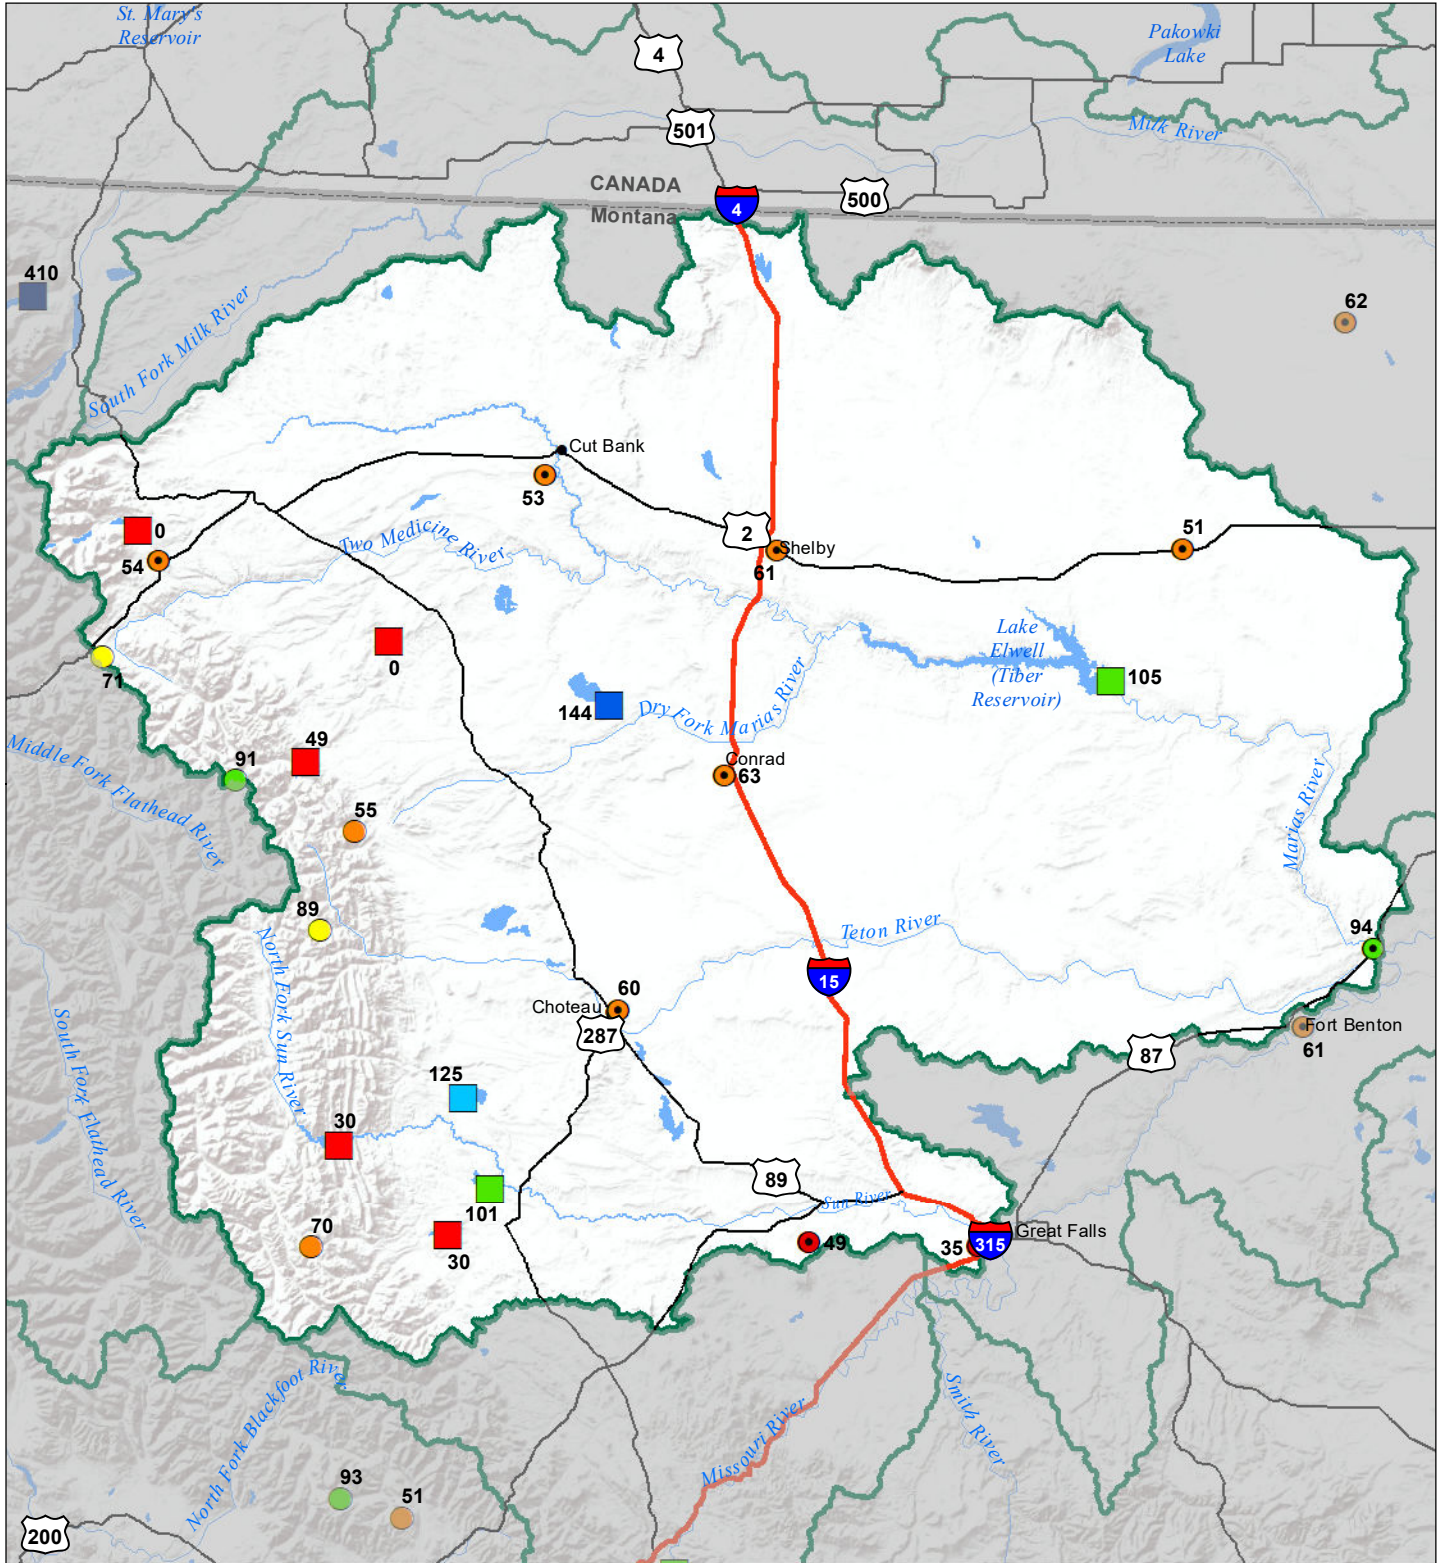

Sun-Teton-Marias River Basin

Monthly Precipitation and Reservoir Levels

Percentage of Normal

October 1, 2020 (September 1, 2020 - October 1, 2020)

Precipitation Percent of Normal

SNOTEL

- > 150%
- 131 - 150%
- 111 - 130%
- 91 - 110%
- 71 - 90%
- 51 - 70%
- 1 - 50%

COOP/ACIS

- > 150%
- 131 - 150%
- 111 - 130%
- 91 - 110%
- 71 - 90%
- 51 - 70%
- 1 - 50%

Reservoirs Percent of Normal

- > 150%
- 131 - 150%
- 111 - 130%
- 91 - 110%
- 71 - 90%
- 51 - 70%
- 1 - 50%