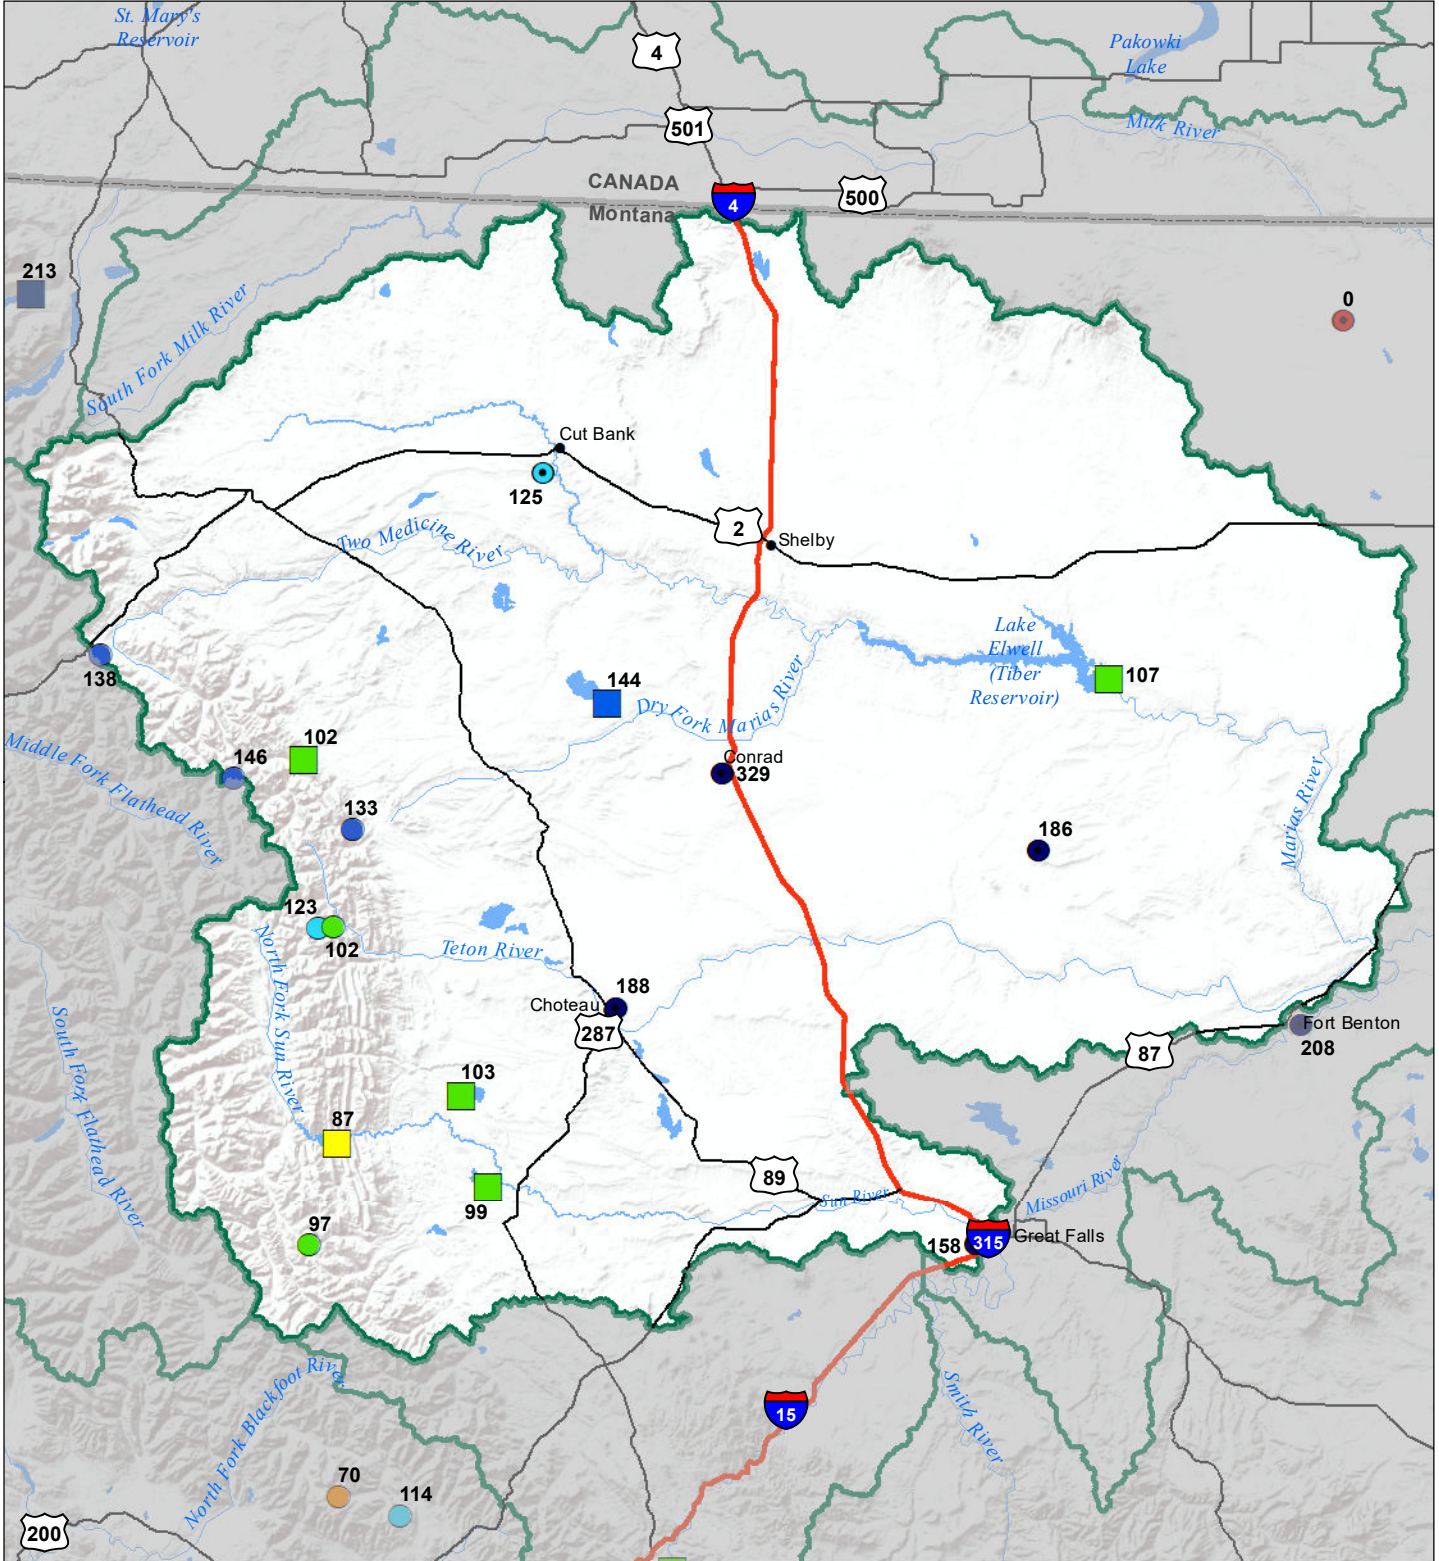

Sun-Teton-Marias River Basin

Monthly Precipitation and Reservoir Levels

Percentage of Normal

December 1, 2020 (November 1, 2020 - December 1, 2020)

Precipitation Percent of Normal

SNOTEL

- > 150%
- 131 - 150%
- 111 - 130%
- 91 - 110%
- 71 - 90%
- 51 - 70%
- 1 - 50%

COOP/ACIS

- > 150%
- 131 - 150%
- 111 - 130%
- 91 - 110%
- 71 - 90%
- 51 - 70%
- 1 - 50%

Reservoirs Percent of Normal

- > 150%
- 131 - 150%
- 111 - 130%
- 91 - 110%
- 71 - 90%
- 51 - 70%
- 1 - 50%