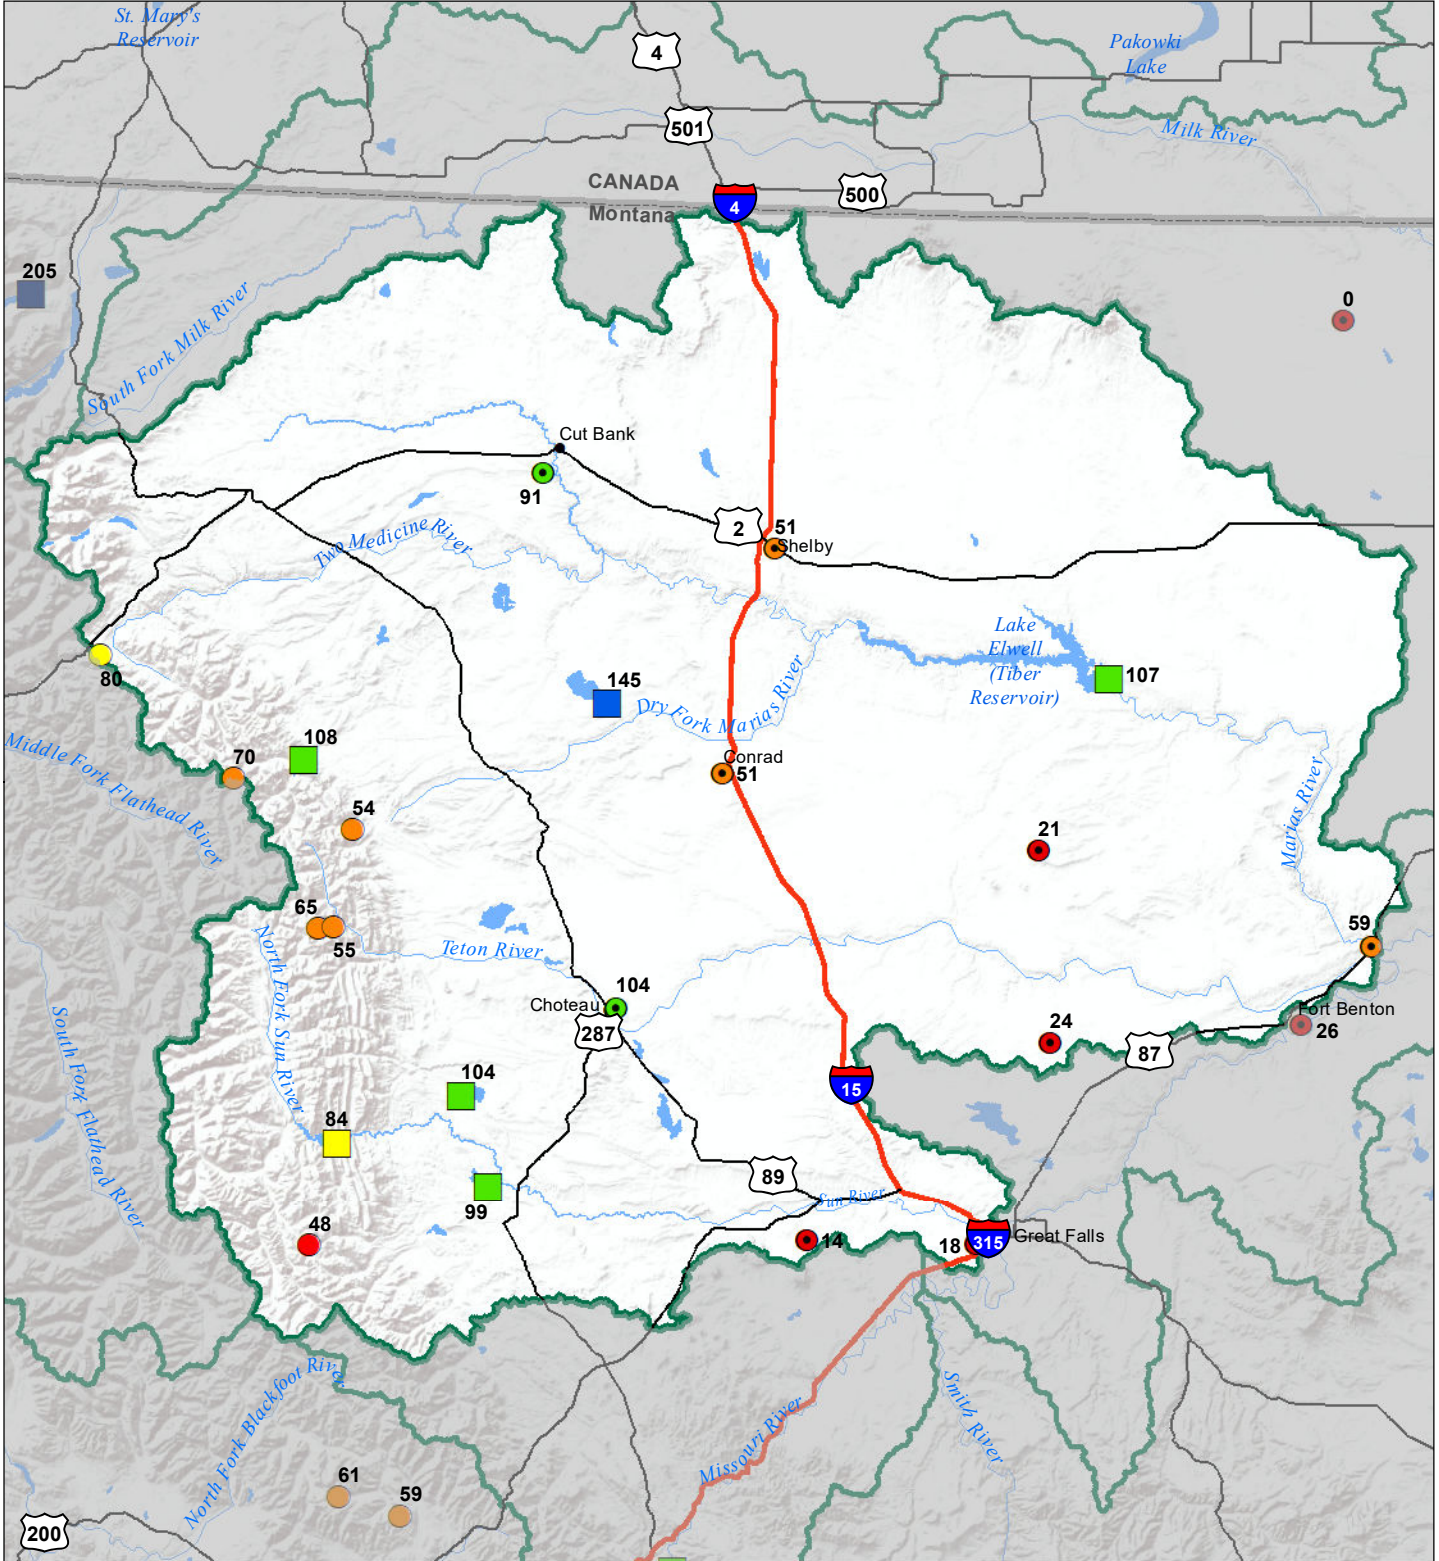

# Sun-Teton-Marias River Basin Monthly Precipitation and Reservoir Levels Percentage of Normal January 1, 2021 (December 1, 2020 - January 1, 2021)

### Precipitation Percent of Normal

#### SNOTEL

- > 150%
- 131 - 150%
- 111 - 130%
- 91 - 110%
- 71 - 90%
- 51 - 70%
- 1 - 50%