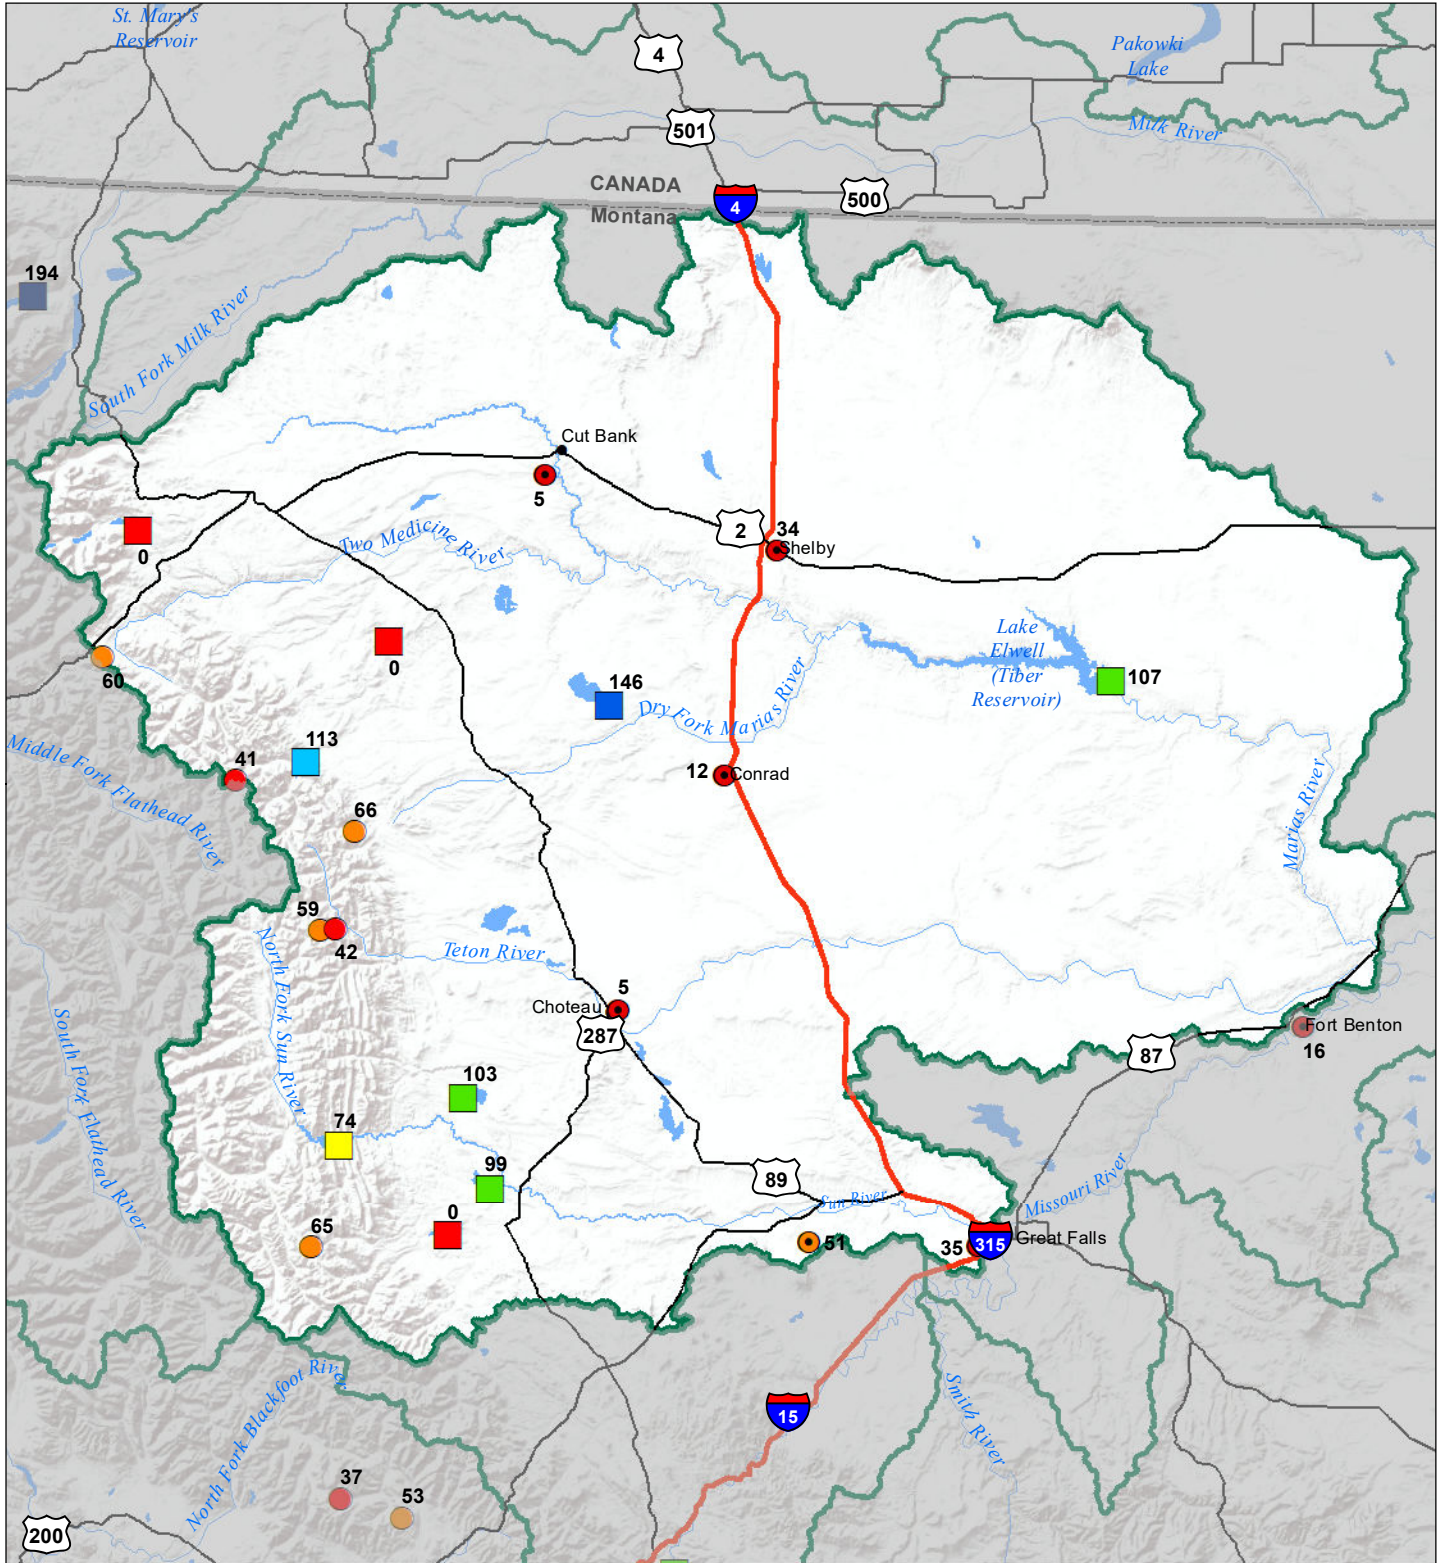

Sun-Teton-Marias River Basin

Monthly Precipitation and Reservoir Levels

Percentage of Normal

February 1, 2021 (January 1, 2021 - February 1, 2021)

Precipitation Percent of Normal

SNOTEL

- > 150%
- 131 - 150%
- 111 - 130%
- 91 - 110%

COOP/ACIS

- > 150%
- 131 - 150%
- 111 - 130%
- 91 - 110%

Reservoirs Percent of Normal

- > 150%
- 131 - 150%
- 111 - 130%
- 91 - 110%
- 71 - 90%
- 51 - 70%
- 1 - 50%