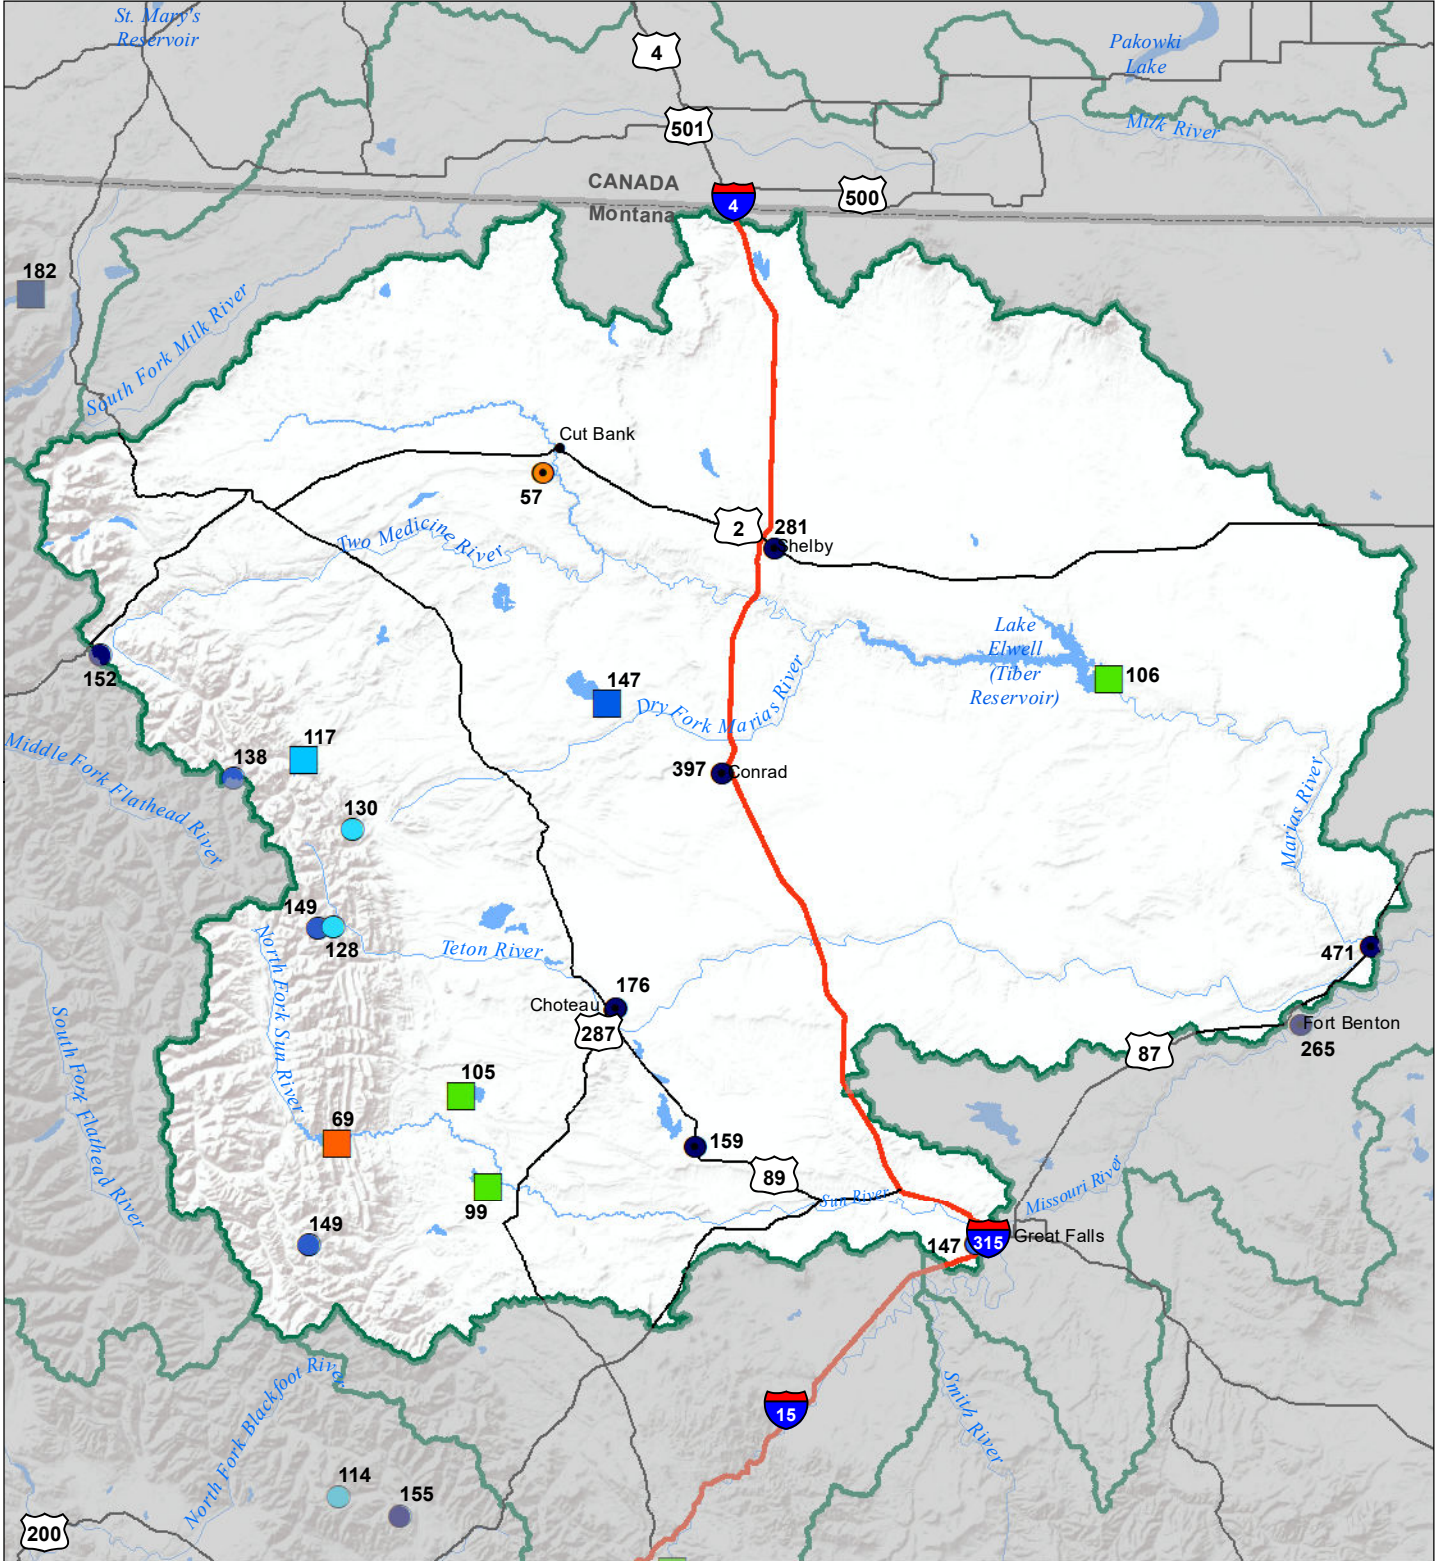

Sun-Teton-Marias River Basin

Monthly Precipitation and Reservoir Levels

Percentage of Normal

March 1, 2021 (February 1, 2021 - March 1, 2021)

Precipitation Percent of Normal

SNOTEL

- > 150%
- 131 - 150%
- 111 - 130%
- 91 - 110%
- 71 - 90%
- 51 - 70%
- 1 - 50%

COOP/ACIS

- > 150%
- 131 - 150%
- 111 - 130%
- 91 - 110%
- 71 - 90%
- 51 - 70%
- 1 - 50%

Reservoirs Percent of Normal

- > 150%
- 131 - 150%
- 111 - 130%
- 91 - 110%
- 71 - 90%
- 51 - 70%
- 1 - 50%