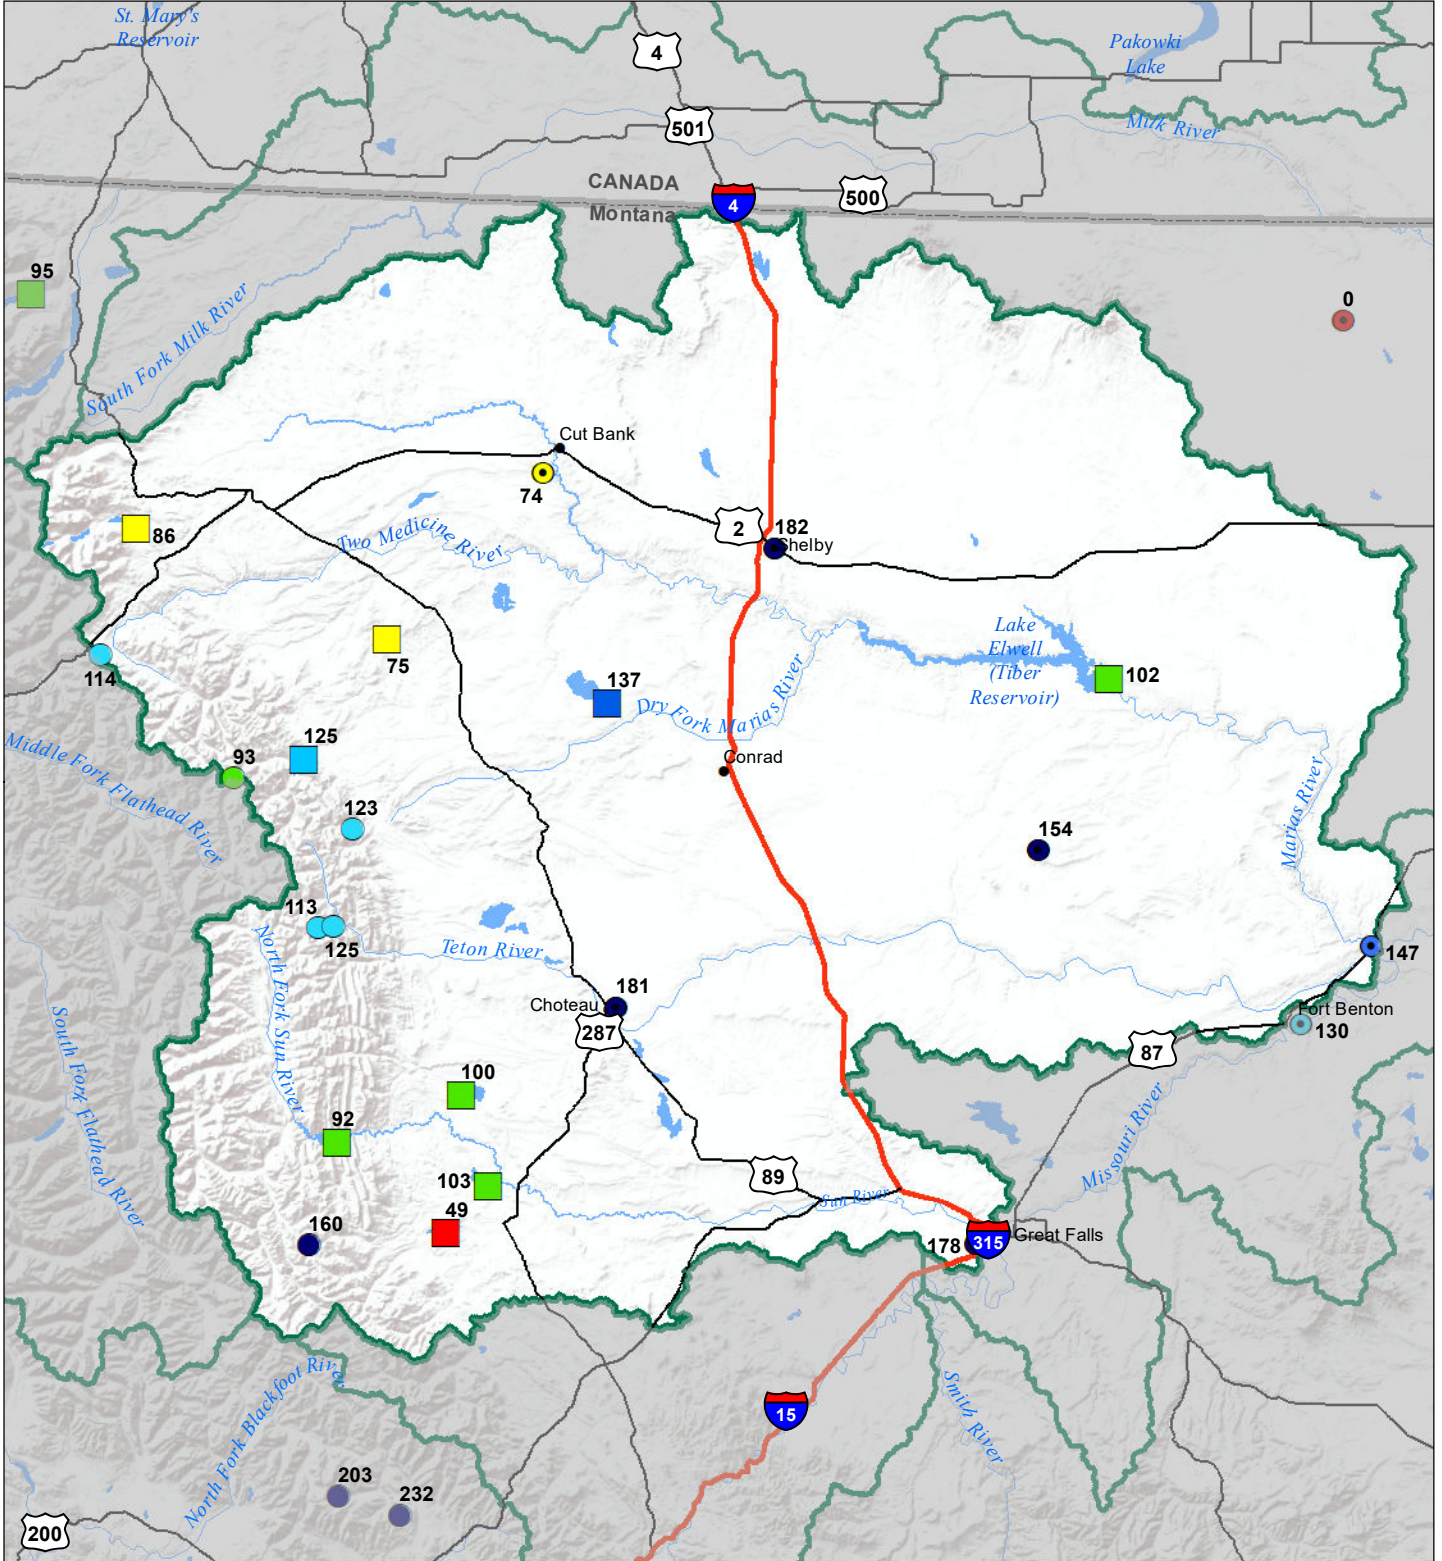

Sun-Teton-Marias River Basin

Monthly Precipitation and Reservoir Levels

Percentage of Normal

June 1, 2021 (May 1, 2021 - June 1, 2021)

Precipitation Percent of Normal

SNOTEL

- > 150%
- 131 - 150%
- 111 - 130%
- 91 - 110%
- 71 - 90%
- 51 - 70%
- 1 - 50%

COOP/ACIS

- > 150%
- 131 - 150%
- 111 - 130%
- 91 - 110%
- 71 - 90%
- 51 - 70%
- 1 - 50%

Reservoirs Percent of Normal

- > 150%
- 131 - 150%
- 111 - 130%
- 91 - 110%
- 71 - 90%
- 51 - 70%
- 1 - 50%

Montana State Library
Natural Resource
Information System