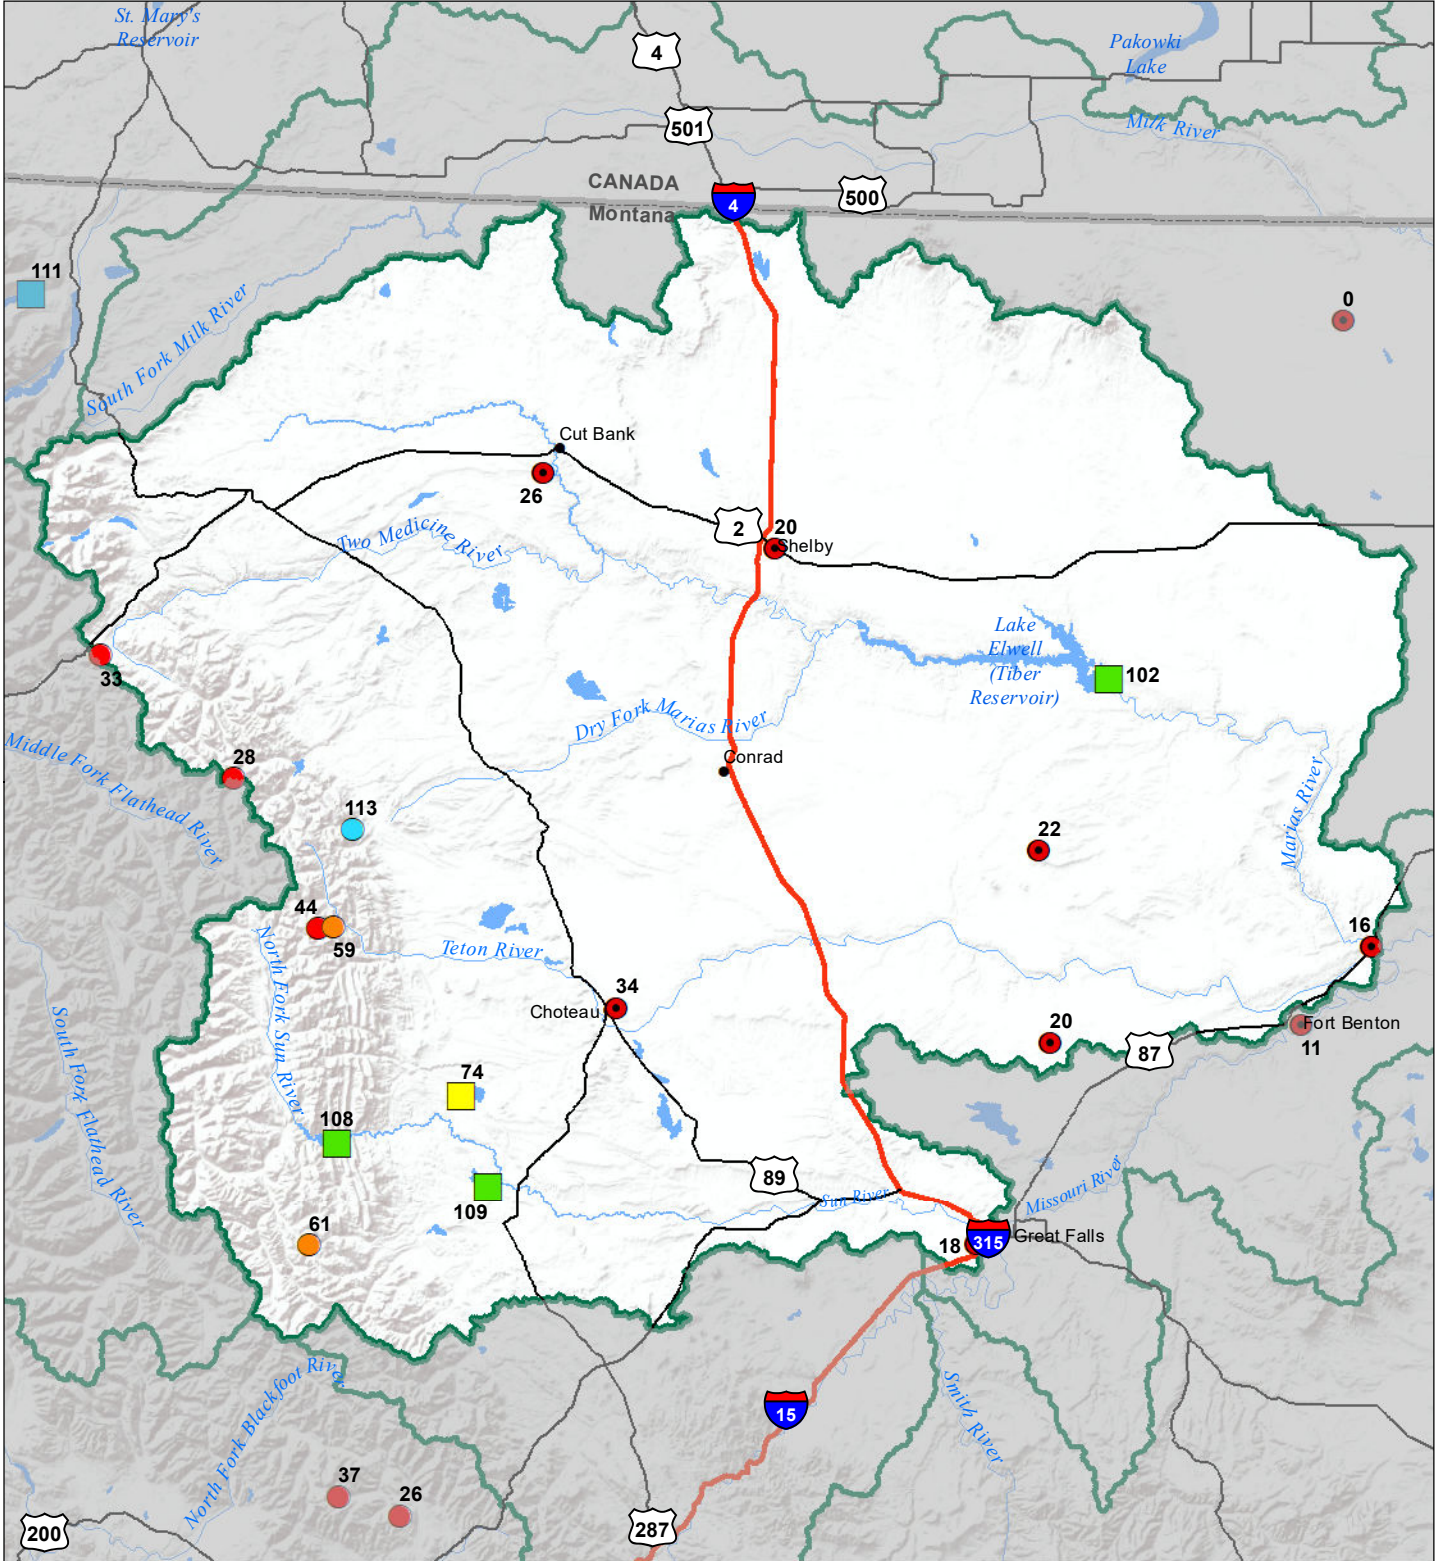

Sun-Teton-Marias River Basin

Monthly Precipitation and Reservoir Levels

Percentage of Normal

July 1, 2021 (June 1, 2021 - July 1, 2021)

Precipitation Percent of Normal

SNOTEL

- > 150%
- 131 - 150%
- 111 - 130%
- 91 - 110%
- 71 - 90%
- 51 - 70%
- 1 - 50%

COOP/ACIS

- > 150%
- 131 - 150%
- 111 - 130%
- 91 - 110%
- 71 - 90%
- 51 - 70%
- 1 - 50%

Reservoirs Percent of Normal

- > 150%
- 131 - 150%
- 111 - 130%
- 91 - 110%
- 71 - 90%
- 51 - 70%
- 1 - 50%