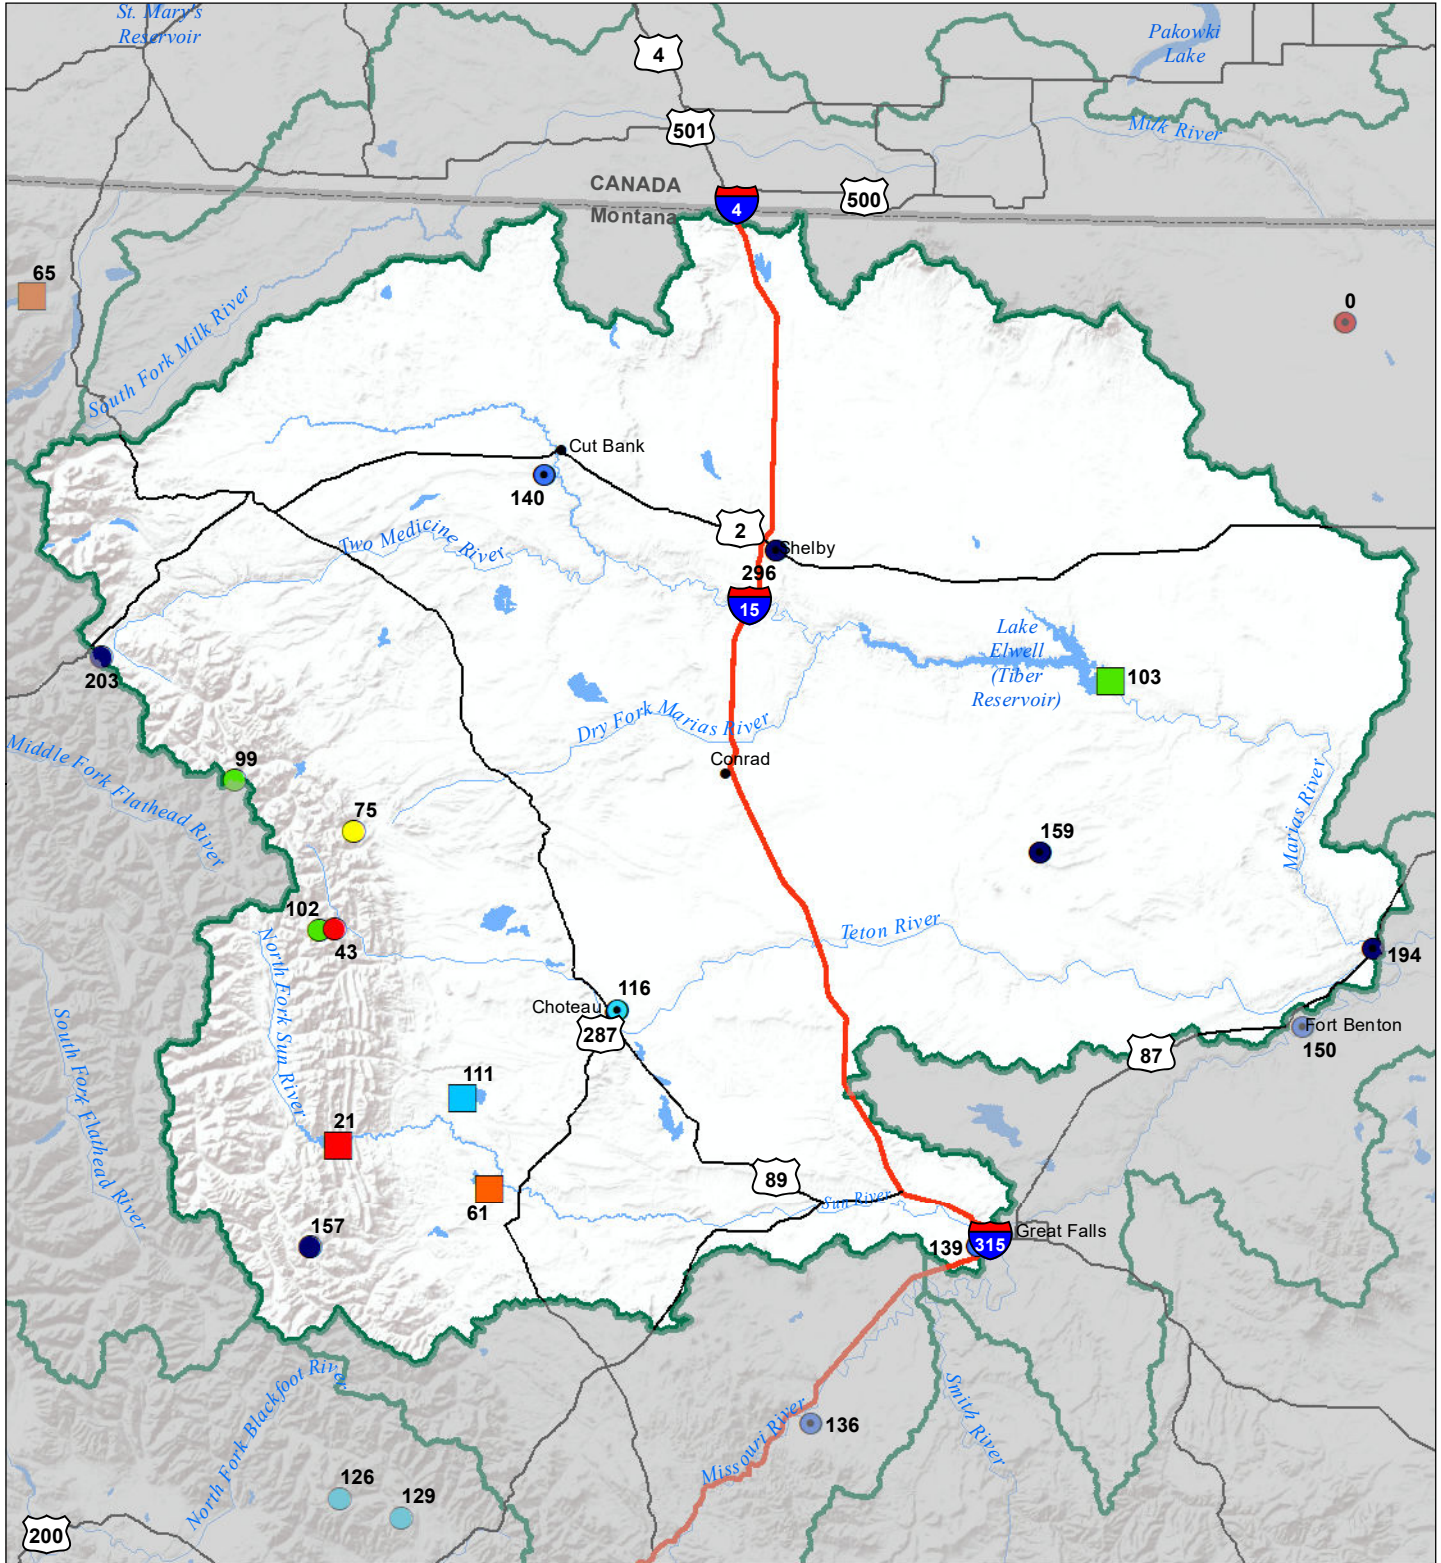

Sun-Teton-Marias River Basin Monthly Precipitation and Reservoir Levels Percentage of Normal September 1, 2021 (August 1, 2021 - September 1, 2021)

Precipitation Percent of Normal

SNOTEL

- > 150%
- 131 - 150%
- 111 - 130%
- 91 - 110%
- 71 - 90%
- 51 - 70%
- 1 - 50%

COOP/ACIS

- > 150%
- 131 - 150%
- 111 - 130%
- 91 - 110%
- 71 - 90%
- 51 - 70%
- 1 - 50%

Reservoirs Percent of Normal

- > 150%
- 131 - 150%
- 111 - 130%
- 91 - 110%
- 71 - 90%
- 51 - 70%
- 1 - 50%