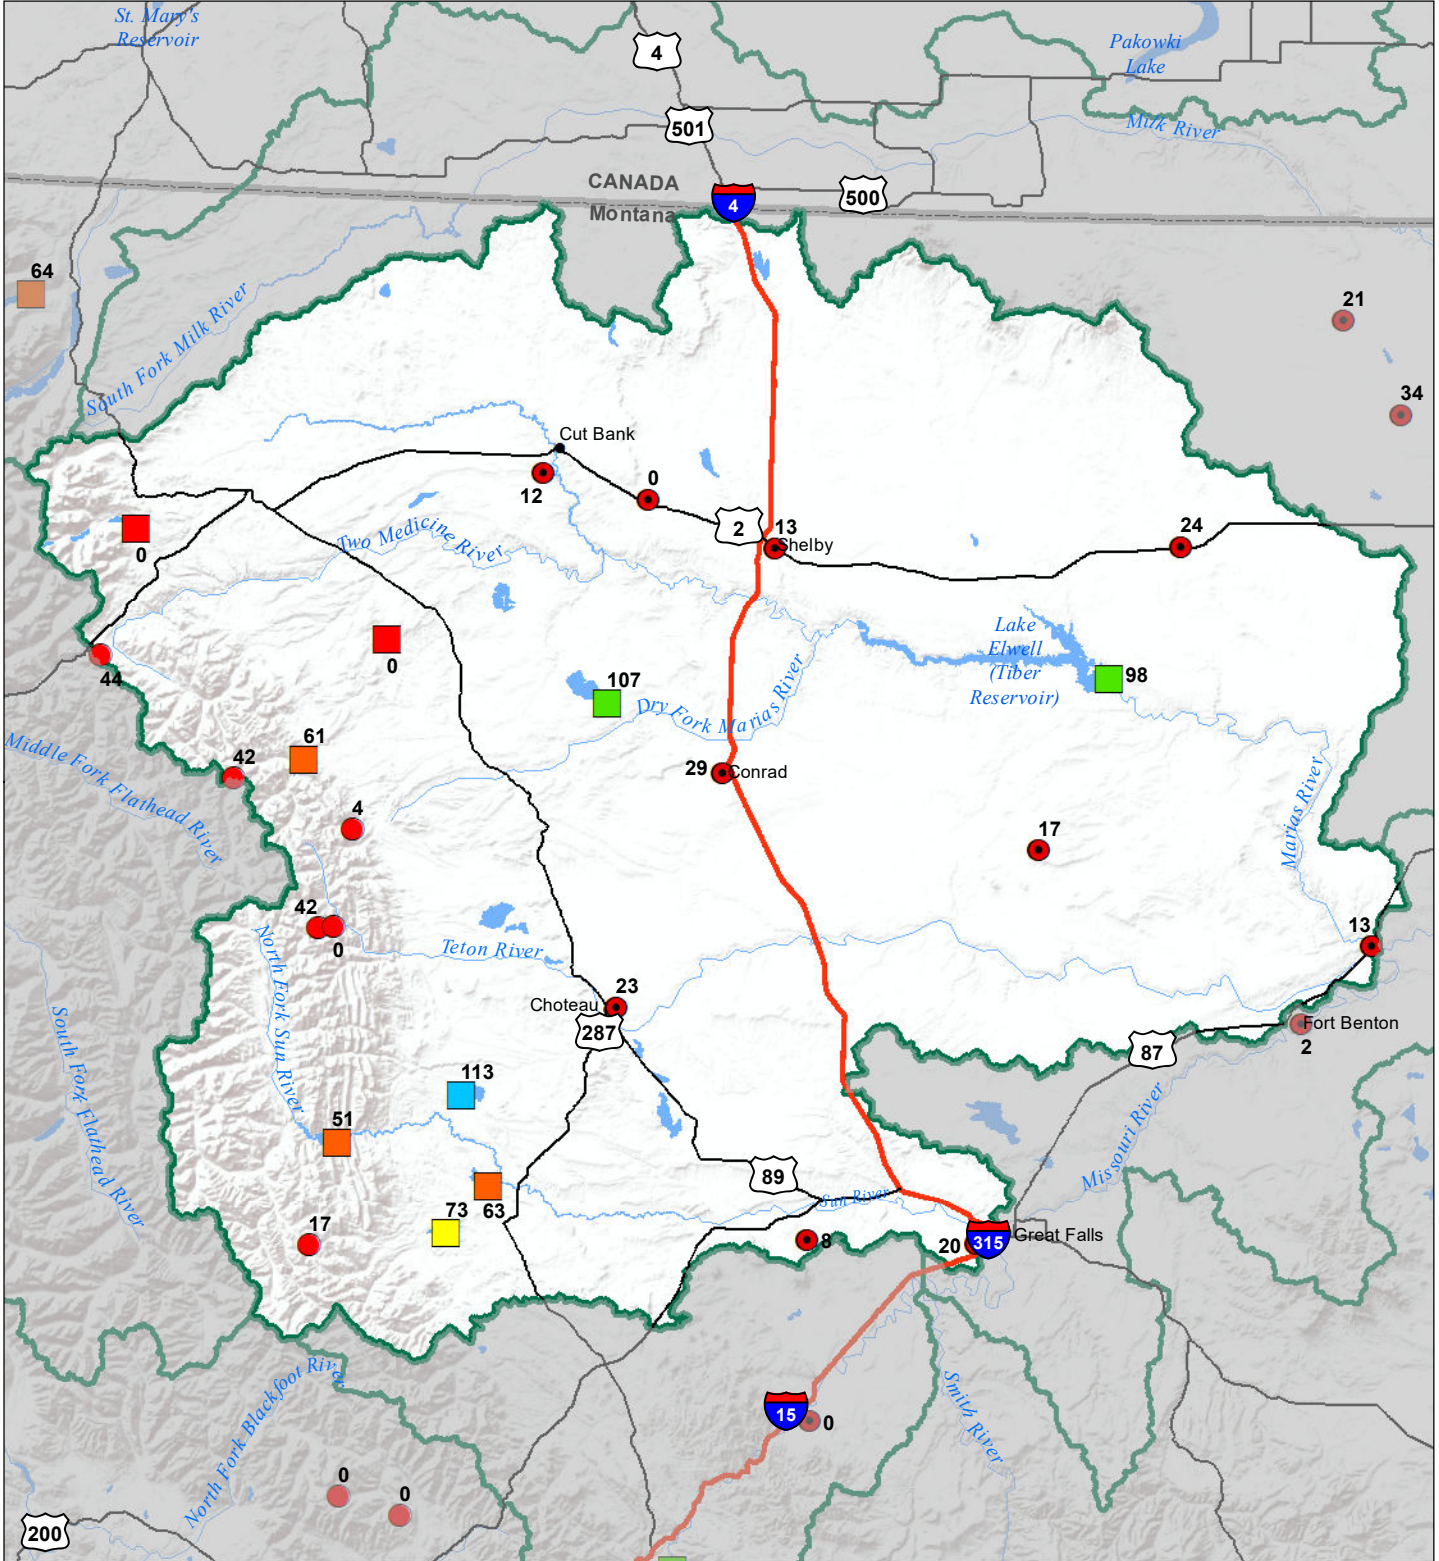

# Sun-Teton-Marias River Basin

## Monthly Precipitation and Reservoir Levels

#### October 1, 2021 (September 1, 2021 - October 1, 2021)