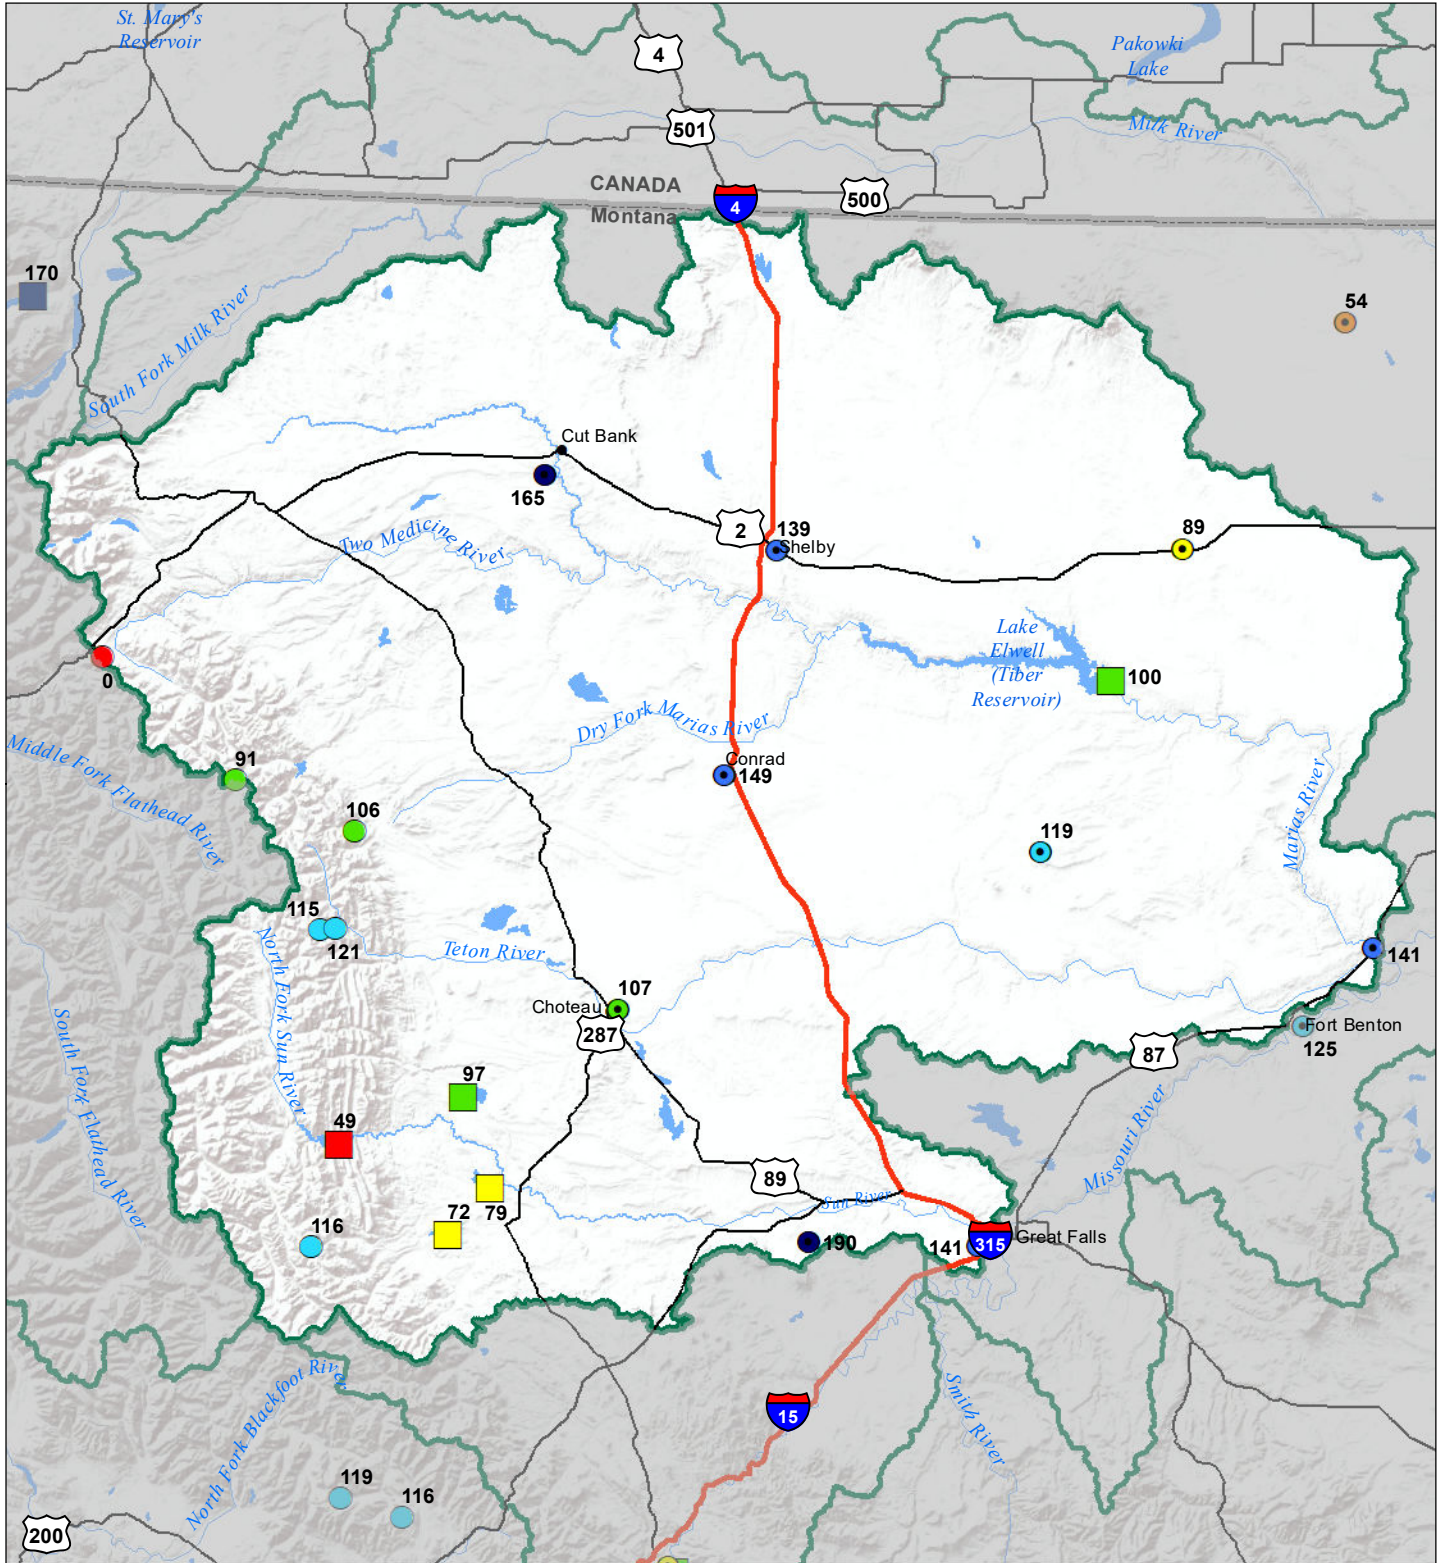

Sun-Teton-Marias River Basin

Monthly Precipitation and Reservoir Levels

Percentage of Normal

March 1, 2022 (February 1, 2022 - March 1, 2022)

Precipitation Percent of Normal

SNOTEL

- > 150%
- 131 - 150%
- 111 - 130%
- 91 - 110%
- 71 - 90%
- 51 - 70%
- 1 - 50%

COOP/ACIS

- > 150%
- 131 - 150%
- 111 - 130%
- 91 - 110%
- 71 - 90%
- 51 - 70%
- 1 - 50%

Reservoirs Percent of Normal

- > 150%
- 131 - 150%
- 111 - 130%
- 91 - 110%
- 71 - 90%
- 51 - 70%
- 1 - 50%