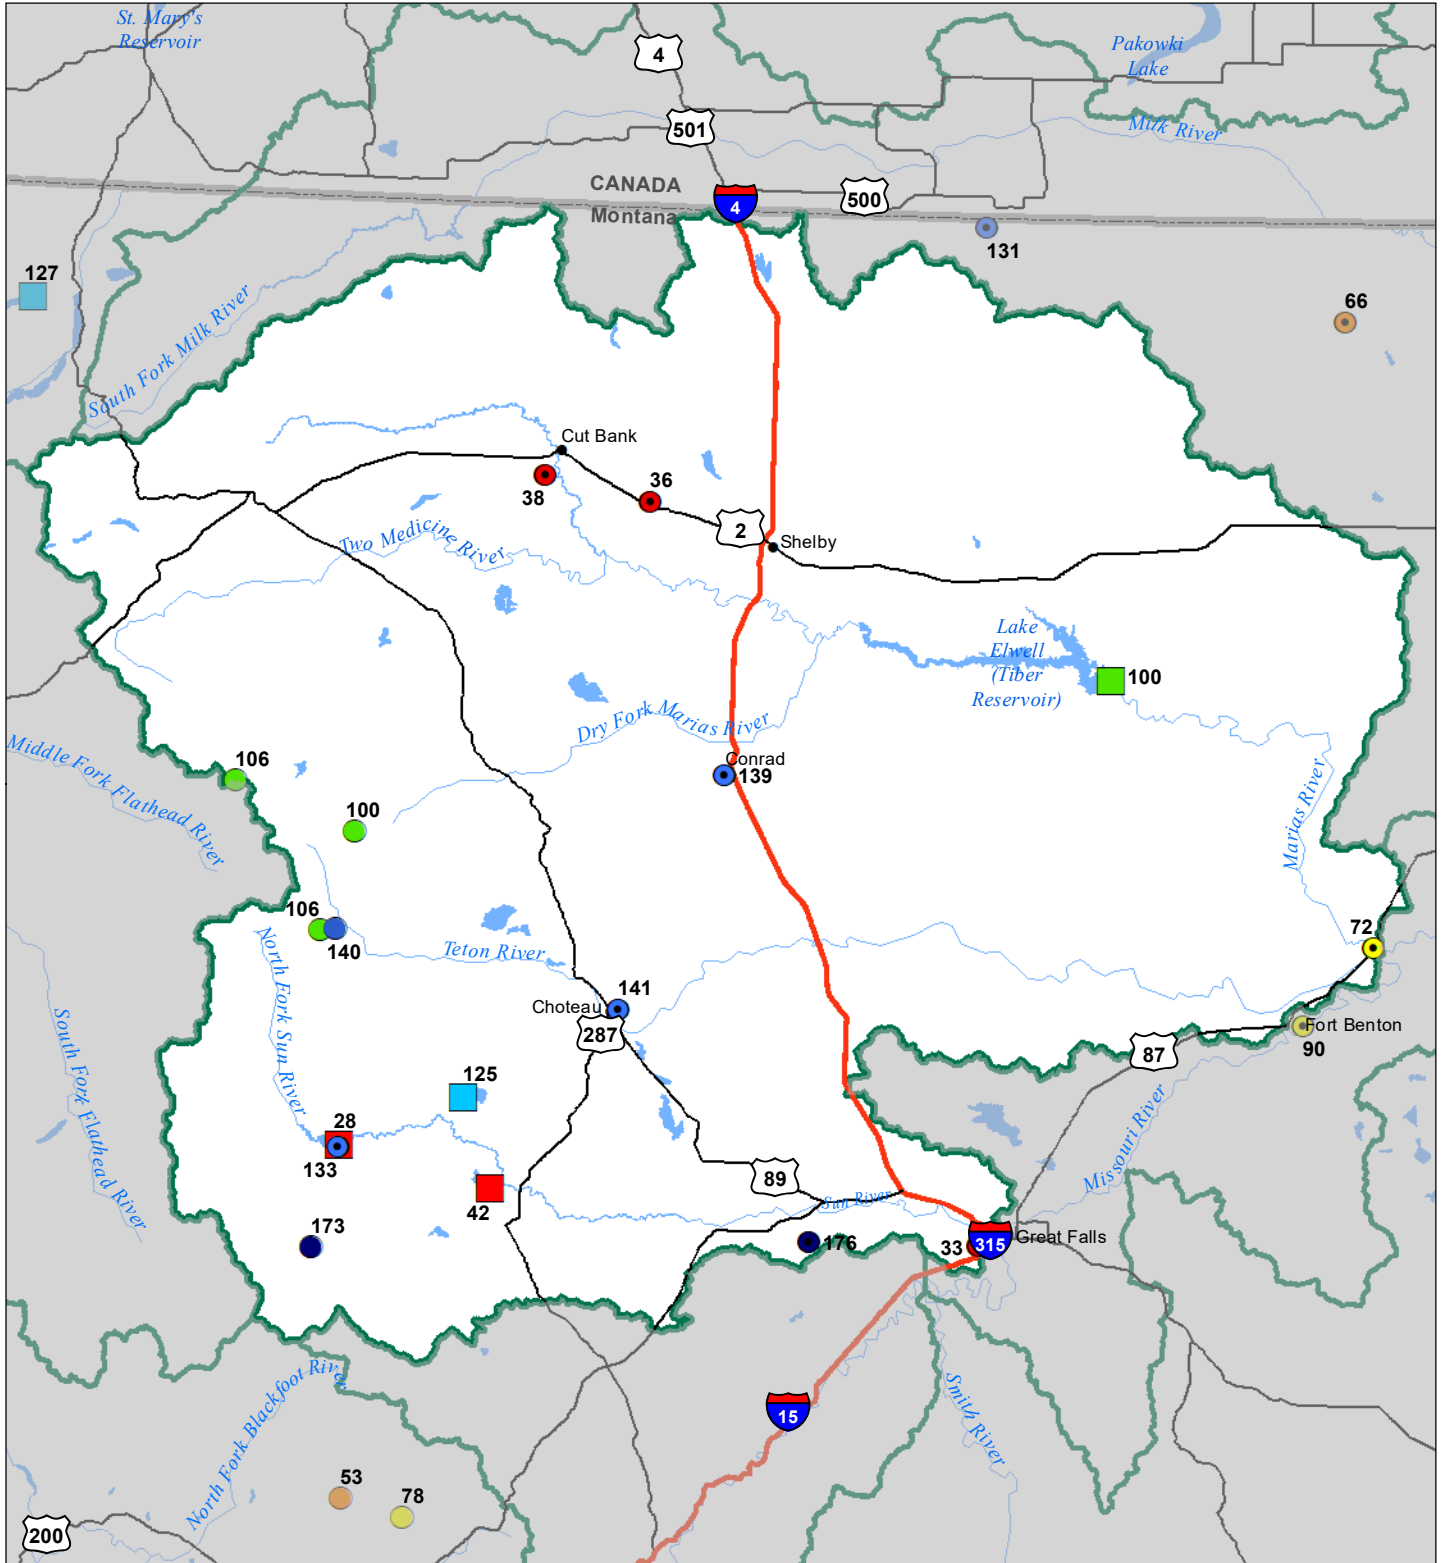

# Sun-Teton-Marias River Basin

## Monthly Precipitation and Reservoir Levels

### Percentage of Normal

September 1, 2022 (August 1, 2022 - September 1, 2022)