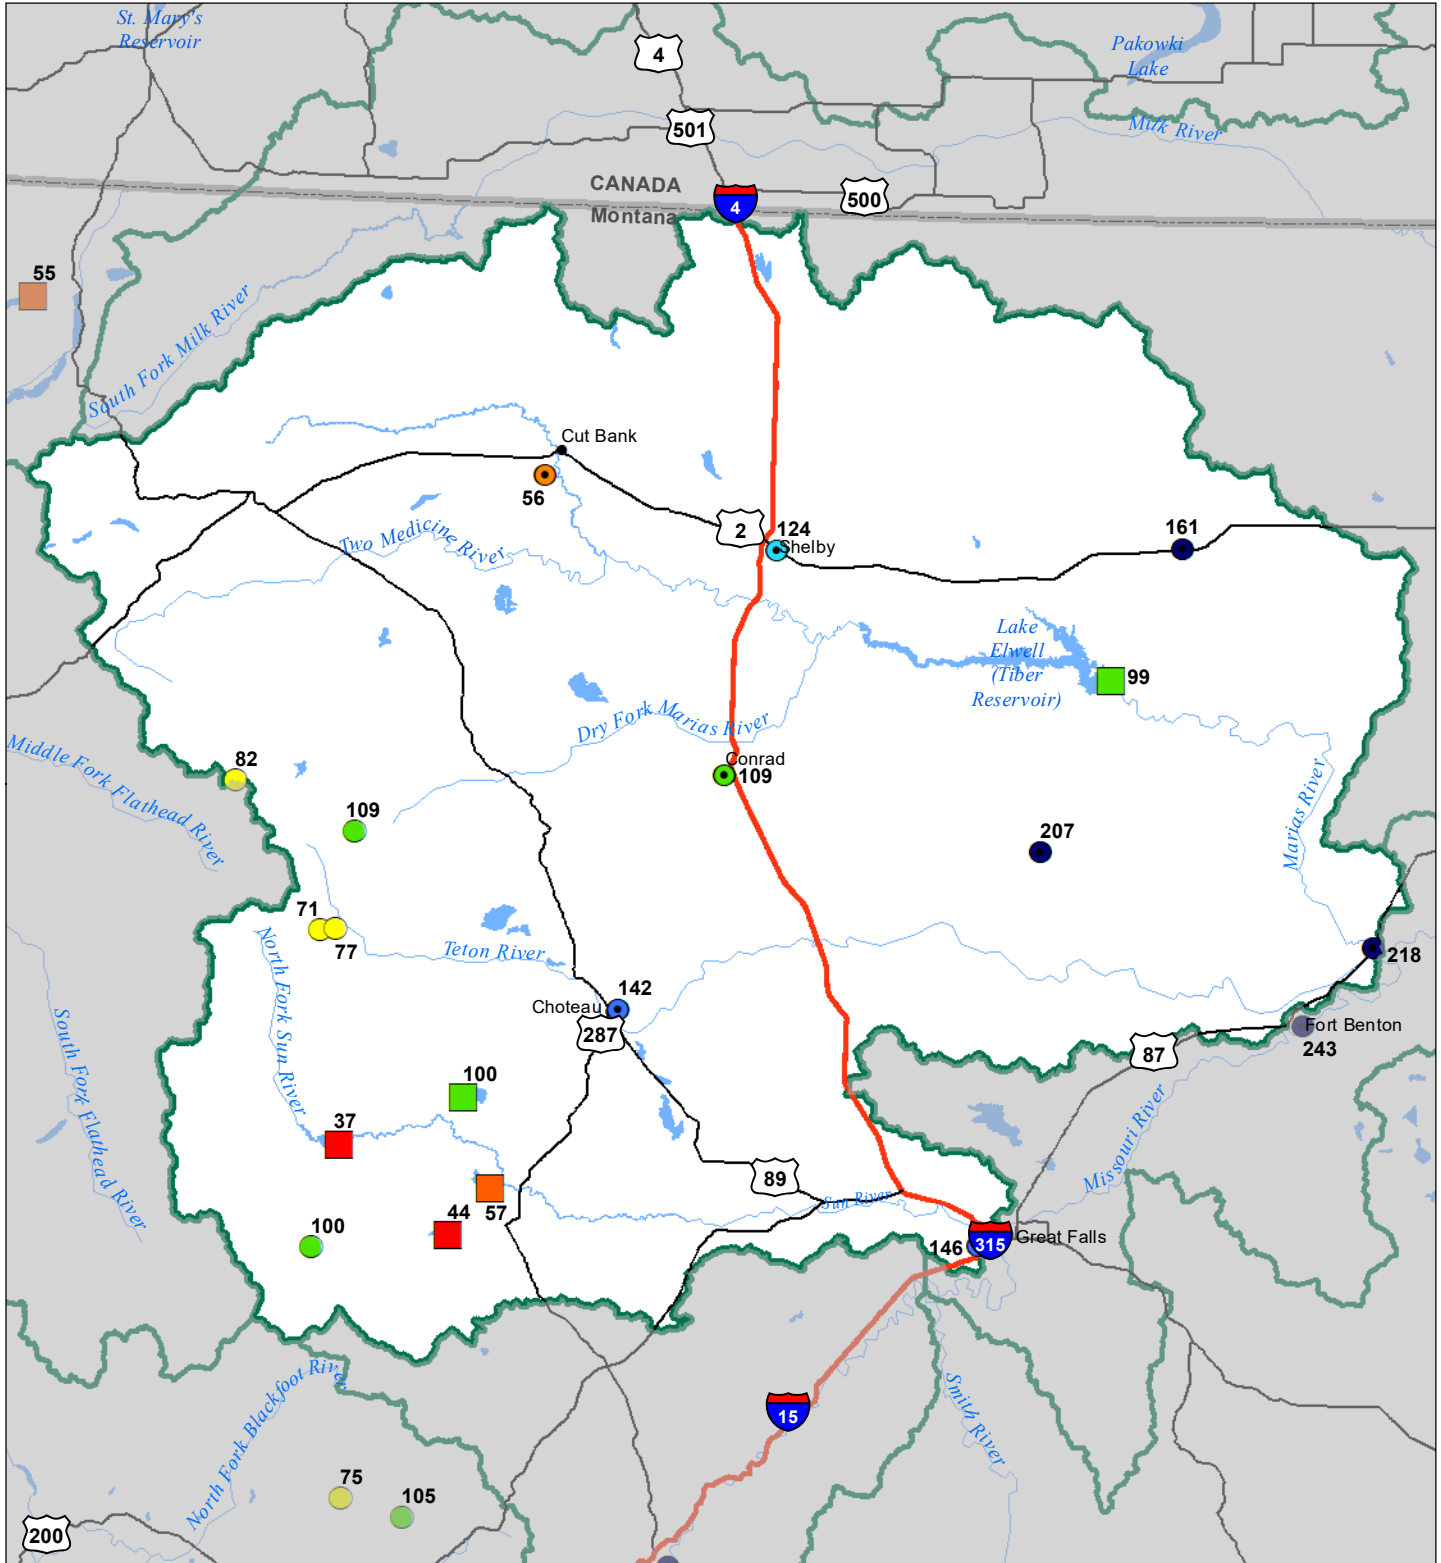

Sun-Teton-Marias River Basin

Monthly Precipitation and Reservoir Levels

Percentage of Normal

November 1, 2022 (October 1, 2022 - November 1, 2022)

Precipitation Percent of Normal

SNOTEL

- > 150%
- 131 - 150%
- 111 - 130%
- 91 - 110%
- 71 - 90%
- 51 - 70%
- 1 - 50%

COOP/ACIS

- > 150%
- 131 - 150%
- 111 - 130%
- 91 - 110%
- 71 - 90%
- 51 - 70%
- 1 - 50%

Reservoirs Percent of Normal

- > 150%
- 131 - 150%
- 111 - 130%
- 91 - 110%
- 71 - 90%
- 51 - 70%
- 1 - 50%