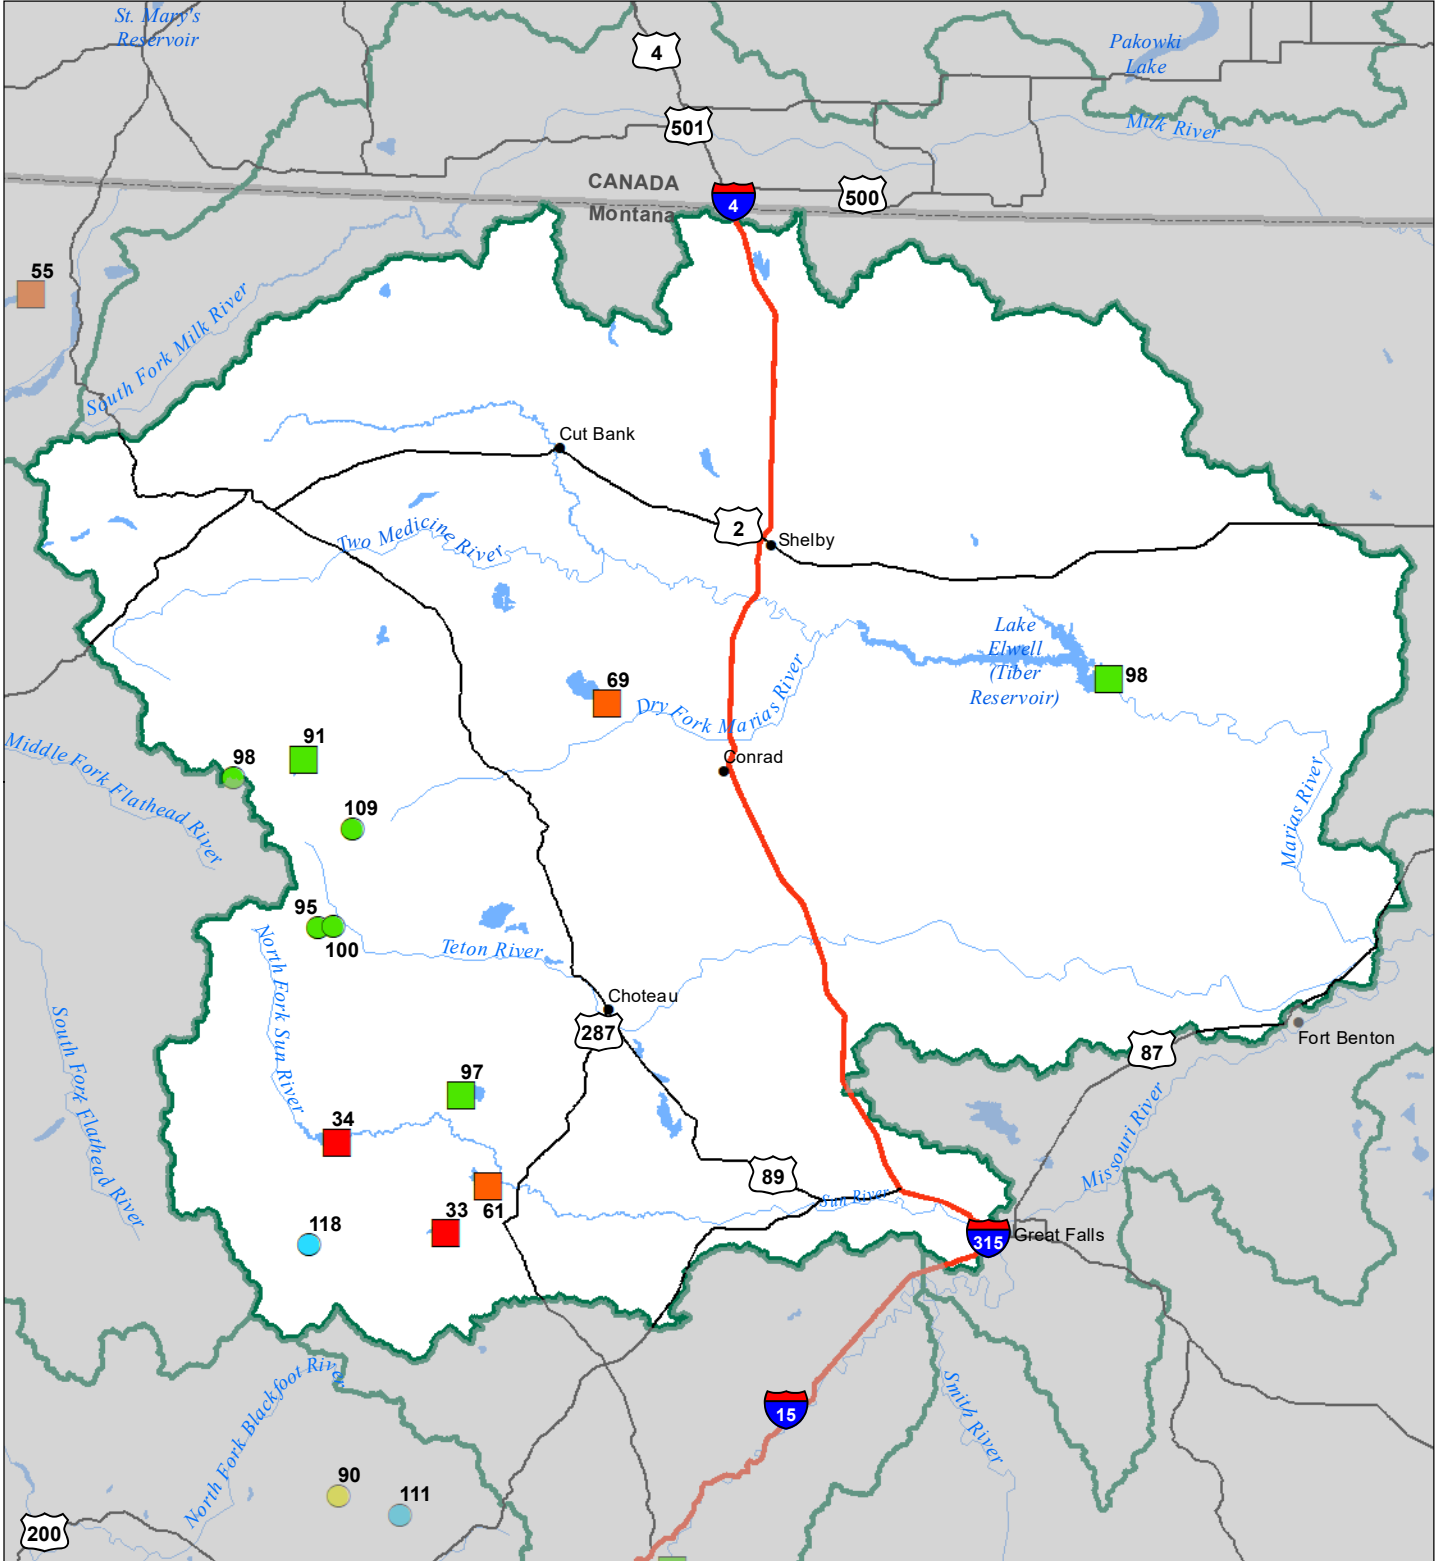

Sun-Teton-Marias River Basin

Monthly Precipitation and Reservoir Levels

Percentage of Normal

December 1, 2022 (November 1, 2022 - December 1, 2022)

Precipitation Percent of Normal

SNOTEL

- > 150%
- 131 - 150%
- 111 - 130%
- 91 - 110%
- 71 - 90%
- 51 - 70%
- 1 - 50%

COOP/ACIS

- > 150%
- 131 - 150%
- 111 - 130%
- 91 - 110%
- 71 - 90%
- 51 - 70%
- 1 - 50%

Reservoirs Percent of Normal

- > 150%
- 131 - 150%
- 111 - 130%
- 91 - 110%
- 71 - 90%
- 51 - 70%
- 1 - 50%