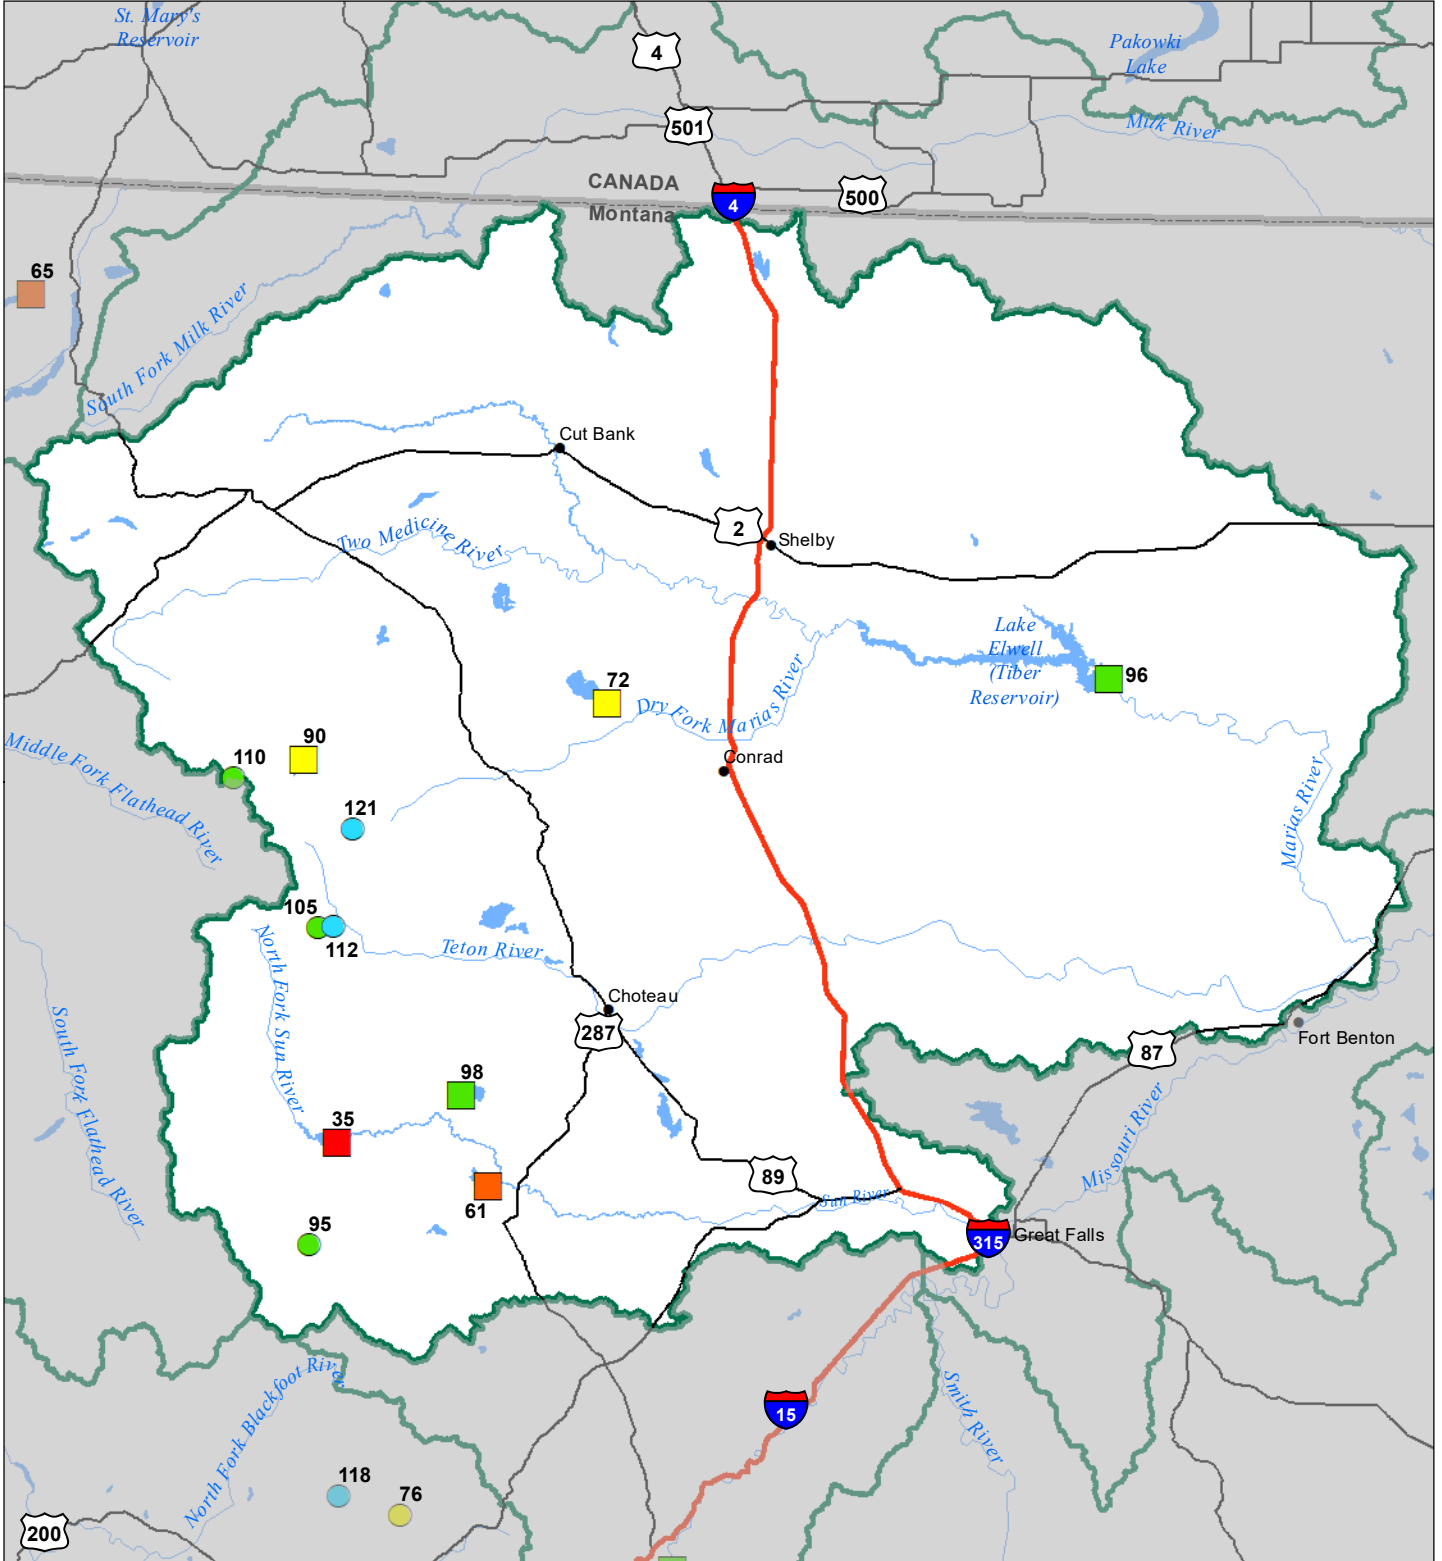

Sun-Teton-Marias River Basin

Monthly Precipitation and Reservoir Levels

Percentage of Normal

March 1, 2023 (February 1, 2022 - March 1, 2023)

Precipitation Percent of Normal

SNOTEL

- > 150%
- 131 - 150%
- 111 - 130%
- 91 - 110%
- 71 - 90%
- 51 - 70%
- 1 - 50%

COOP/ACIS

- > 150%
- 131 - 150%
- 111 - 130%
- 91 - 110%
- 71 - 90%
- 51 - 70%
- 1 - 50%

Reservoirs Percent of Normal

- > 150%
- 131 - 150%
- 111 - 130%
- 91 - 110%
- 71 - 90%
- 51 - 70%
- 1 - 50%