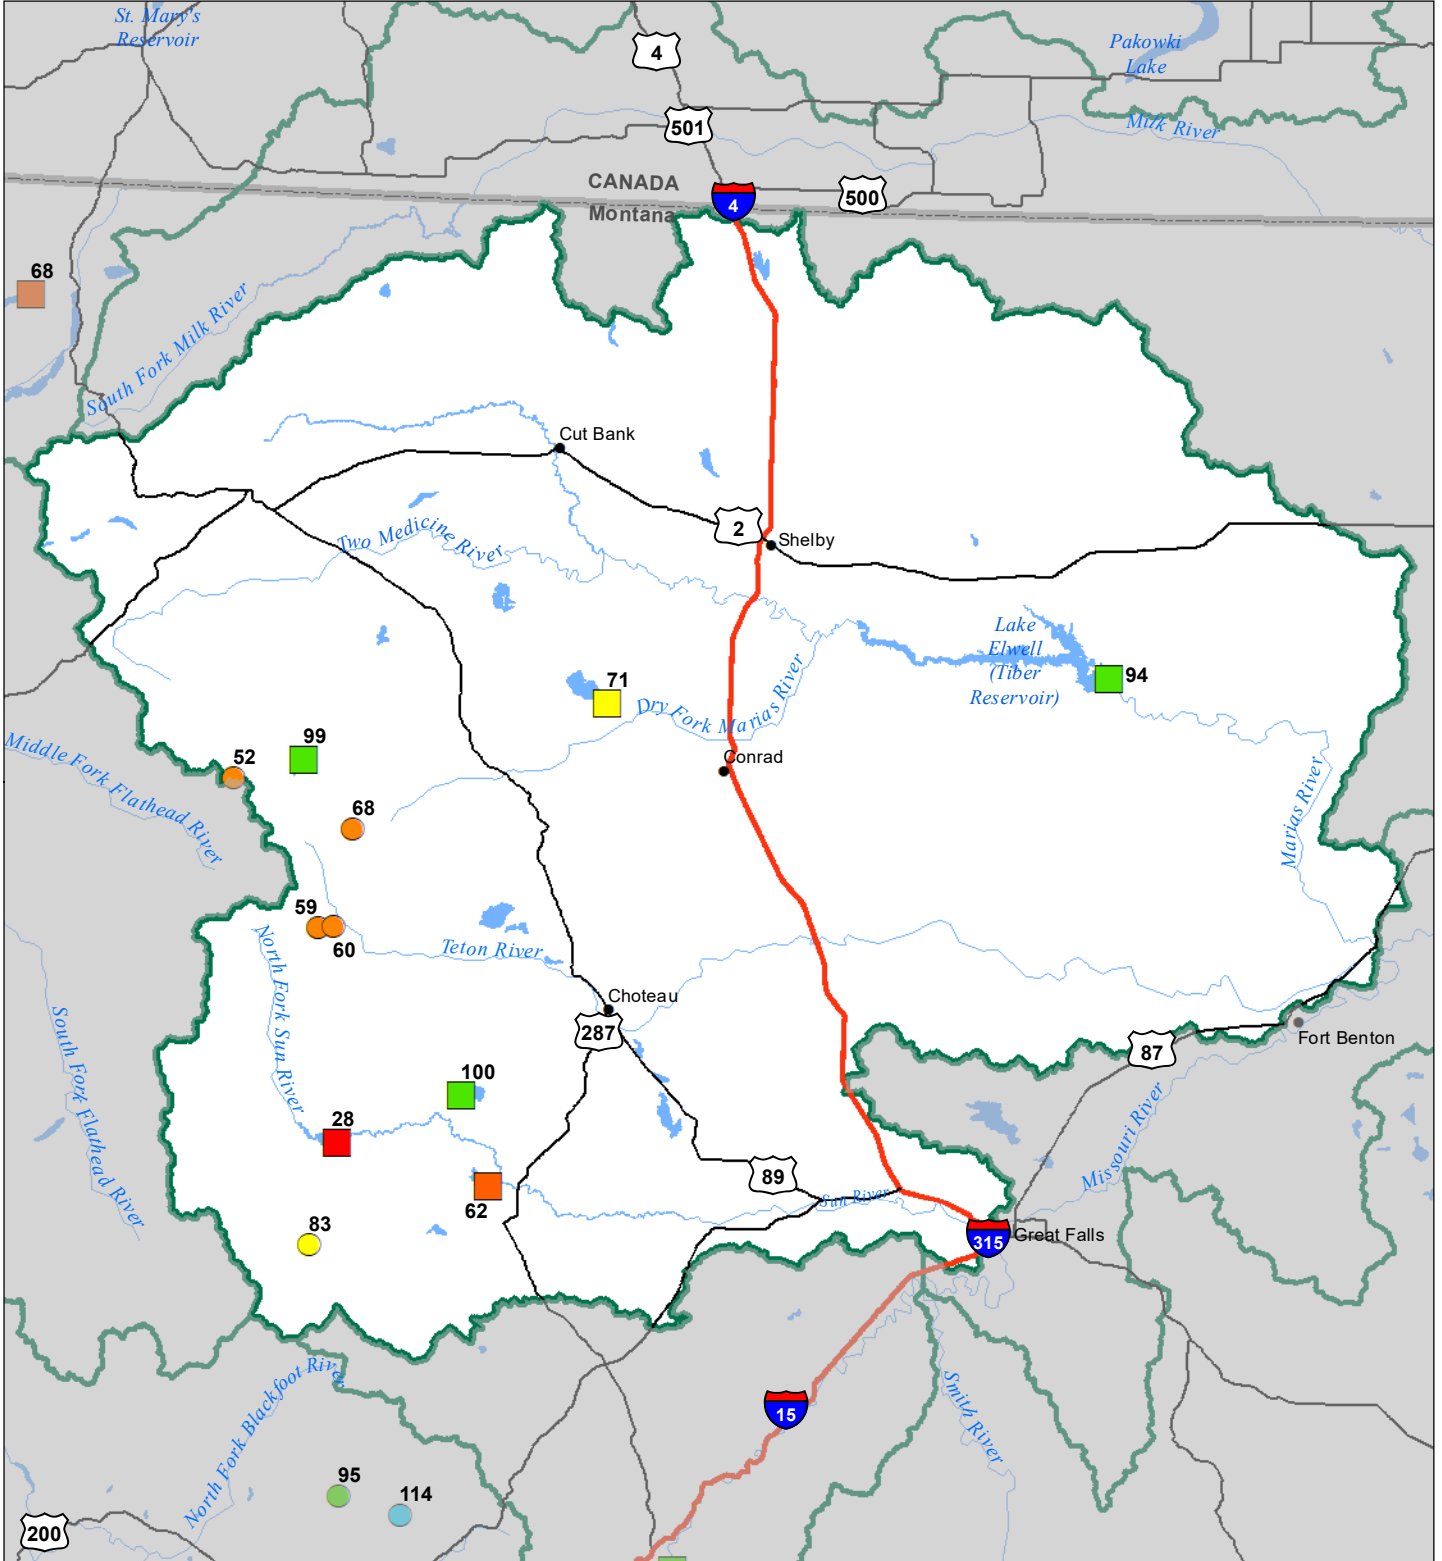

Sun-Teton-Marias River Basin

Monthly Precipitation and Reservoir Levels

Percentage of Normal

April 1, 2023 (March 1, 2022 - April 1, 2023)