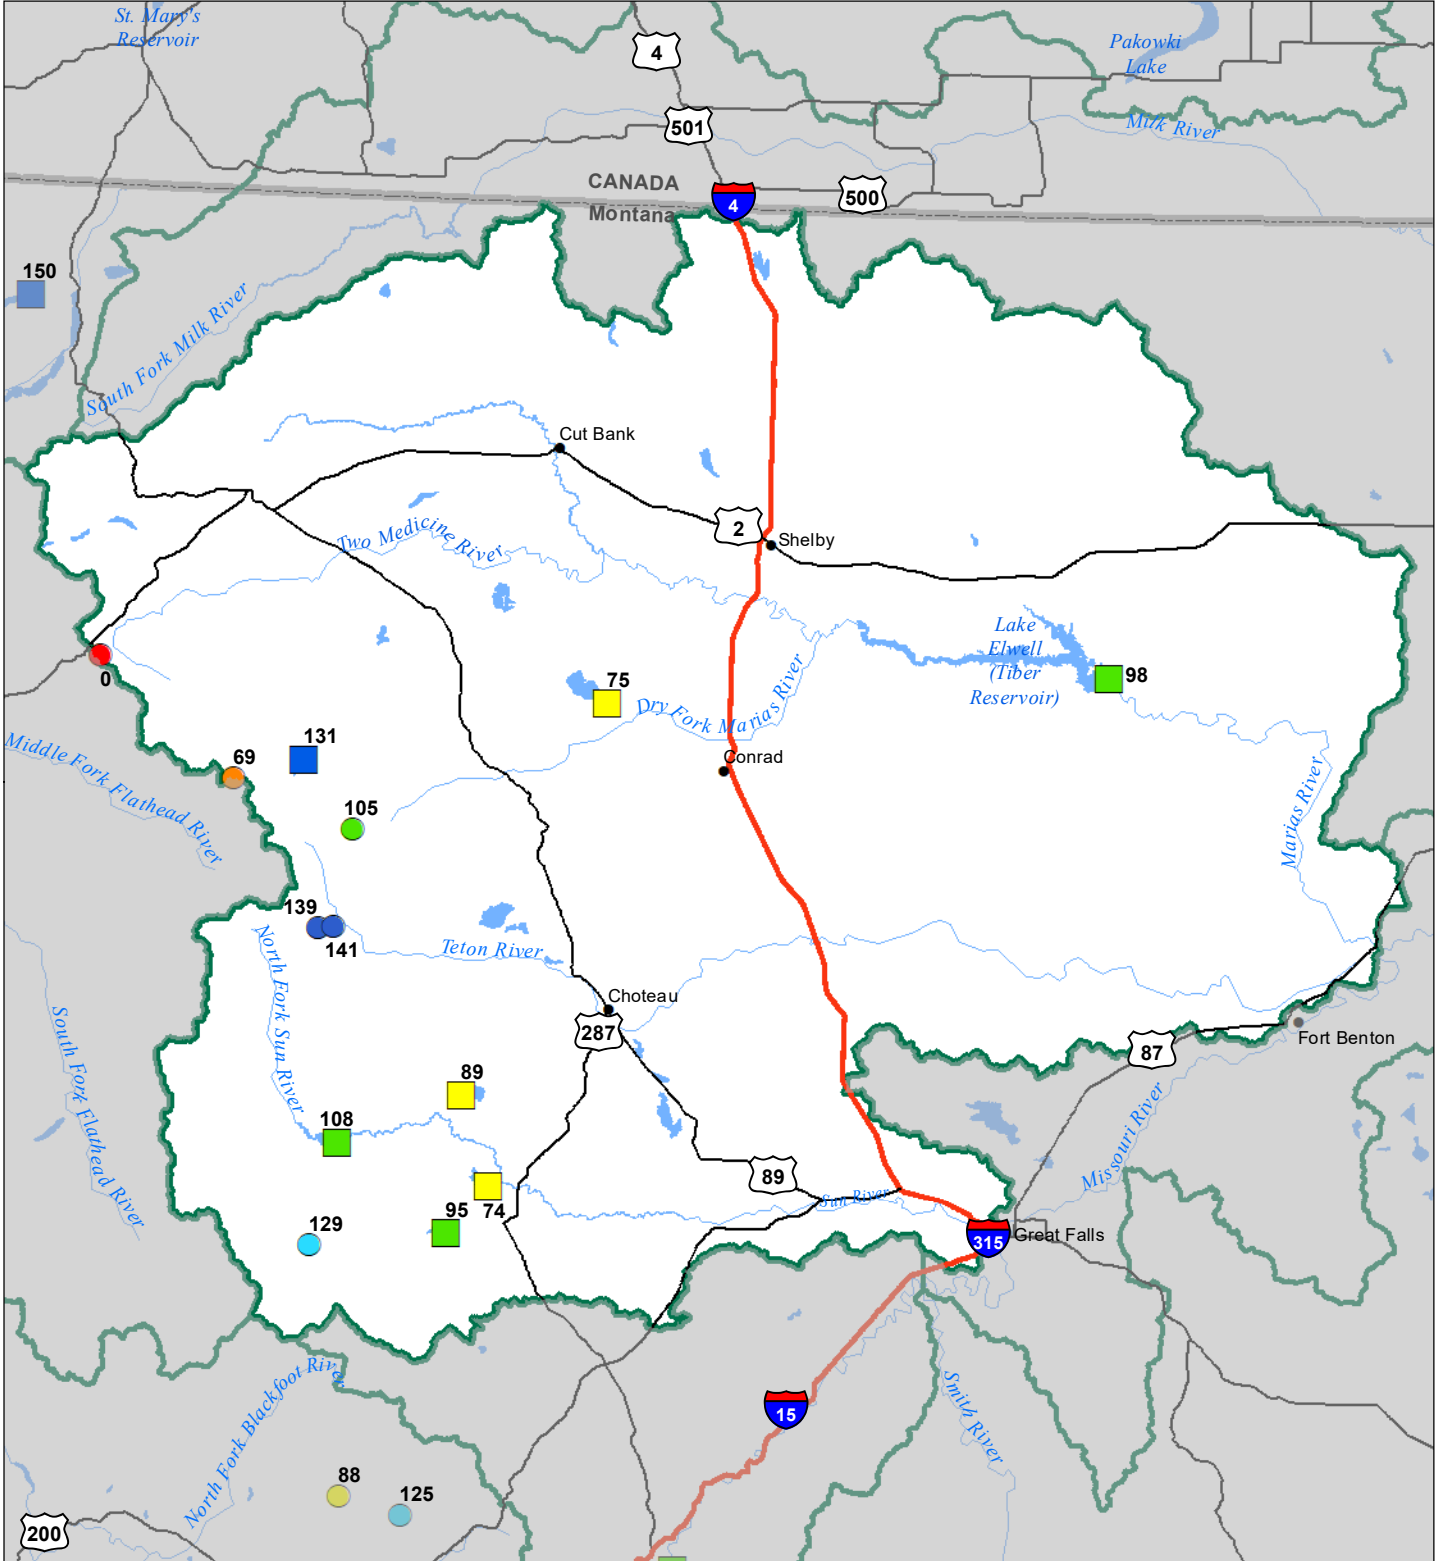

# Sun-Teton-Marias River Basin Monthly Precipitation and Reservoir Levels Percentage of Normal June 1, 2023 (May 1, 2022 - June 1, 2023)

### Precipitation Percent of Normal

#### SNOTEL

- > 150%
- 131 - 150%
- 111 - 130%
- 91 - 110%
- 71 - 90%
- 51 - 70%
- 1 - 50%