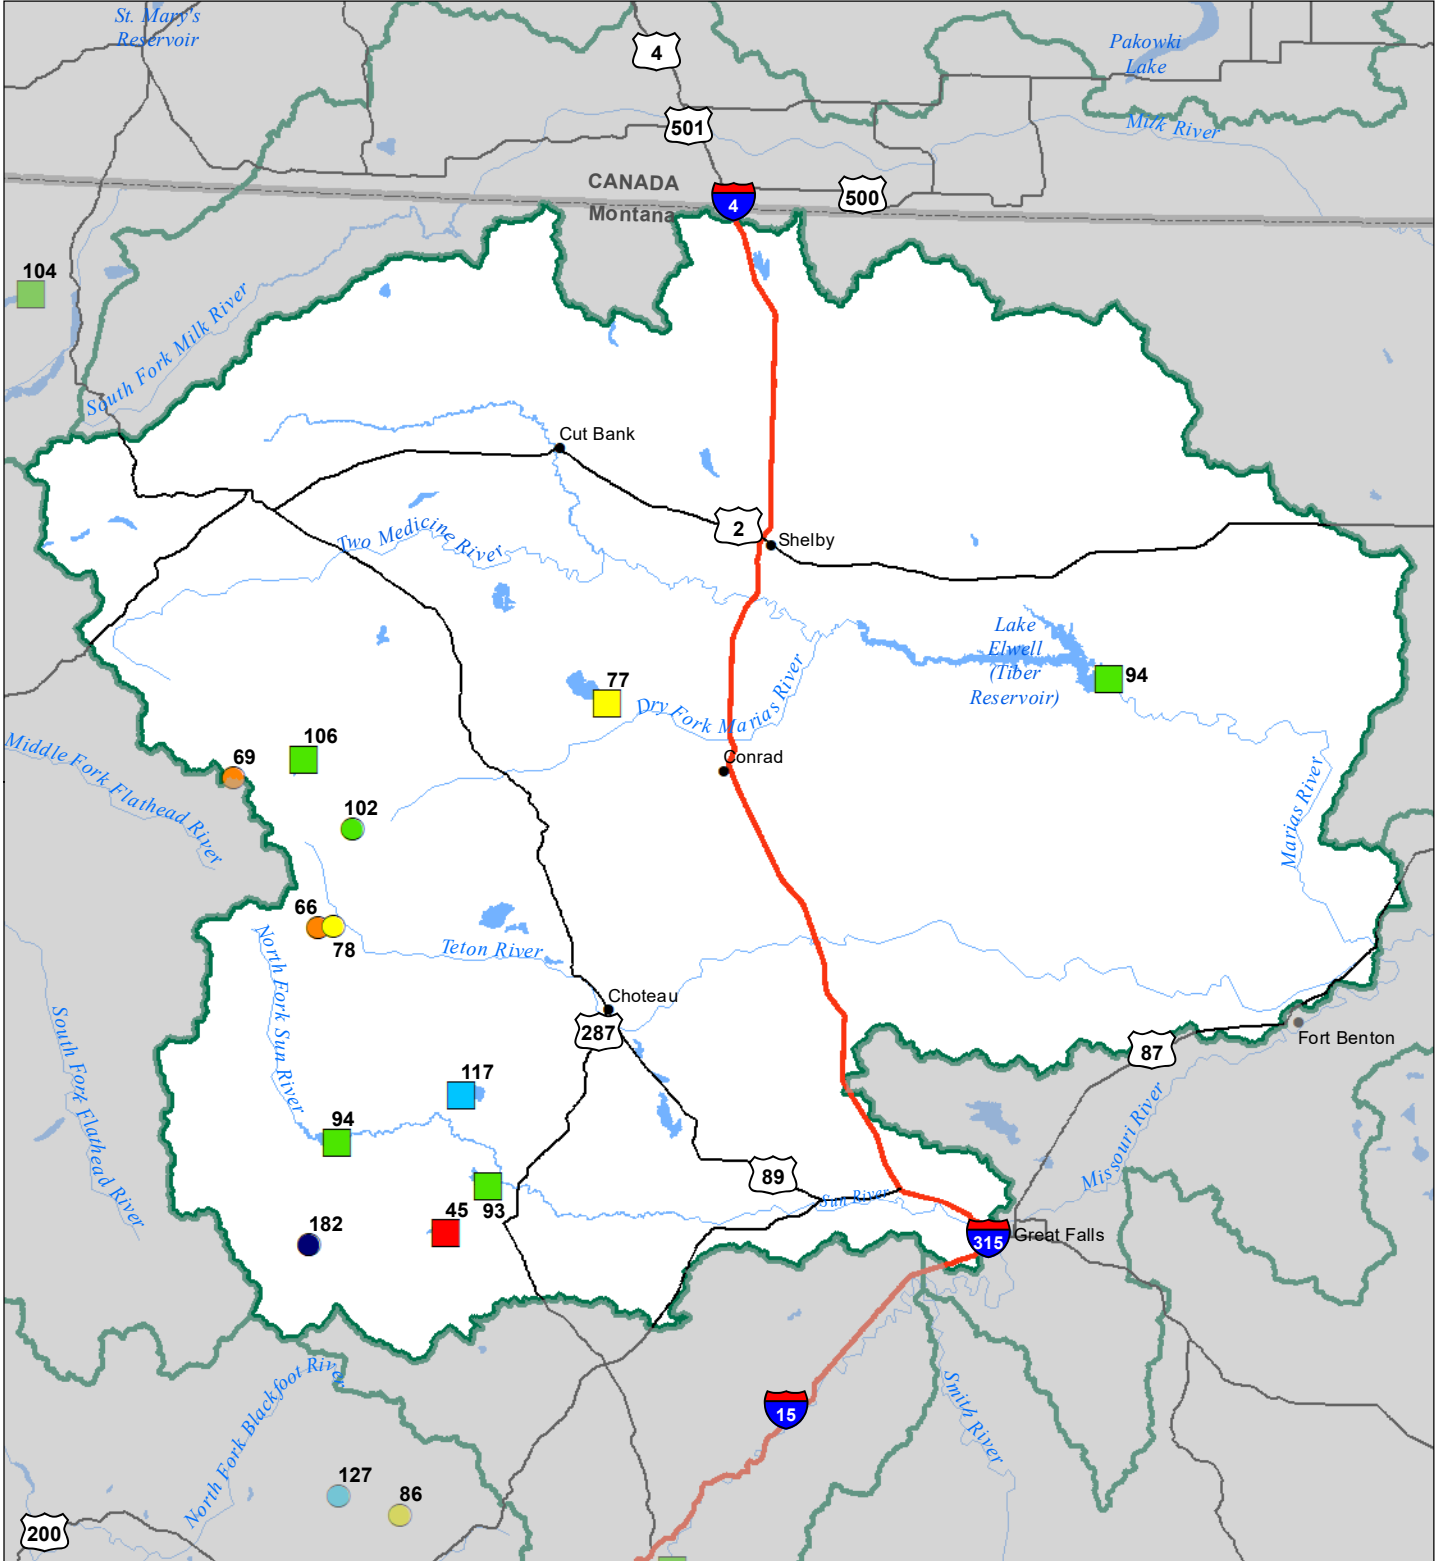

Sun-Teton-Marias River Basin

Monthly Precipitation and Reservoir Levels

Percentage of Normal

July 1, 2023 (June 1, 2023 - July 1, 2023)

Precipitation Percent of Normal

SNOTEL

- > 150%
- 131 - 150%
- 111 - 130%
- 91 - 110%
- 71 - 90%
- 51 - 70%
- 1 - 50%

COOP/ACIS

- > 150%
- 131 - 150%
- 111 - 130%
- 91 - 110%
- 71 - 90%
- 51 - 70%
- 1 - 50%

Reservoirs Percent of Normal

- > 150%
- 131 - 150%
- 111 - 130%
- 91 - 110%
- 71 - 90%
- 51 - 70%
- 1 - 50%