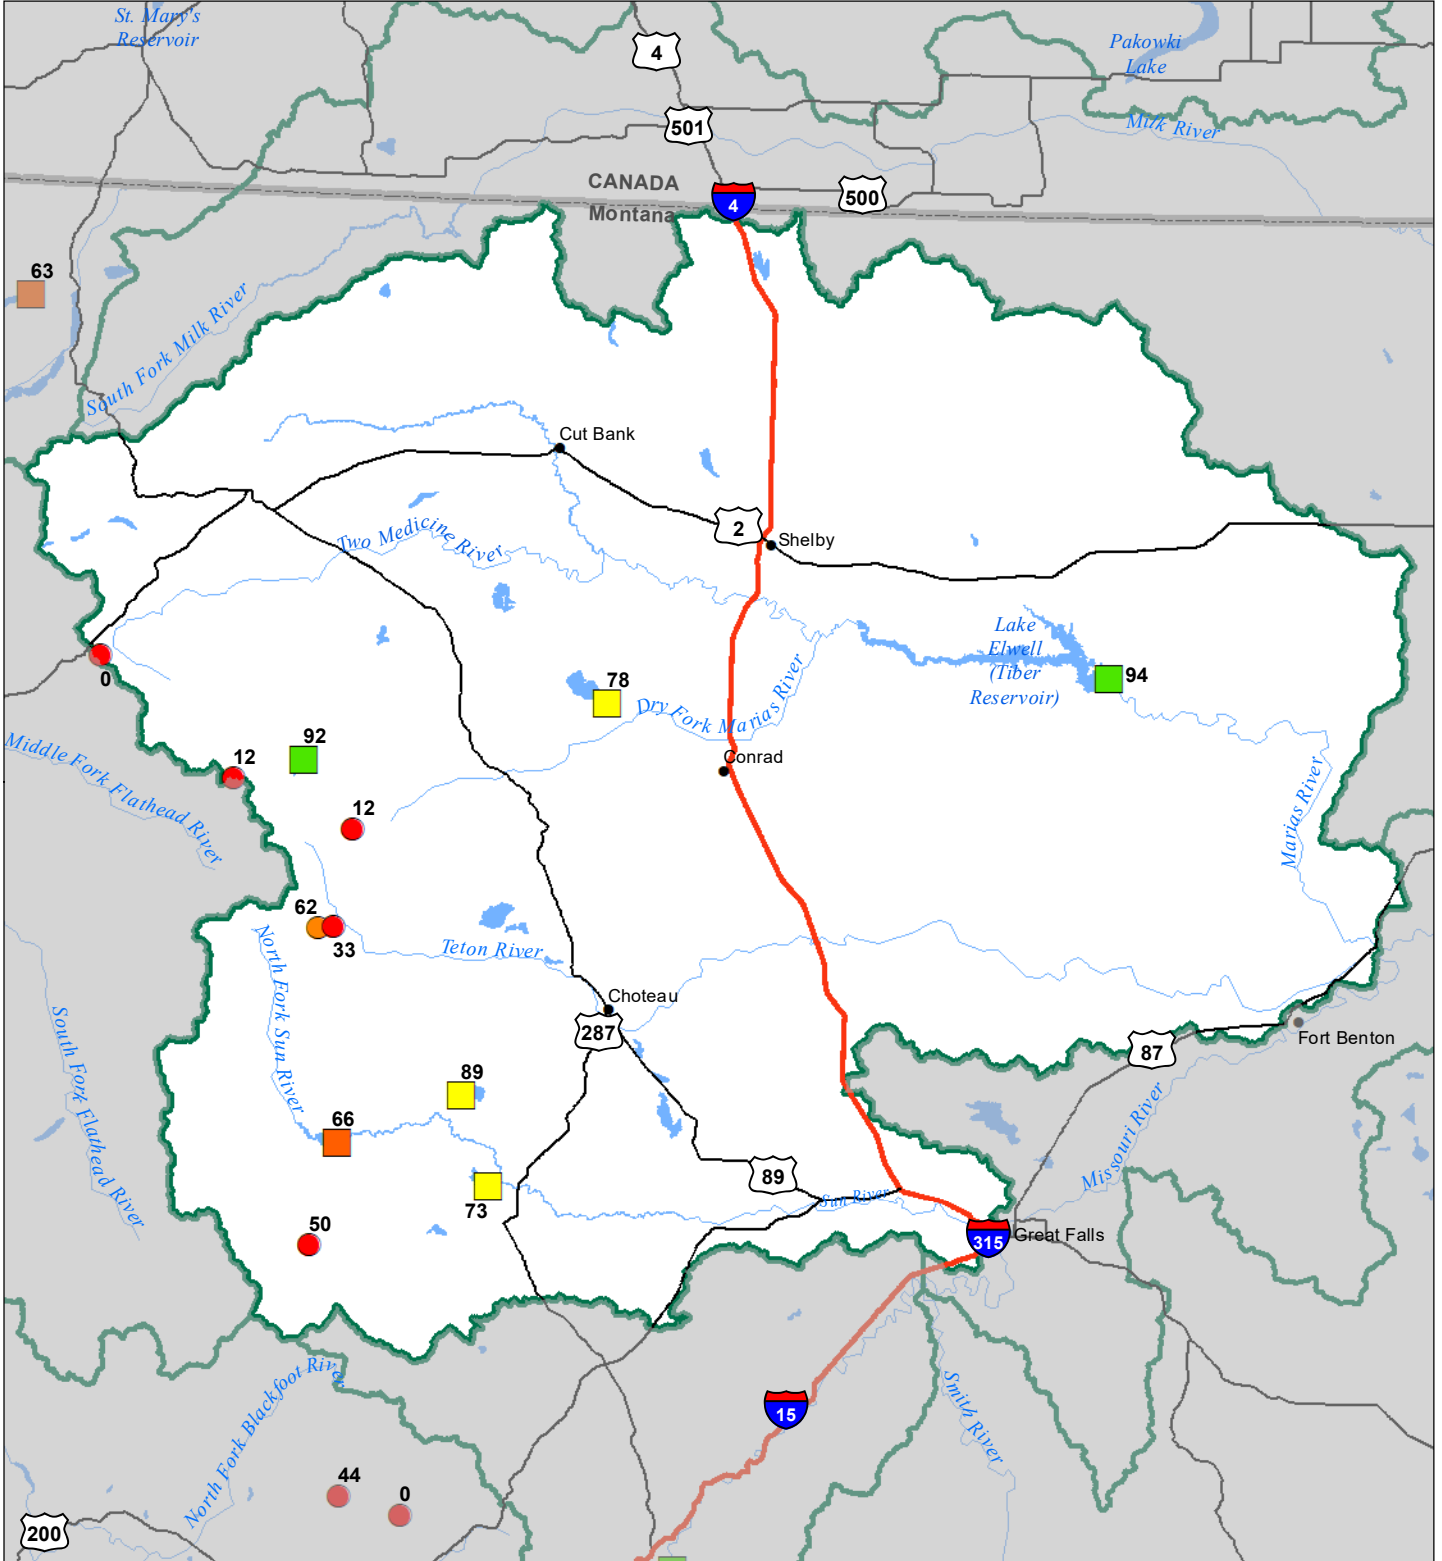

# Sun-Teton-Marias River Basin

## Monthly Precipitation and Reservoir Levels

#### August 1, 2023 (July 1, 2023 - August 1, 2023)