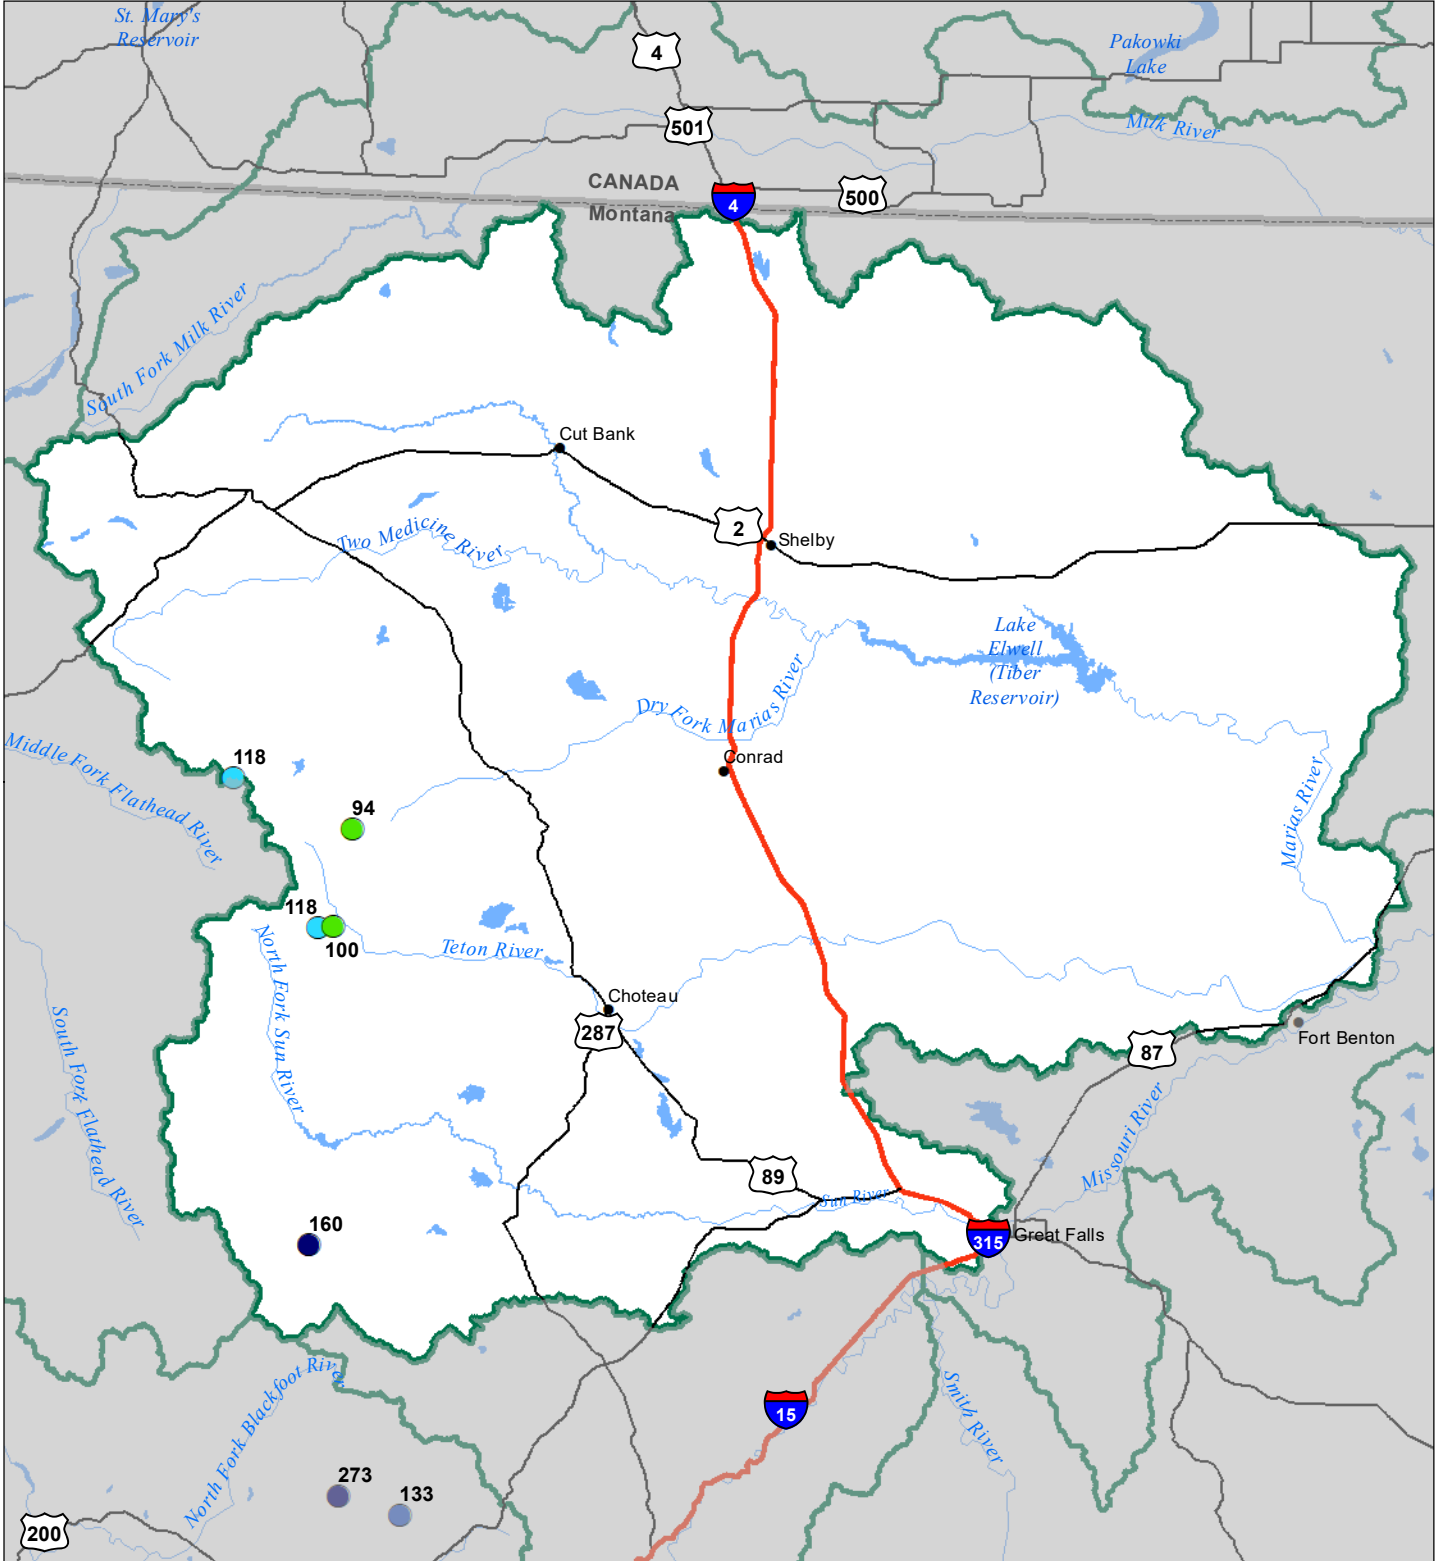

Sun-Teton-Marias River Basin
Monthly Precipitation and Reservoir Levels
Percentage of Normal
September 1, 2023 (August 1, 2023 - September 1, 2023)

**Precipitation
Percent of Normal**

SNOTEL

- > 150%
- 131 - 150%
- 111 - 130%
- 91 - 110%
- 71 - 90%
- 51 - 70%
- 1 - 50%