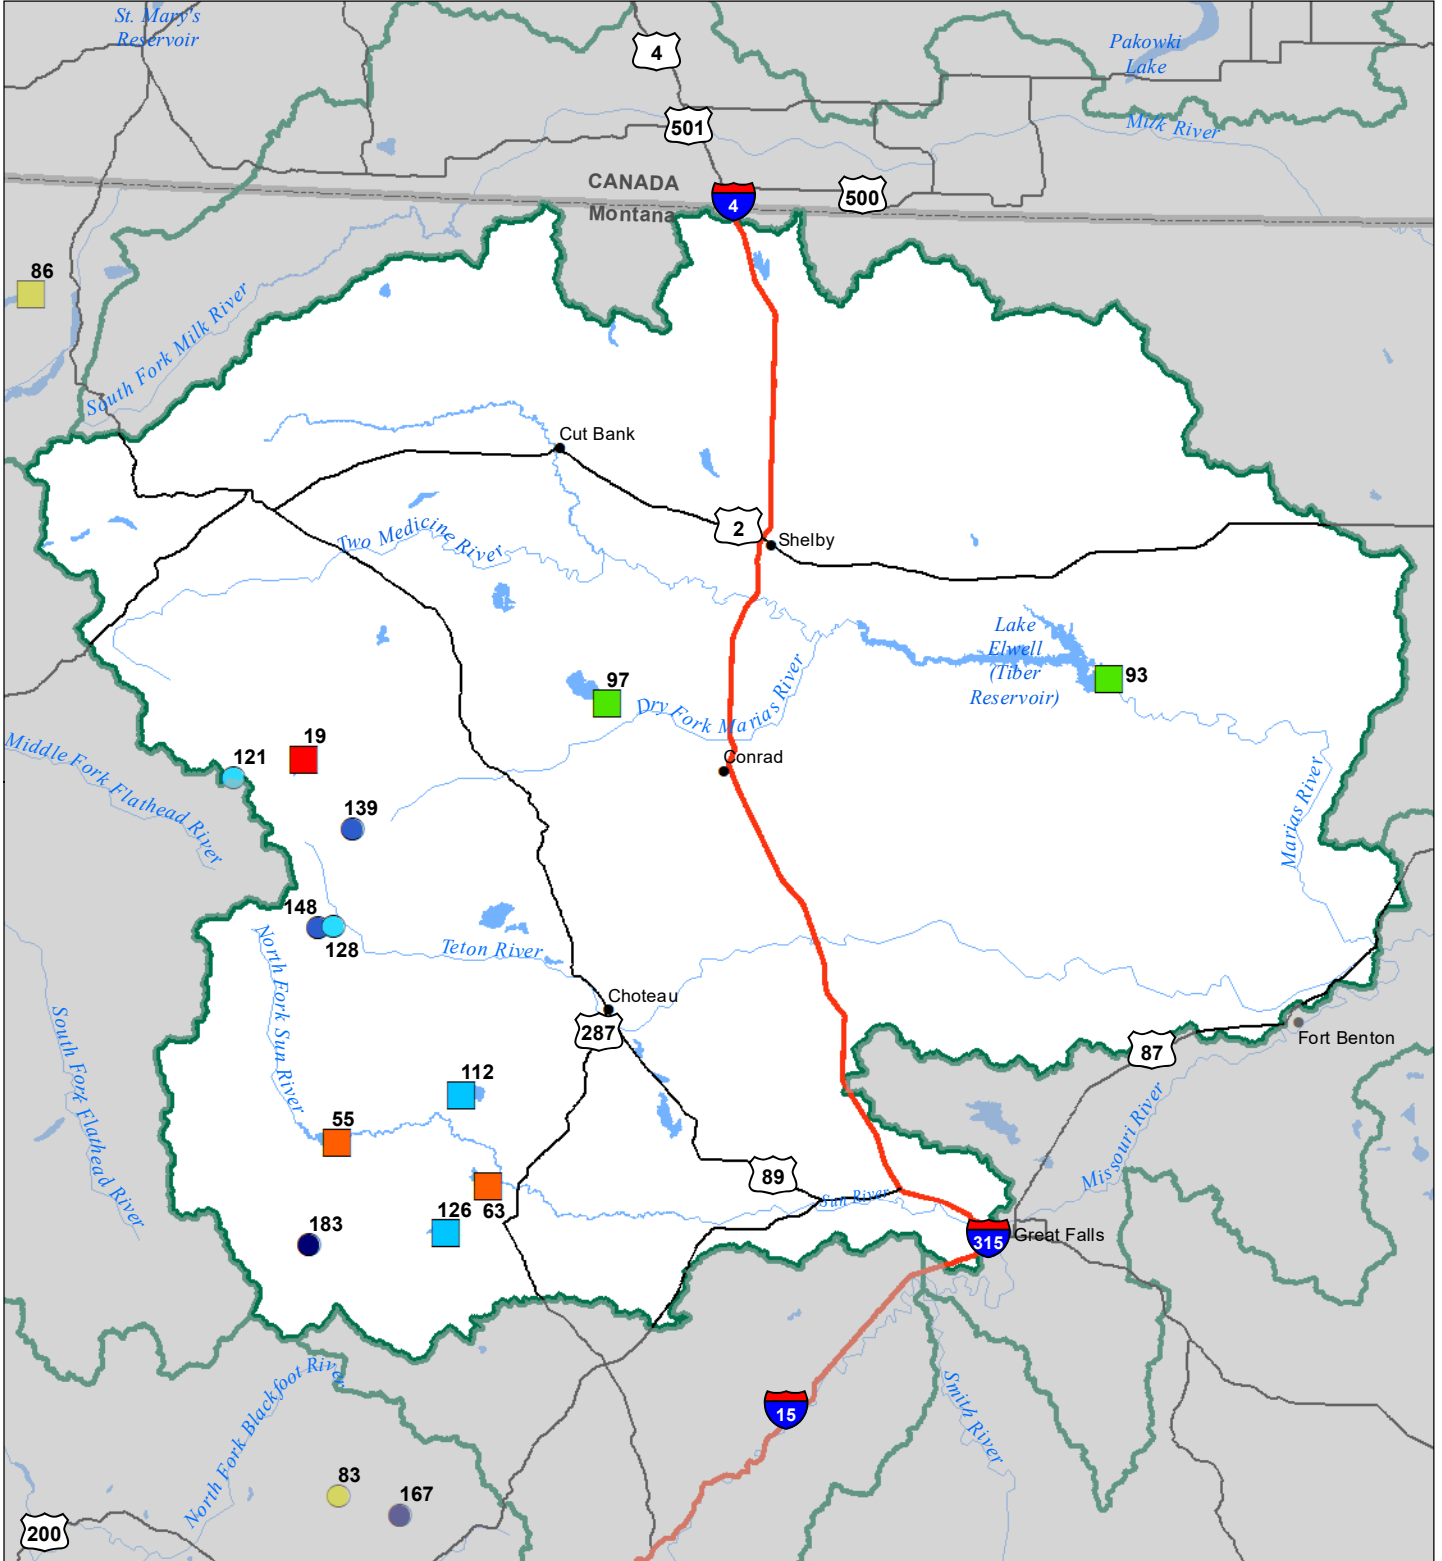

Sun-Teton-Marias River Basin

Monthly Precipitation and Reservoir Levels

Percentage of Normal

October 1, 2023 (September 1, 2023 - October 1, 2023)

Precipitation Percent of Normal

SNOTEL

- > 150%
- 131 - 150%
- 111 - 130%
- 91 - 110%
- 71 - 90%
- 51 - 70%
- 1 - 50%

COOP/ACIS

- > 150%
- 131 - 150%
- 111 - 130%
- 91 - 110%
- 71 - 90%
- 51 - 70%
- 1 - 50%

Reservoirs Percent of Normal

- > 150%
- 131 - 150%
- 111 - 130%
- 91 - 110%
- 71 - 90%
- 51 - 70%
- 1 - 50%