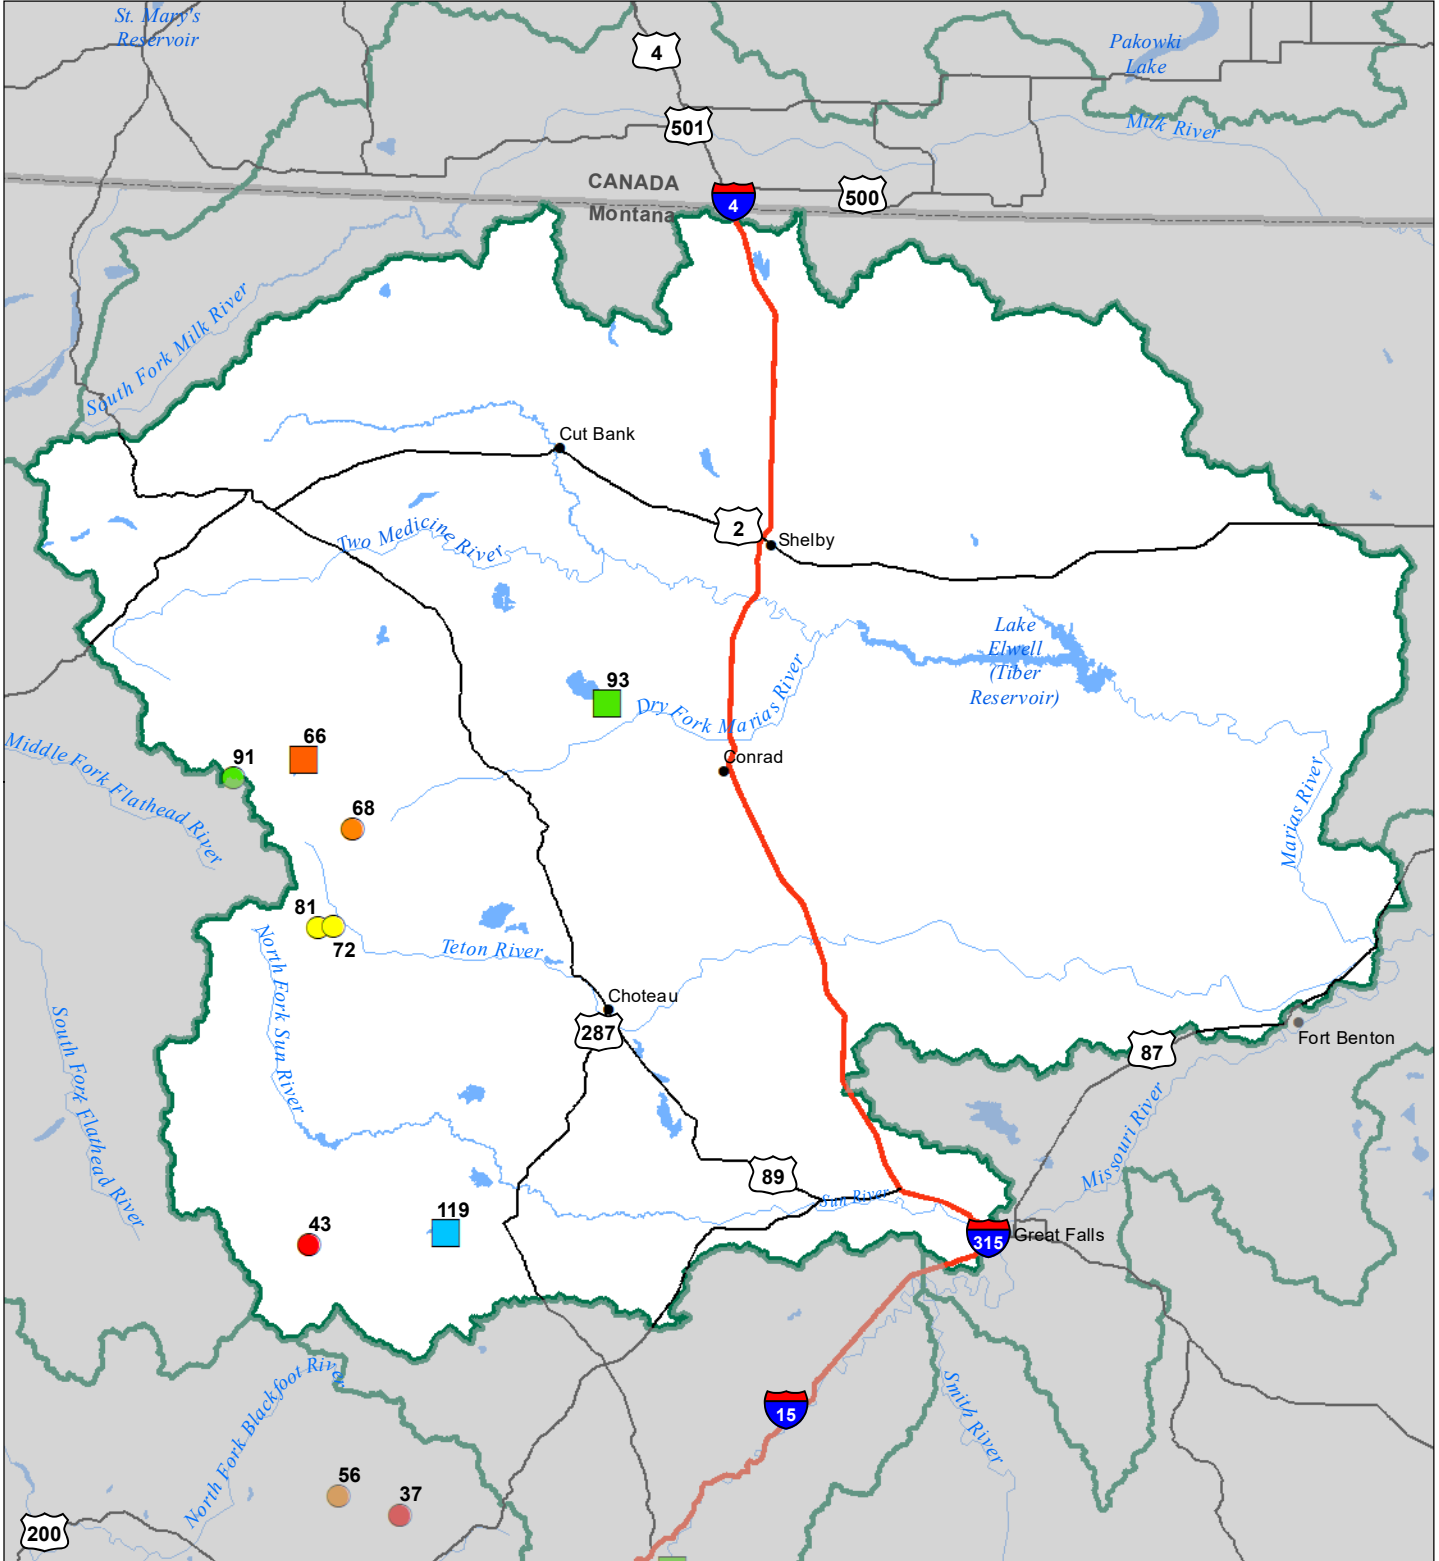

Sun-Teton-Marias River Basin

Monthly Precipitation and Reservoir Levels

Percentage of Normal

December 1, 2023 (November 1, 2023 - December 1, 2023)

Precipitation Percent of Normal

SNOTEL

- > 150%
- 131 - 150%
- 111 - 130%
- 91 - 110%
- 71 - 90%
- 51 - 70%
- 1 - 50%

COOP/ACIS

- > 150%
- 131 - 150%
- 111 - 130%
- 91 - 110%
- 71 - 90%
- 51 - 70%
- 1 - 50%

Reservoirs Percent of Normal

- > 150%
- 131 - 150%
- 111 - 130%
- 91 - 110%
- 71 - 90%
- 51 - 70%
- 1 - 50%