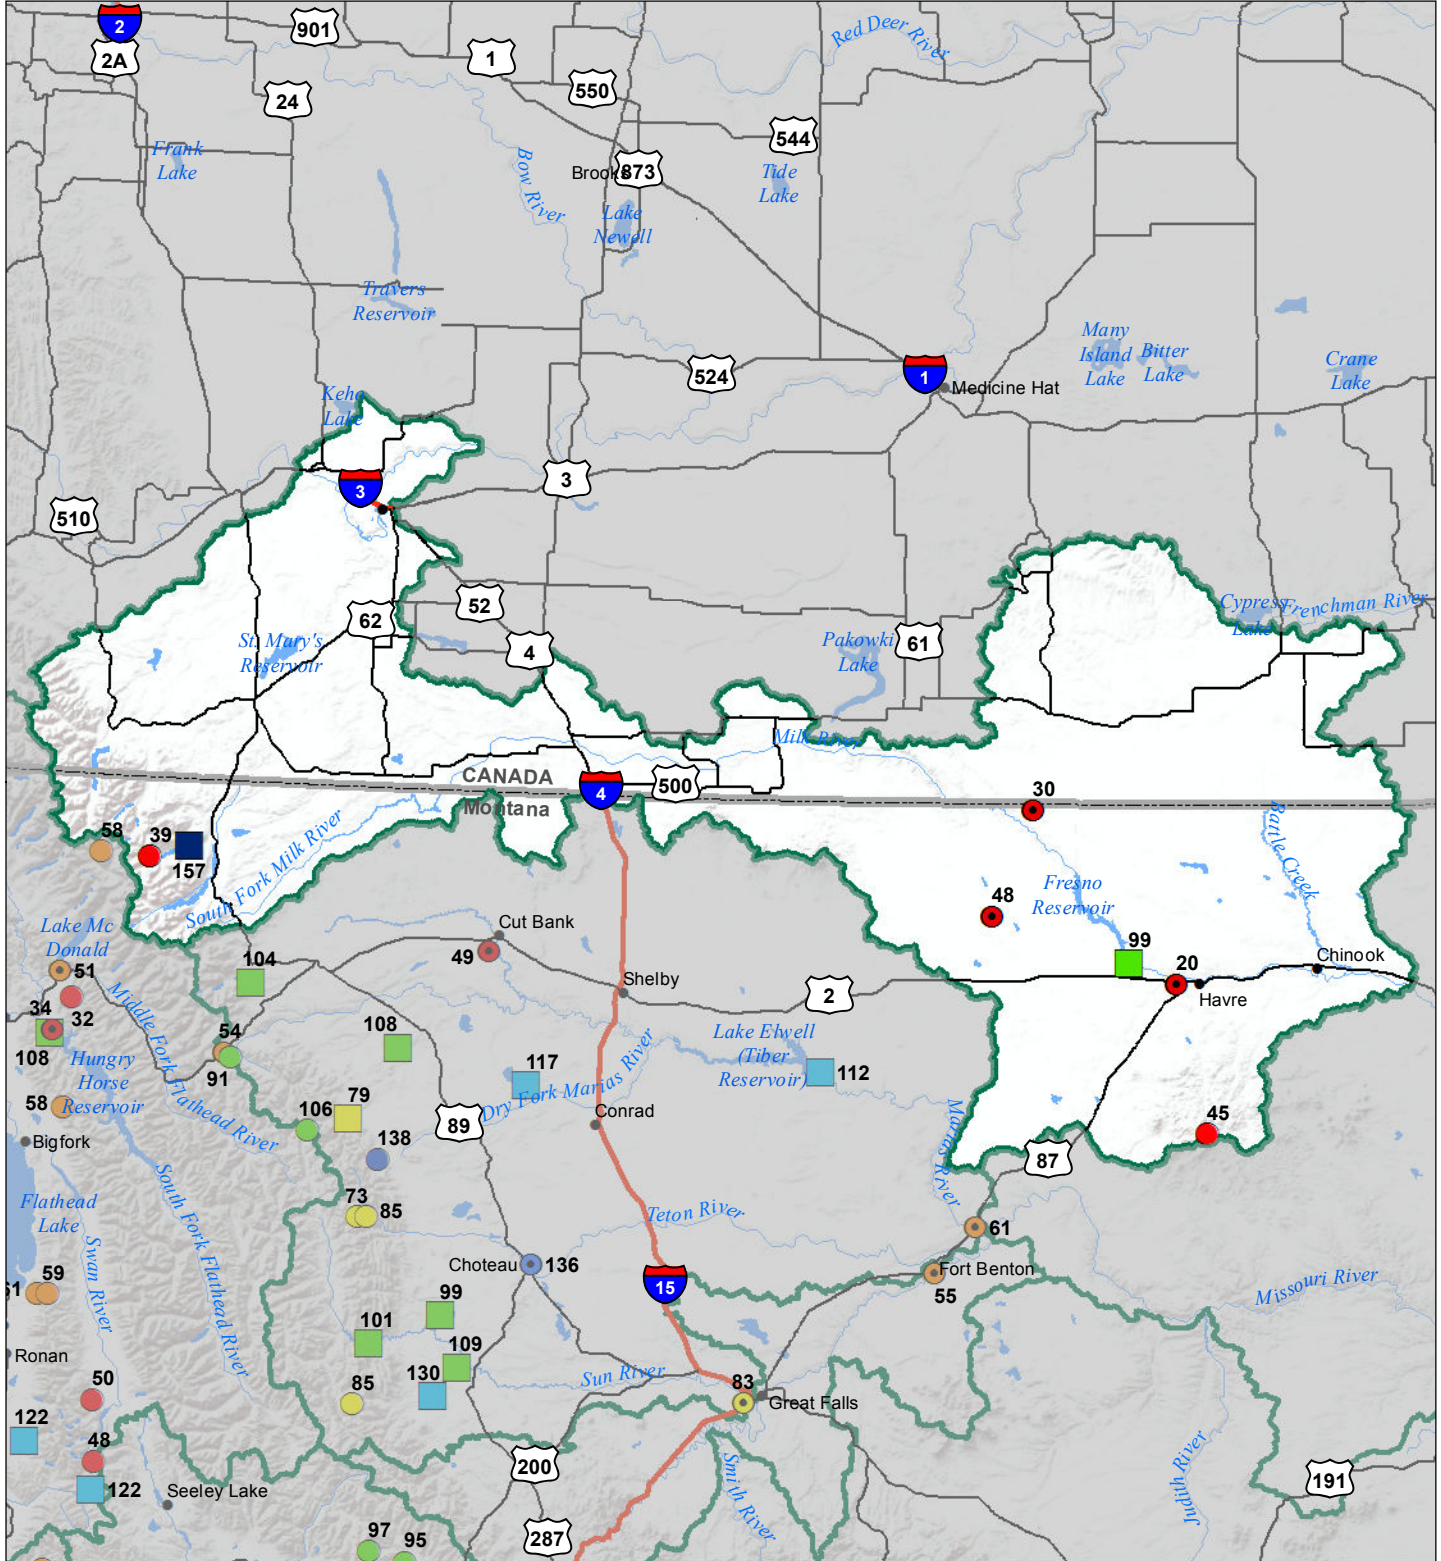

St Mary's-Milk River Basin Monthly Precipitation and Reservoir Levels Percentage of Normal June 1, 2017 (May 1, 2017 - June 1, 2017)

Precipitation Percent of Normal

- | SNOTEL | | COOP/ACIS | |
|--------------|------------|--------------|------------|
| ■ > 150% | ● 71 - 90% | ■ > 150% | ● 71 - 90% |
| ■ 131 - 150% | ● 51 - 70% | ■ 131 - 150% | ● 51 - 70% |
| ■ 111 - 130% | ● 1 - 50% | ■ 111 - 130% | ● 1 - 50% |
| ■ 91 - 110% | | ■ 91 - 110% | |

Reservoirs Percent of Normal

- > 150%
- 131 - 150%
- 111 - 130%
- 91 - 110%
- 71 - 90%
- 51 - 70%
- 1 - 50%