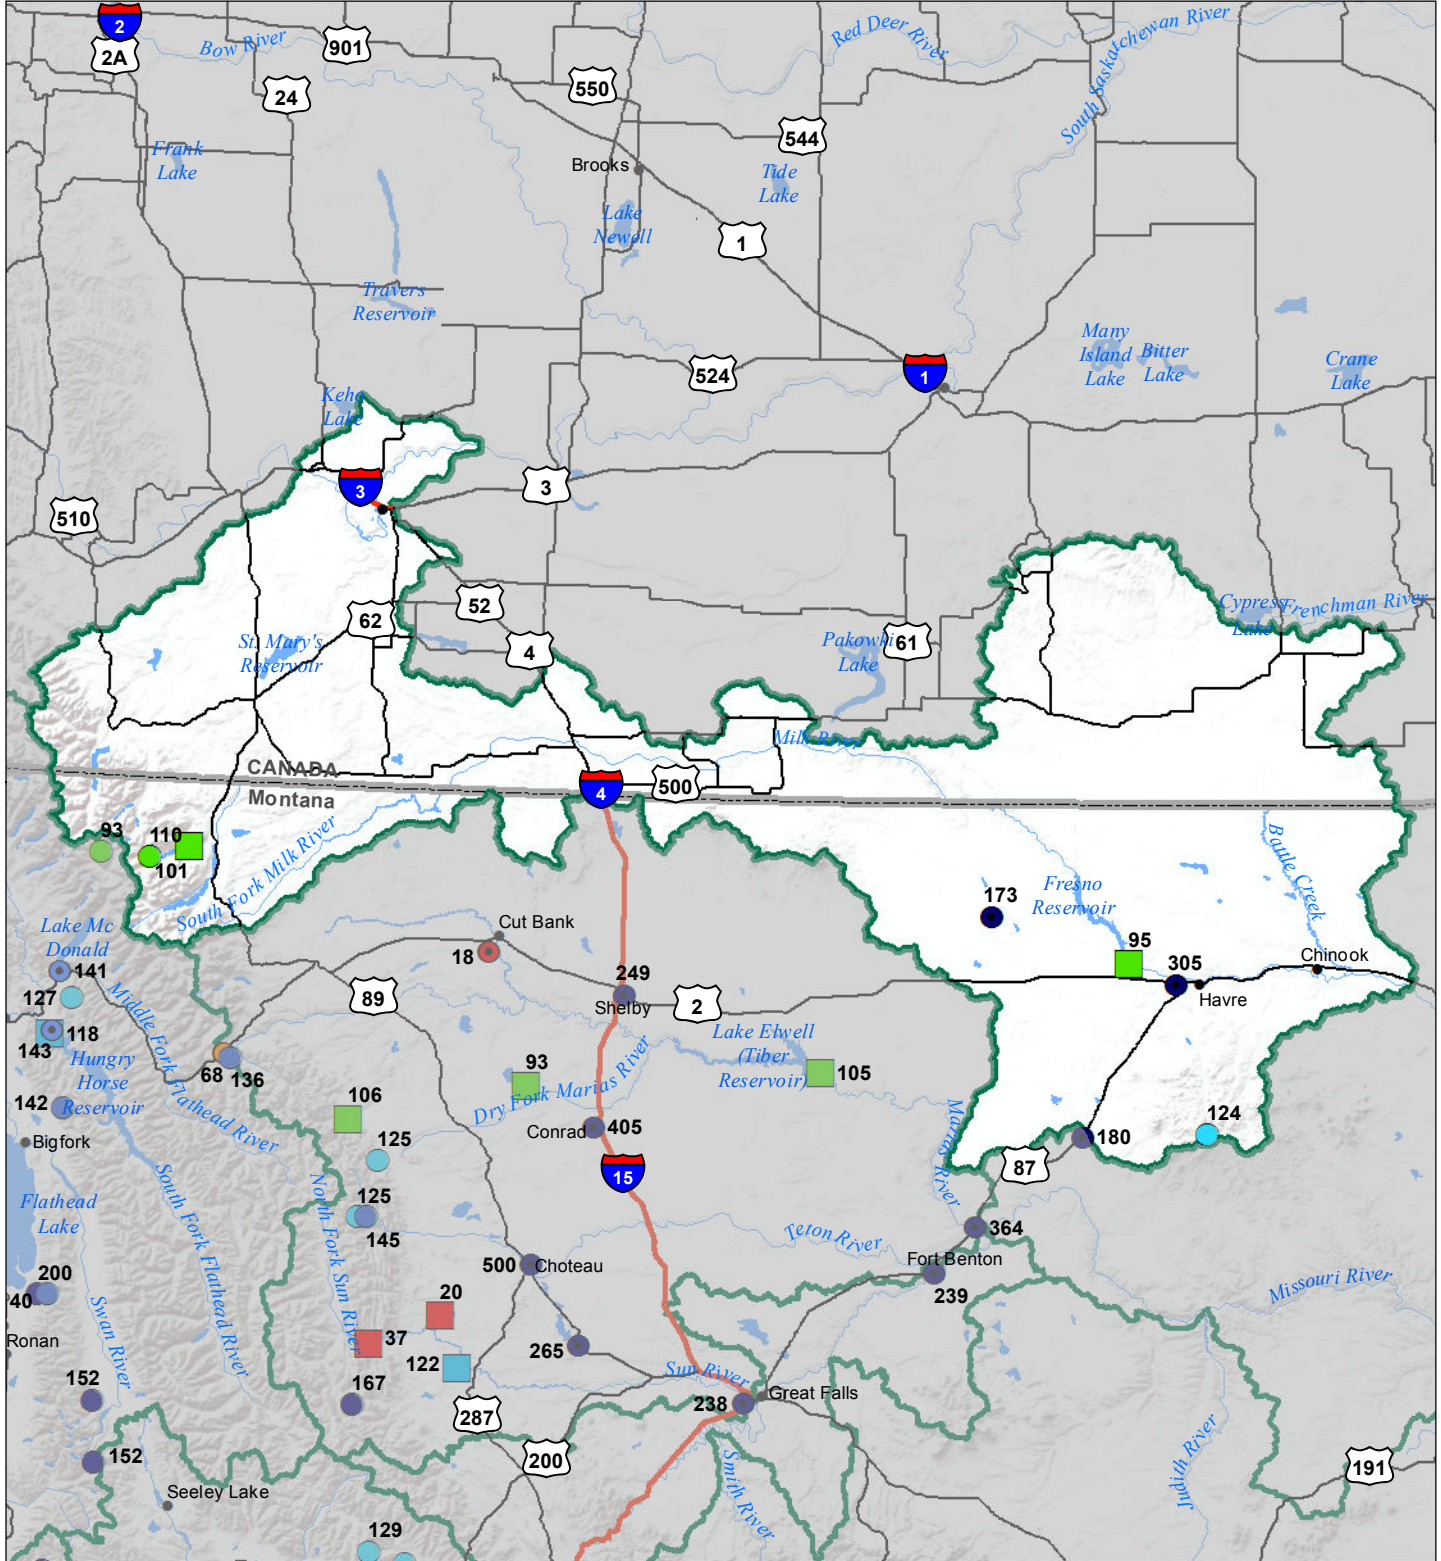

# St Mary's-Milk River Basin Monthly Precipitation and Reservoir Levels Percentage of Normal January 1, 2018 (December 1, 2017 - January 1, 2018)

### Precipitation Percent of Normal

#### SNOTEL

- > 150%
- 131 - 150%
- 111 - 130%
- 91 - 110%
- 71 - 90%
- 51 - 70%
- 1 - 50%