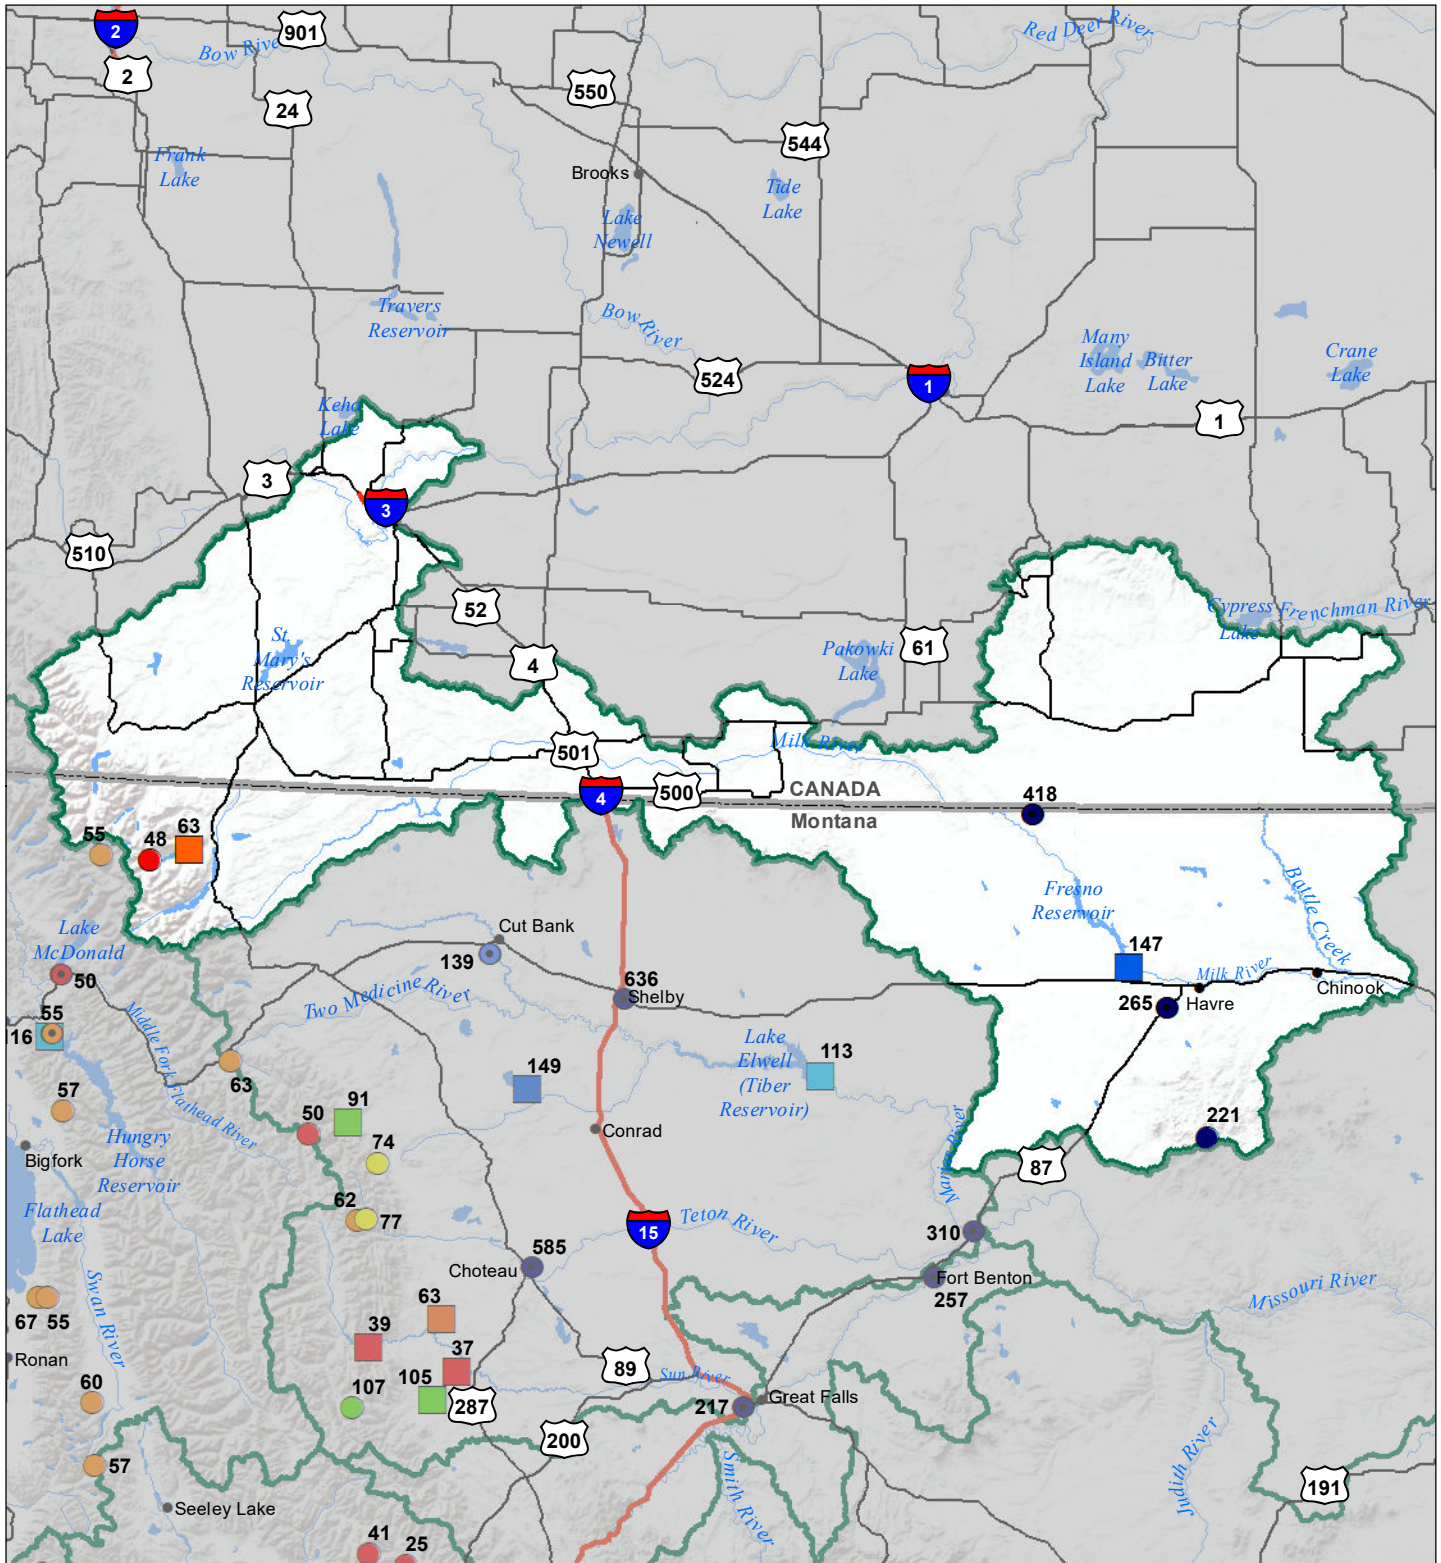

St Mary's-Milk River Basin Monthly Precipitation and Reservoir Levels Percentage of Normal

December 1, 2019 (November 1, 2019 - December 1, 2019)

Precipitation Percent of Normal

SNOTEL

- > 150%
- 131 - 150%
- 111 - 130%
- 91 - 110%
- 71 - 90%
- 51 - 70%
- 1 - 50%

COOP/ACIS

- > 150%
- 131 - 150%
- 111 - 130%
- 91 - 110%
- 71 - 90%
- 51 - 70%
- 1 - 50%

Reservoirs Percent of Normal

- > 150%
- 131 - 150%
- 111 - 130%
- 91 - 110%
- 71 - 90%
- 51 - 70%
- 1 - 50%