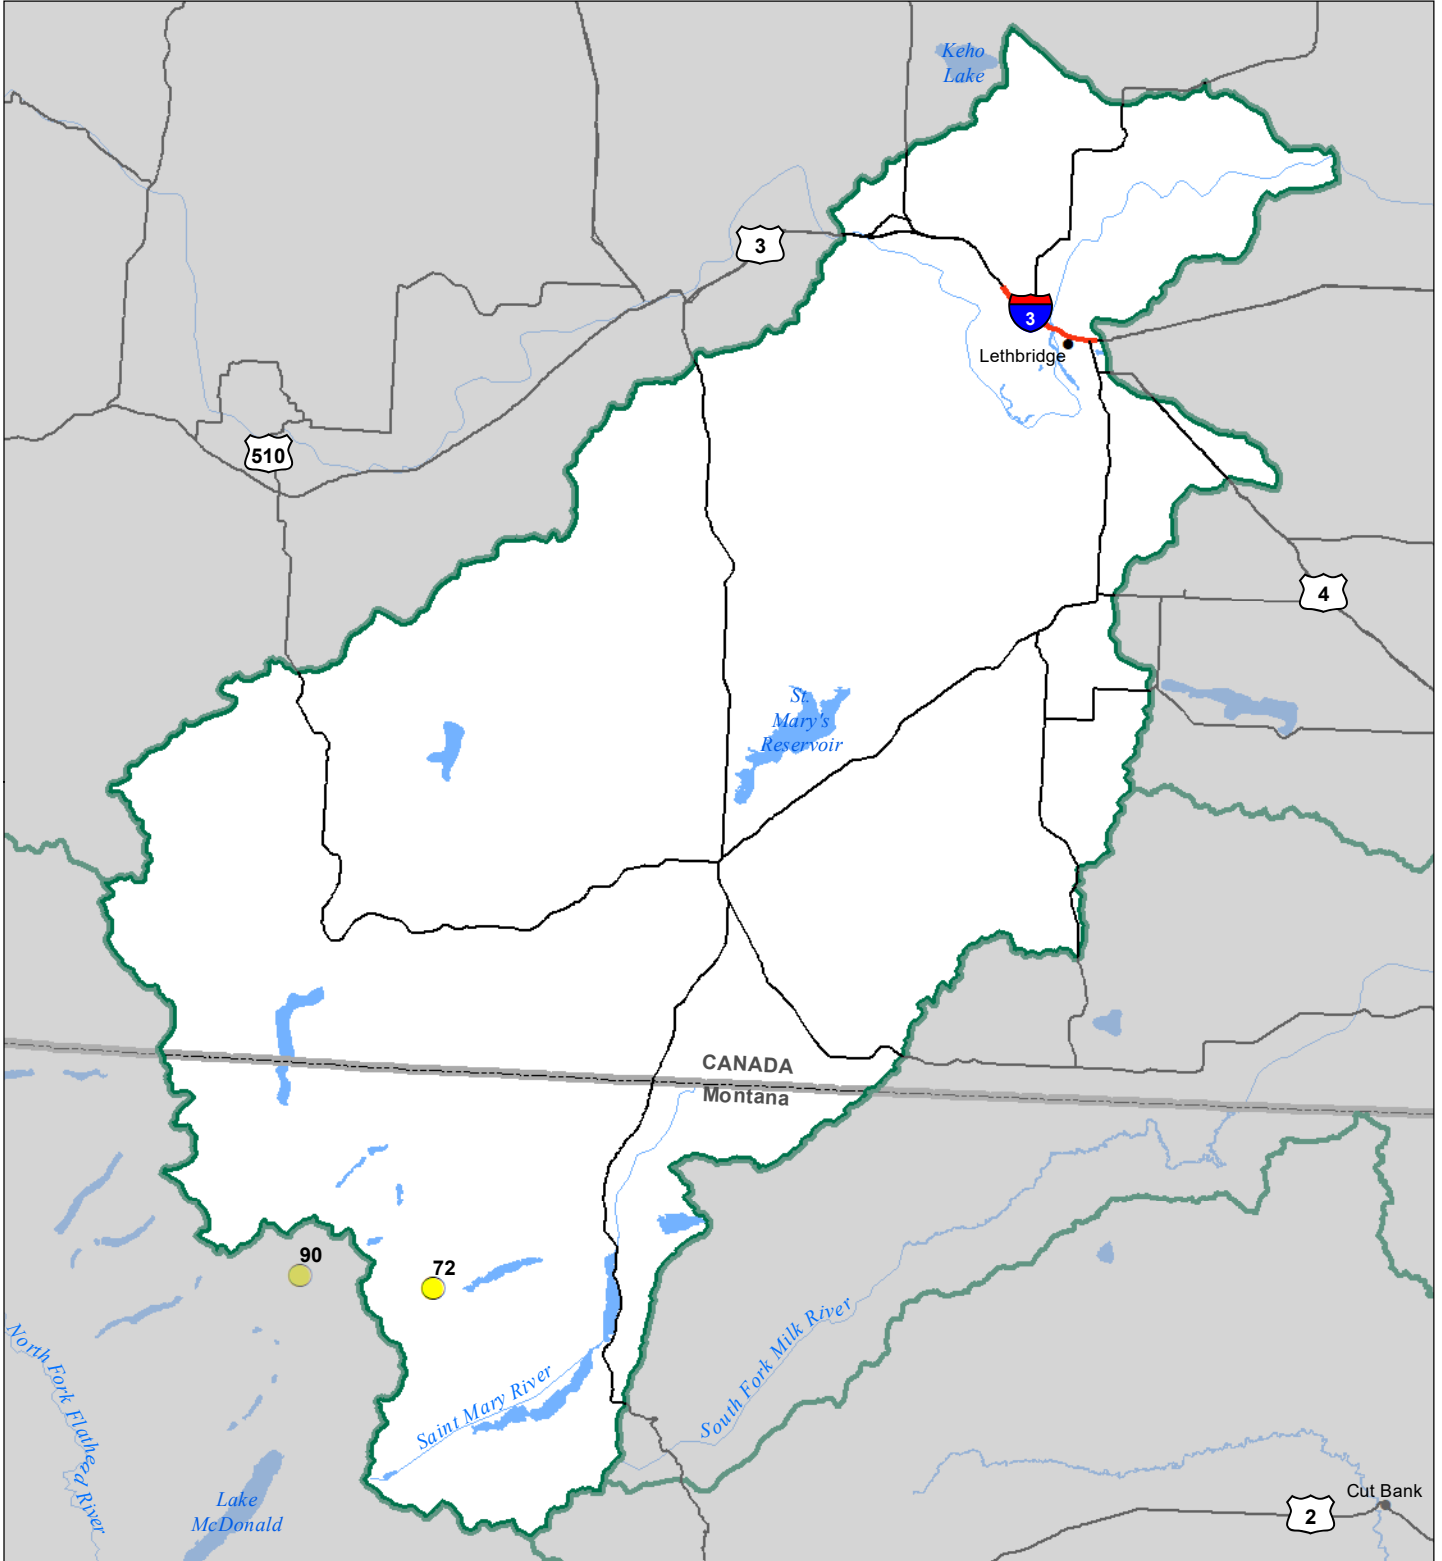

**St Mary's River Basin  
 Monthly Precipitation and Reservoir Levels  
 Percentage of Normal  
 December 1, 2023 (November 1, 2023 - December 1, 2023)**

**Precipitation  
 Percent of Normal**

**SNOTEL**