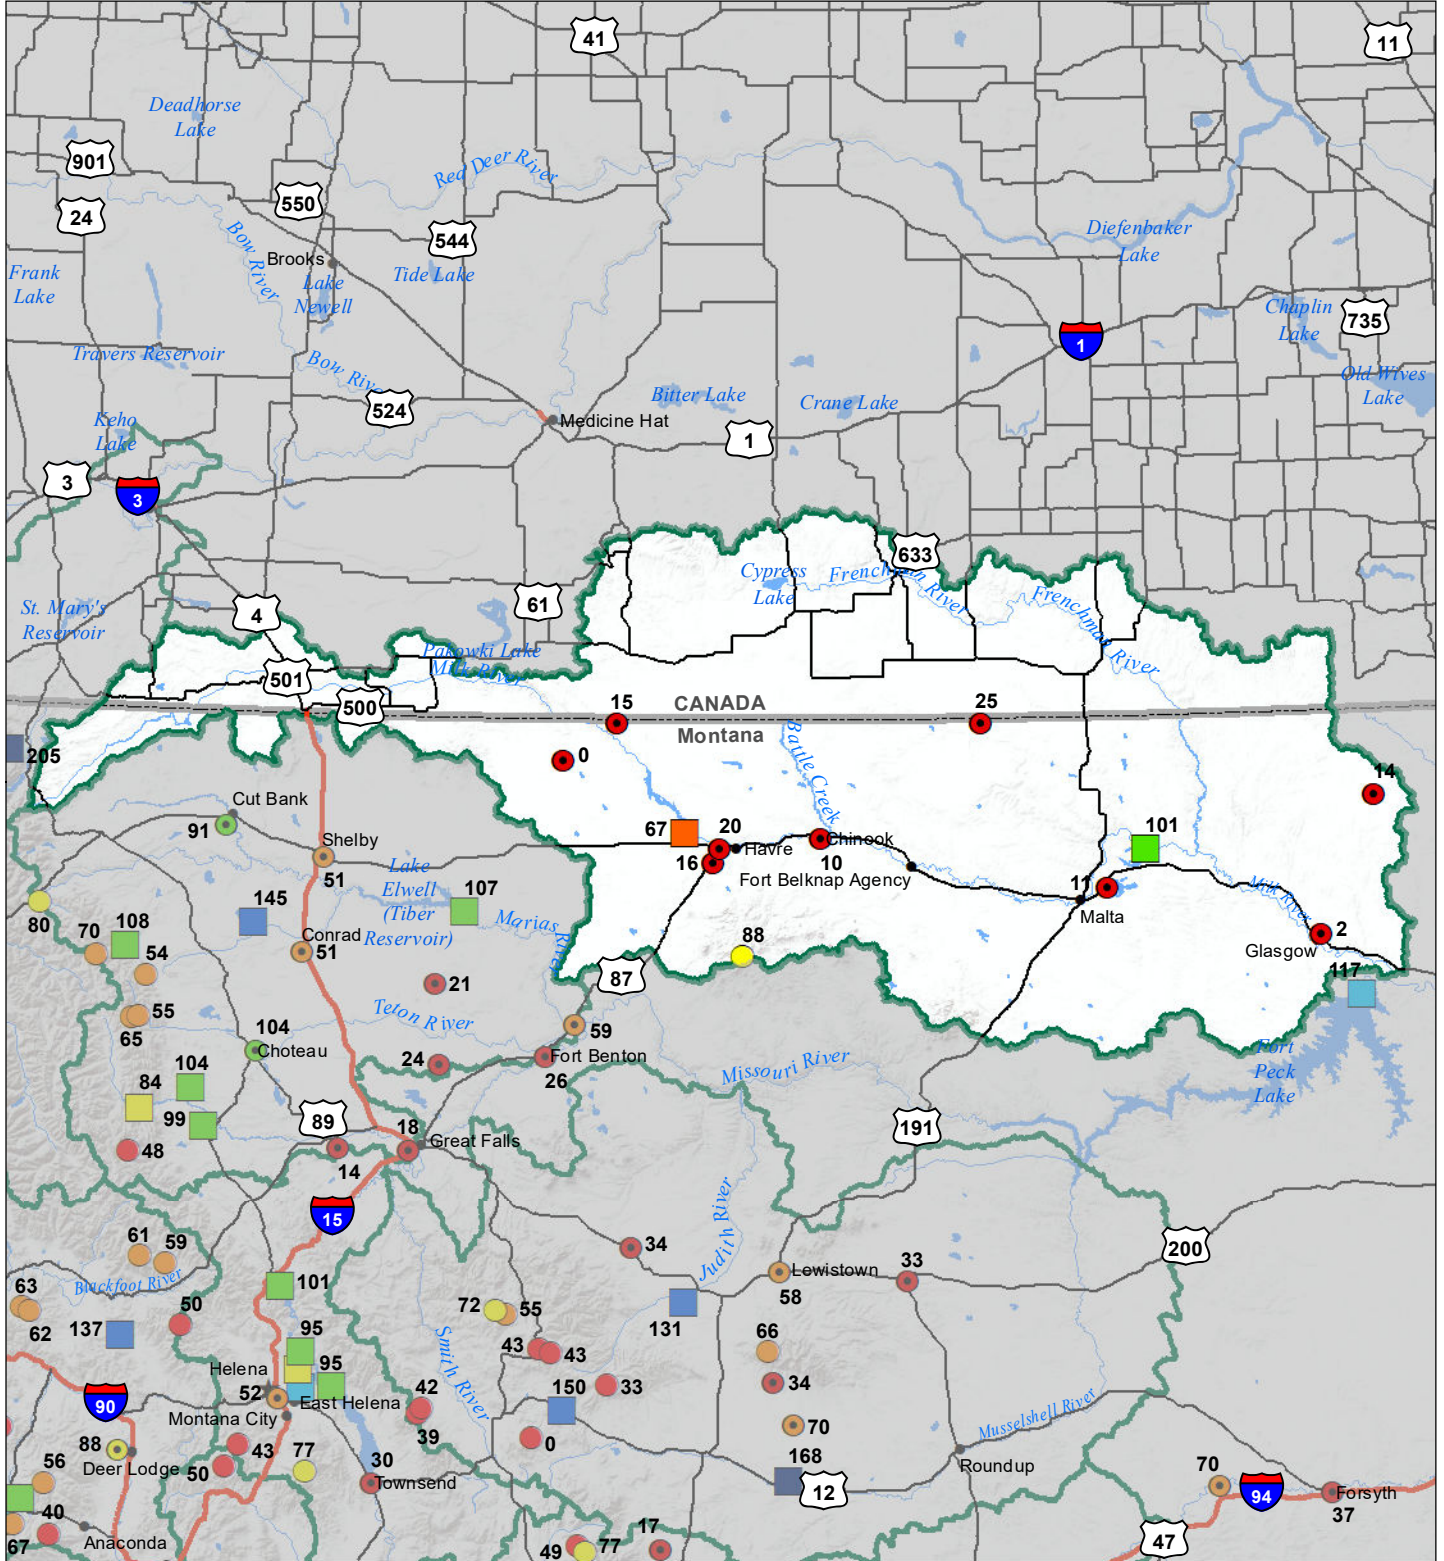

# Milk River Basin

## Monthly Precipitation and Reservoir Levels

#### January 1, 2021 (December 1, 2020 - January 1, 2021)