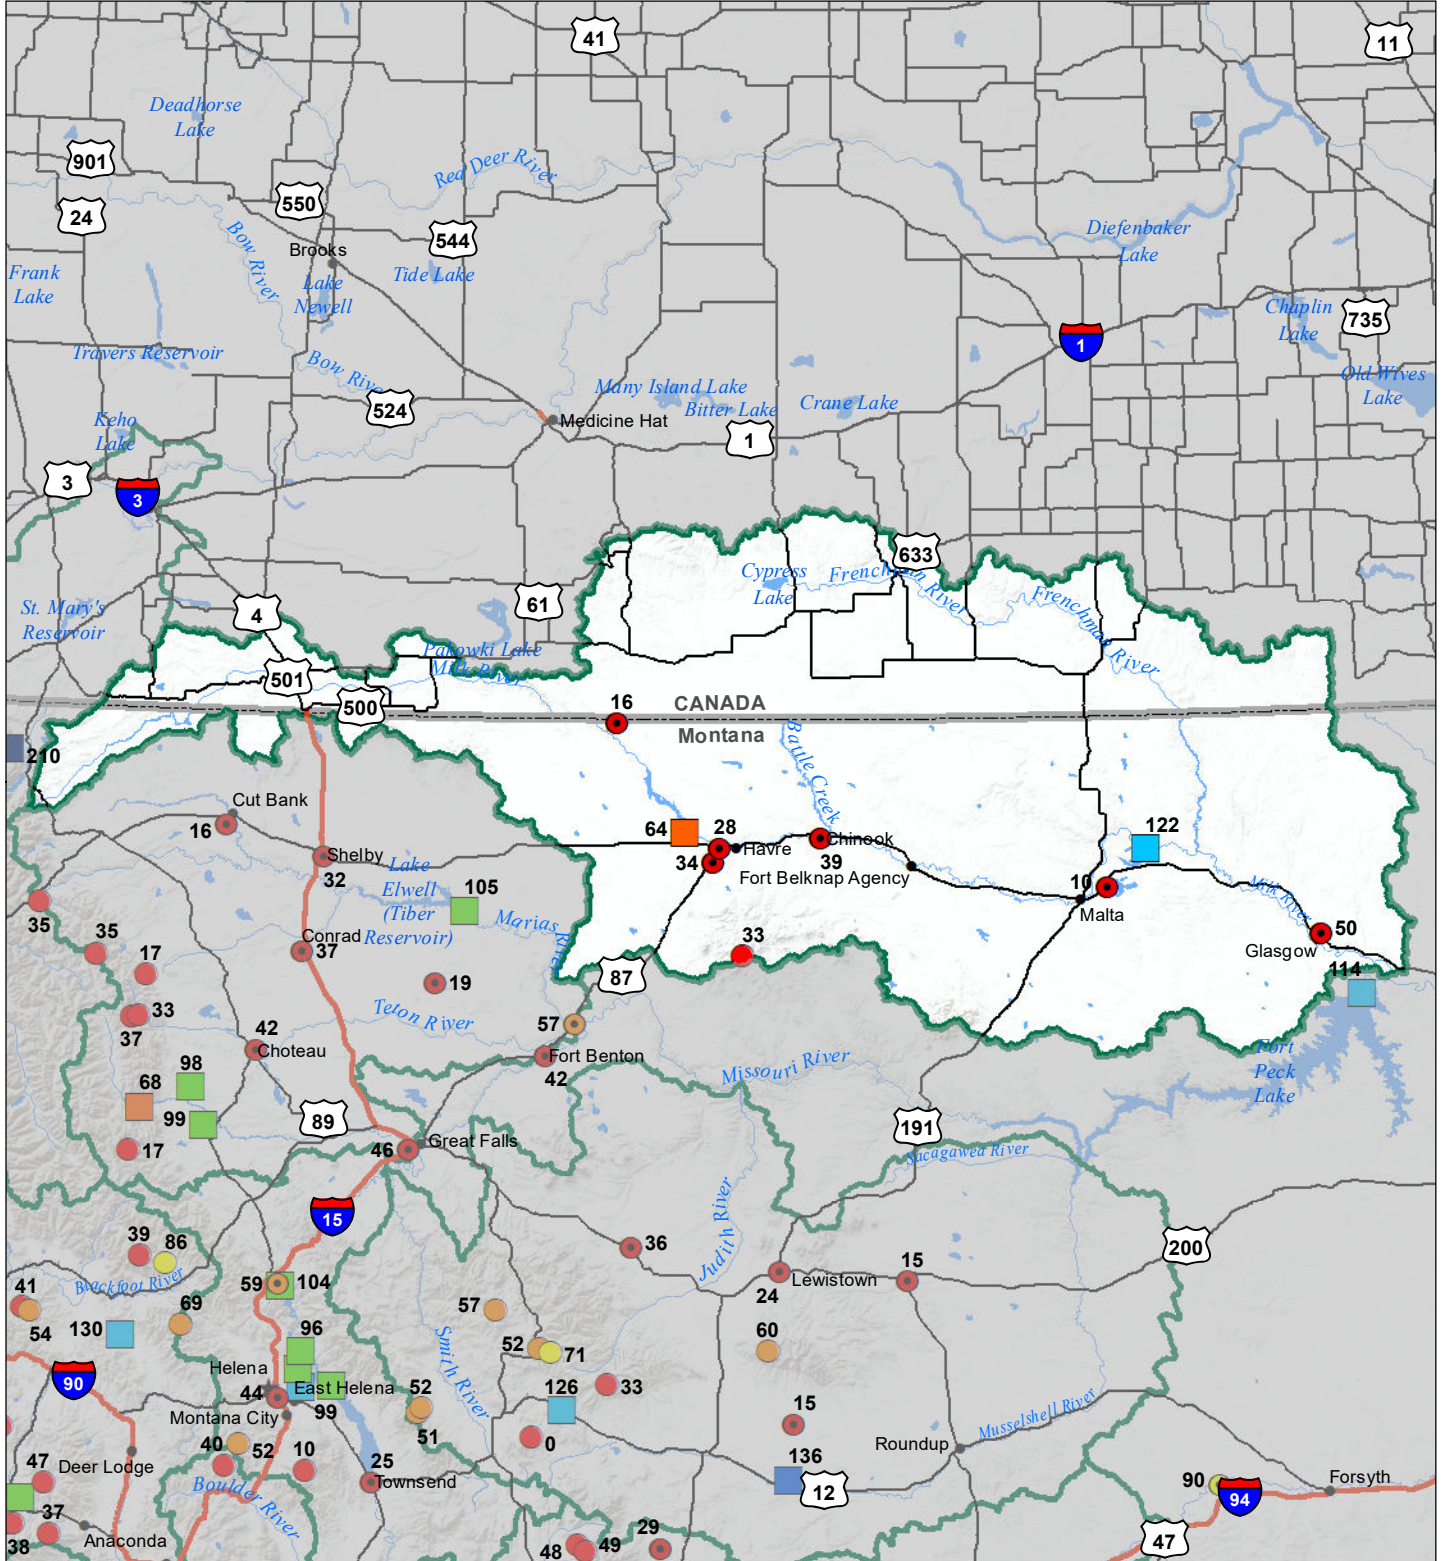

Milk River Basin

Monthly Precipitation and Reservoir Levels Percentage of Normal

April 1, 2021 (March 1, 2021 - April 1, 2021)

Precipitation Percent of Normal

SNOTEL

- > 150%
- 131 - 150%
- 111 - 130%
- 91 - 110%
- 71 - 90%
- 51 - 70%
- 1 - 50%

COOP/ACIS

- > 150%
- 131 - 150%
- 111 - 130%
- 91 - 110%
- 71 - 90%
- 51 - 70%
- 1 - 50%

Reservoirs Percent of Normal

- > 150%
- 131 - 150%
- 111 - 130%
- 91 - 110%
- 71 - 90%
- 51 - 70%
- 1 - 50%