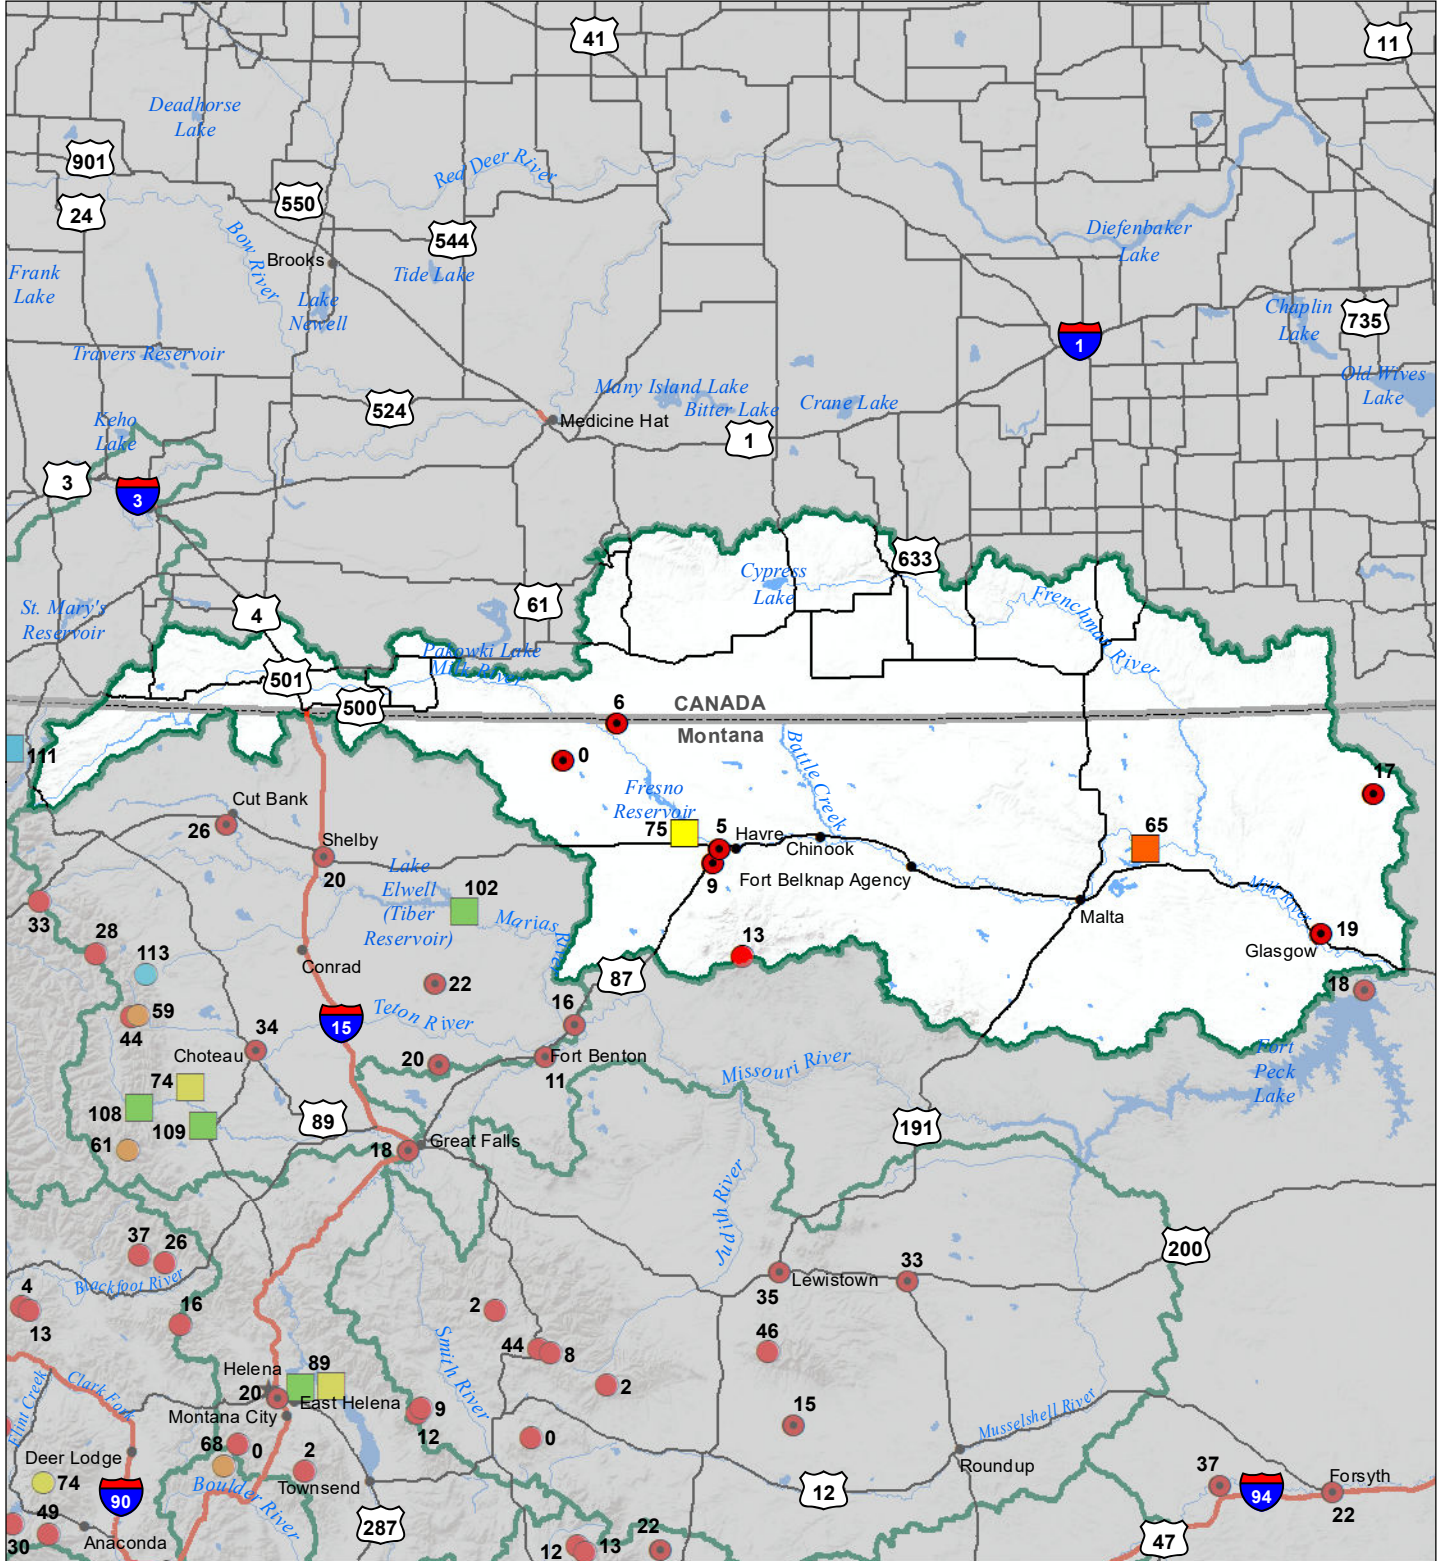

Milk River Basin

Monthly Precipitation and Reservoir Levels

Percentage of Normal

July 1, 2021 (June 1, 2021 - July 1, 2021)

Precipitation Percent of Normal

SNOTEL

- > 150%
- 131 - 150%
- 111 - 130%
- 91 - 110%
- 71 - 90%
- 51 - 70%
- 1 - 50%

COOP/ACIS

- > 150%
- 131 - 150%
- 111 - 130%
- 91 - 110%
- 71 - 90%
- 51 - 70%
- 1 - 50%

Reservoirs Percent of Normal

- > 150%
- 131 - 150%
- 111 - 130%
- 91 - 110%
- 71 - 90%
- 51 - 70%
- 1 - 50%