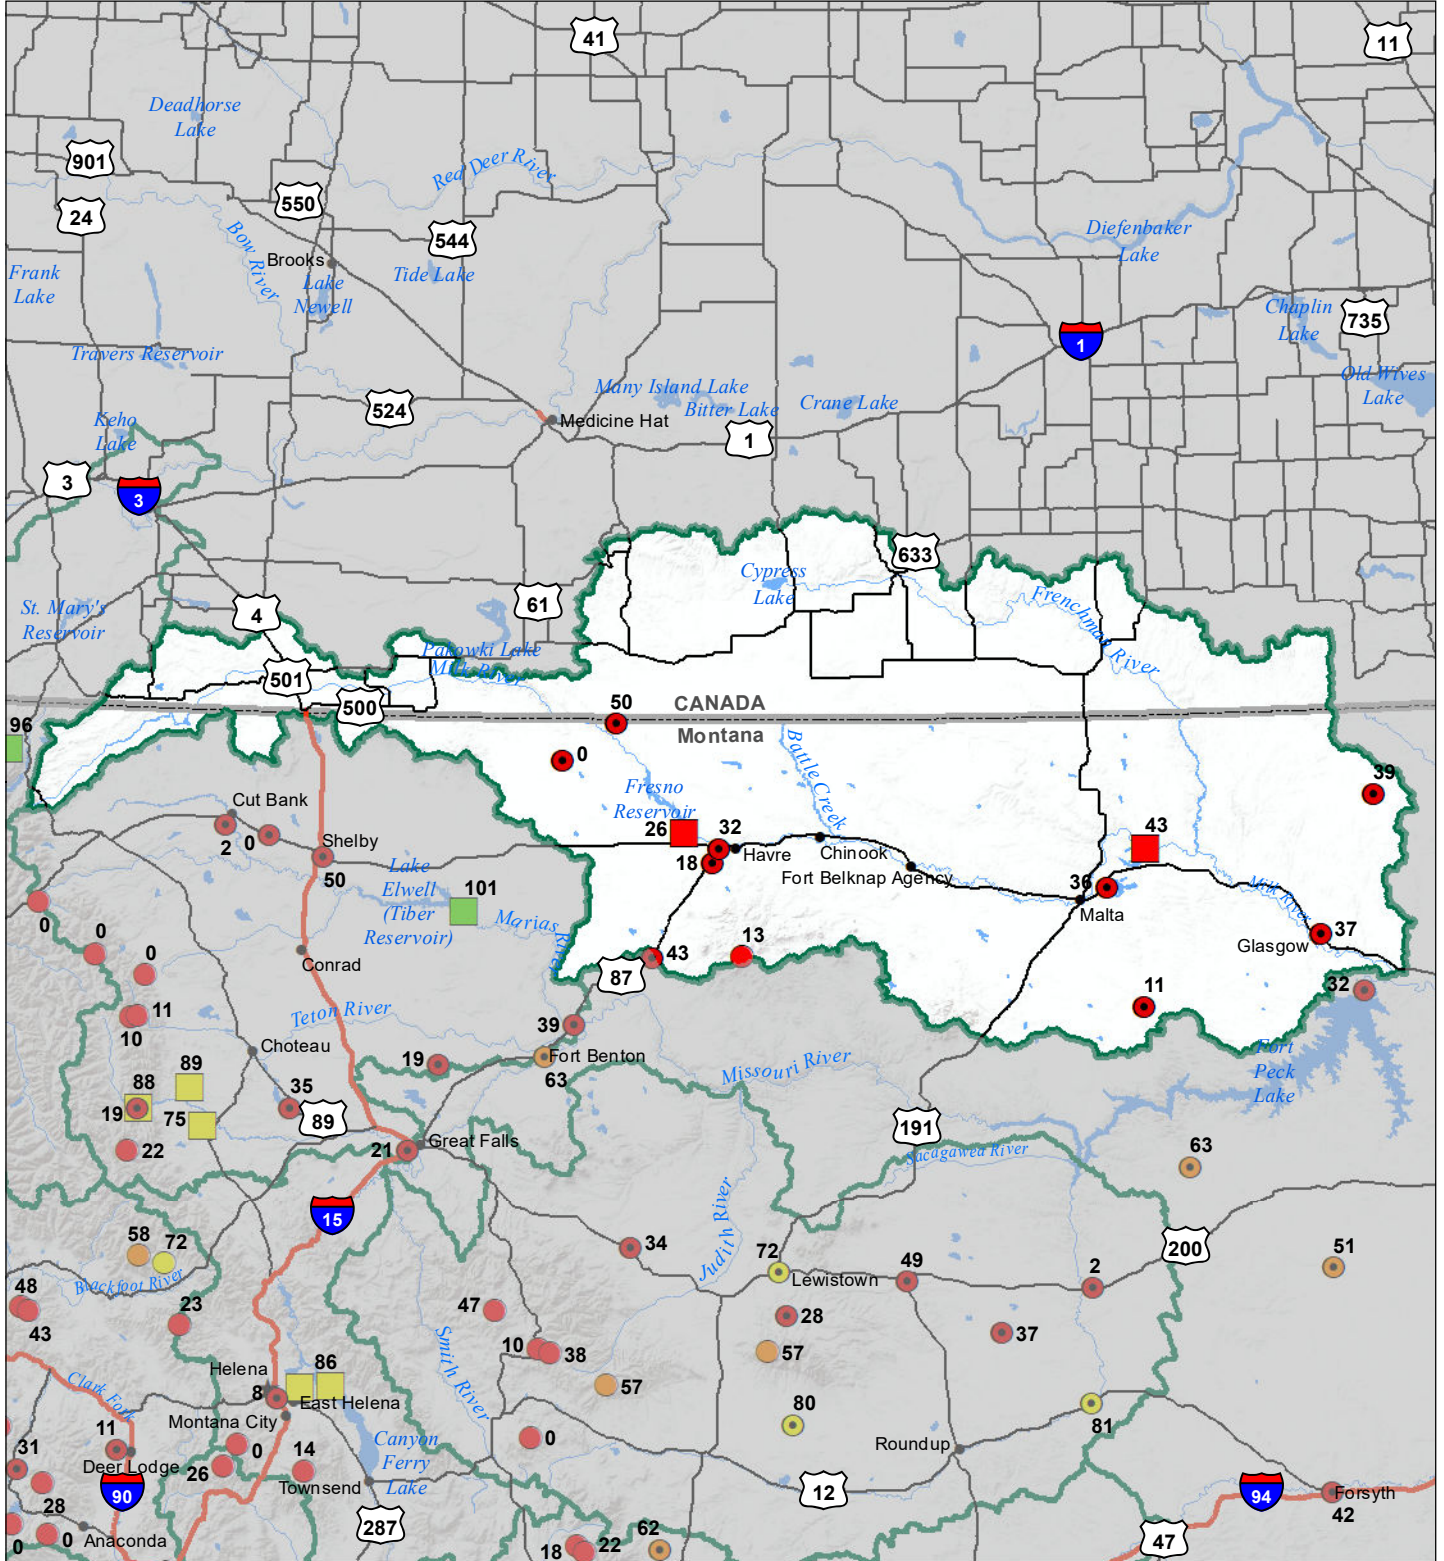

Milk River Basin

Monthly Precipitation and Reservoir Levels Percentage of Normal

August 1, 2021 (July 1, 2021 - August 1, 2021)

Precipitation Percent of Normal

SNOTEL

- > 150%
- 131 - 150%
- 111 - 130%
- 91 - 110%
- 71 - 90%
- 51 - 70%
- 1 - 50%

COOP/ACIS

- > 150%
- 131 - 150%
- 111 - 130%
- 91 - 110%
- 71 - 90%
- 51 - 70%
- 1 - 50%

Reservoirs Percent of Normal

- > 150%
- 131 - 150%
- 111 - 130%
- 91 - 110%
- 71 - 90%
- 51 - 70%
- 1 - 50%