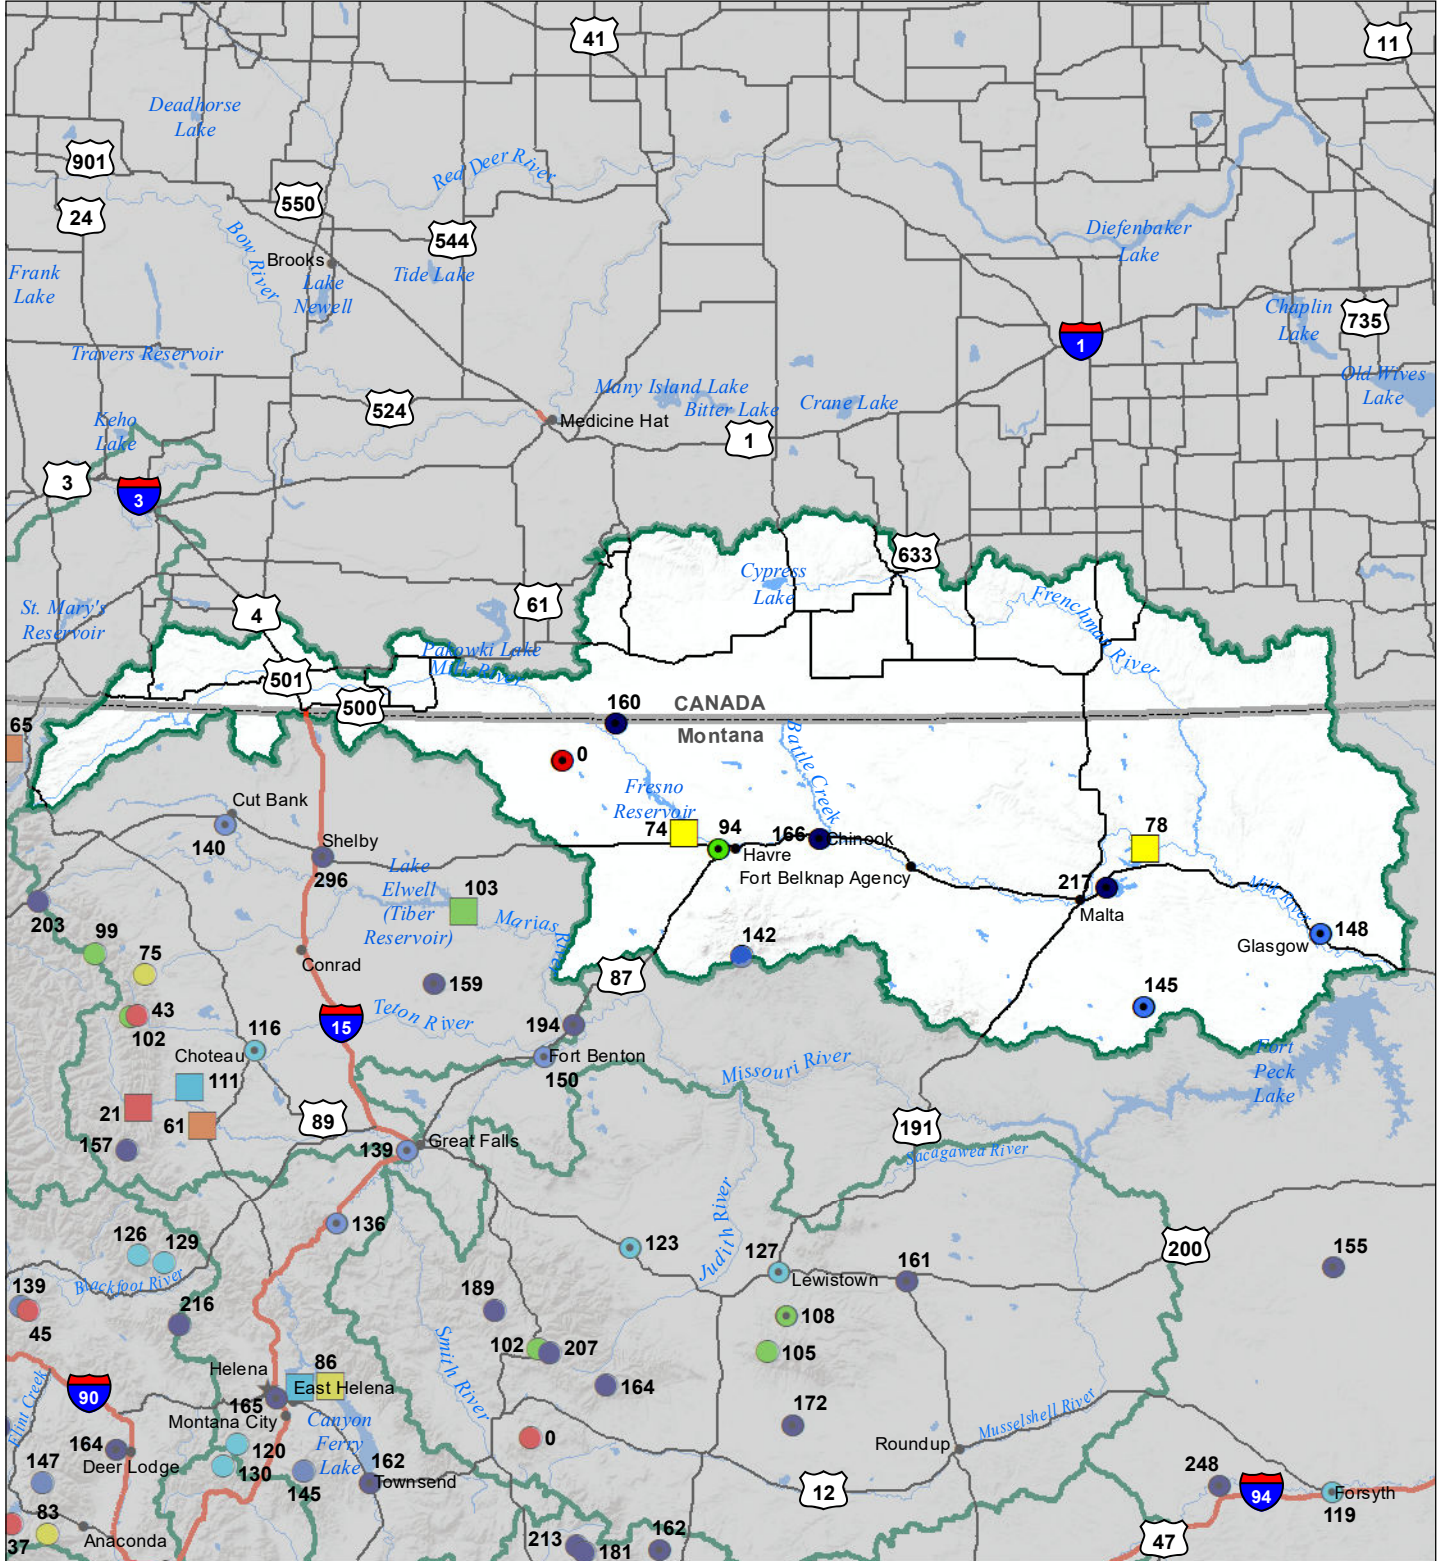

Milk River Basin

Monthly Precipitation and Reservoir Levels Percentage of Normal

September 1, 2021 (August 1, 2021 - September 1, 2021)

Precipitation Percent of Normal

SNOTEL

- > 150%
- 131 - 150%
- 111 - 130%
- 91 - 110%
- 71 - 90%
- 51 - 70%
- 1 - 50%

COOP/ACIS

- > 150%
- 131 - 150%
- 111 - 130%
- 91 - 110%
- 71 - 90%
- 51 - 70%
- 1 - 50%

Reservoirs Percent of Normal

- > 150%
- 131 - 150%
- 111 - 130%
- 91 - 110%
- 71 - 90%
- 51 - 70%
- 1 - 50%