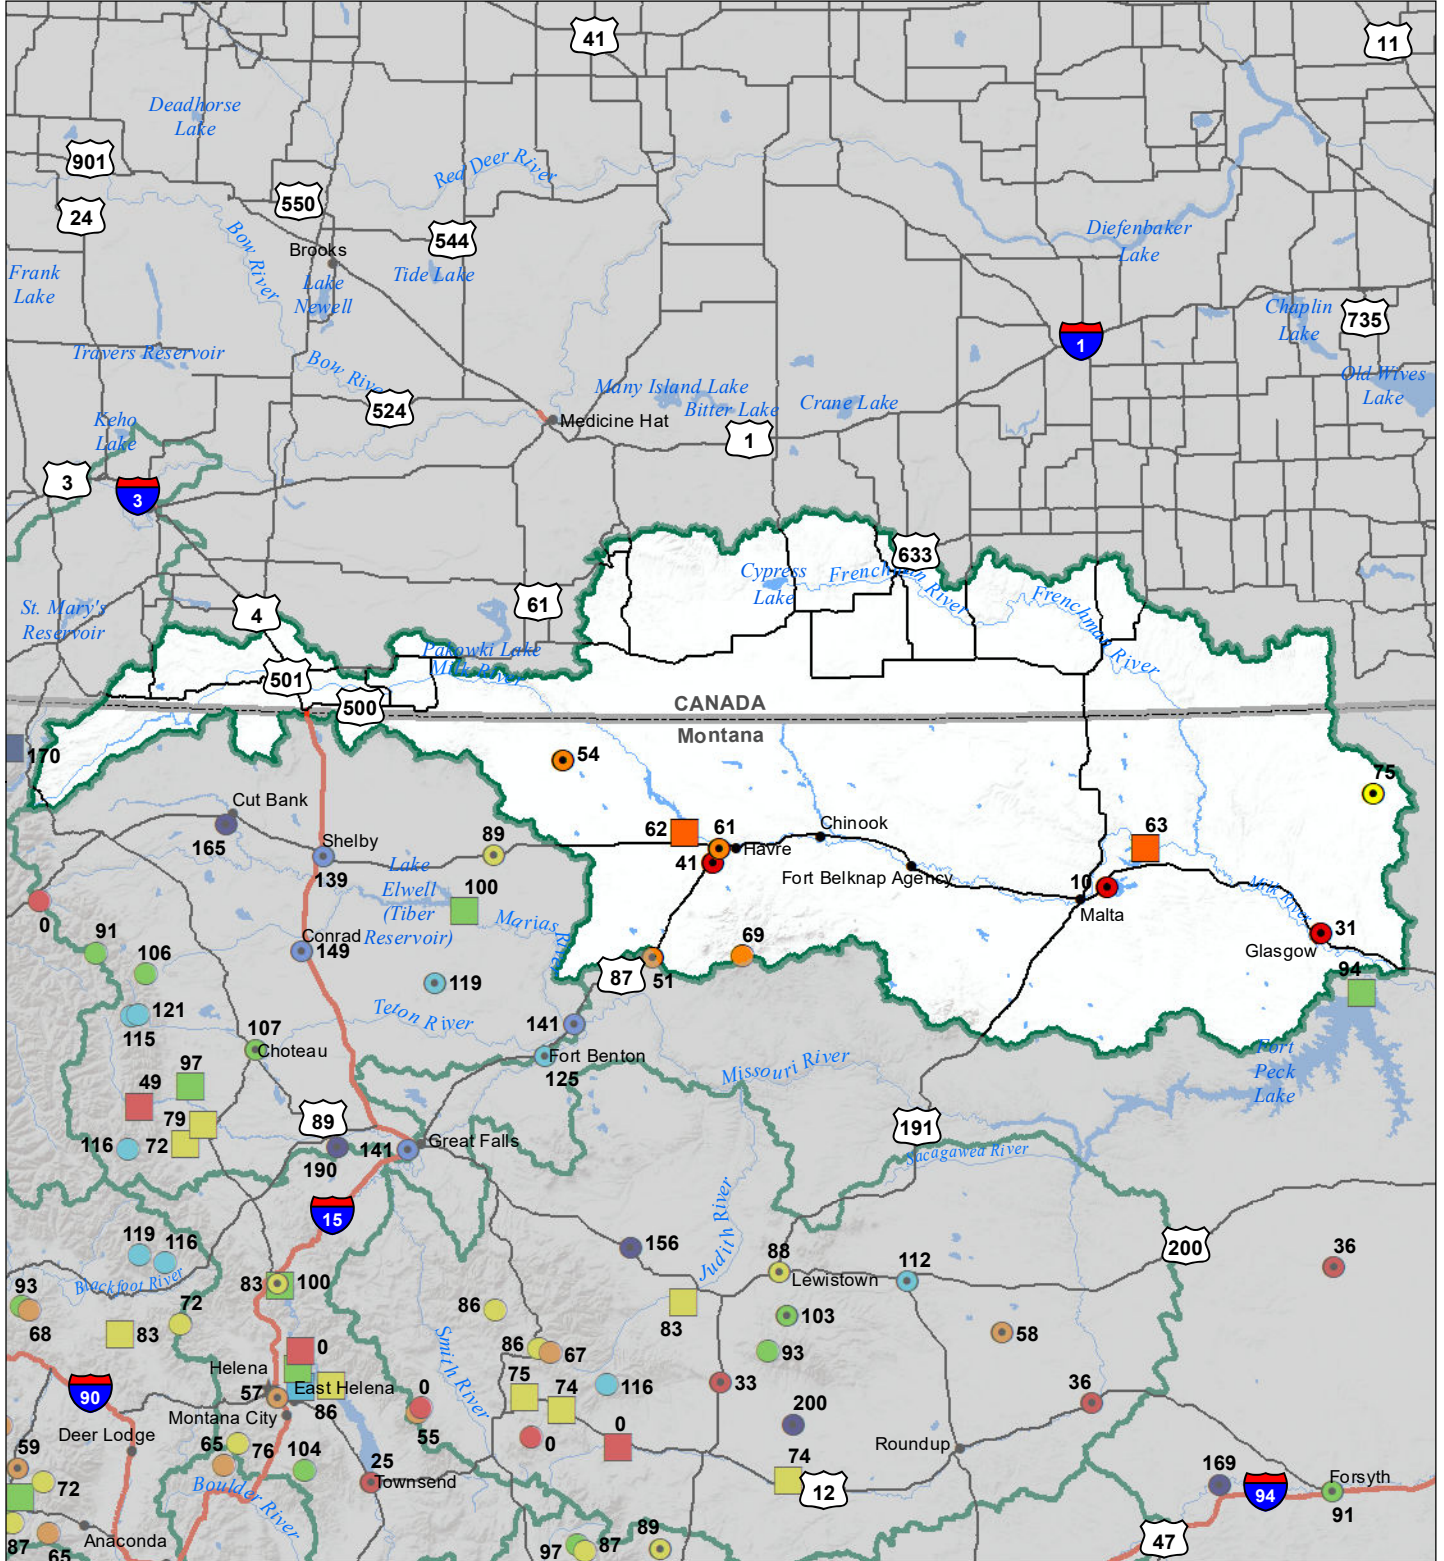

Milk River Basin

Monthly Precipitation and Reservoir Levels Percentage of Normal

March 1, 2022 (February 1, 2022 - March 1, 2022)

Precipitation Percent of Normal

SNOTEL

- > 150%
- 131 - 150%
- 111 - 130%
- 91 - 110%
- 71 - 90%
- 51 - 70%
- 1 - 50%

COOP/ACIS

- > 150%
- 131 - 150%
- 111 - 130%
- 91 - 110%
- 71 - 90%
- 51 - 70%
- 1 - 50%

Reservoirs Percent of Normal

- > 150%
- 131 - 150%
- 111 - 130%
- 91 - 110%
- 71 - 90%
- 51 - 70%
- 1 - 50%