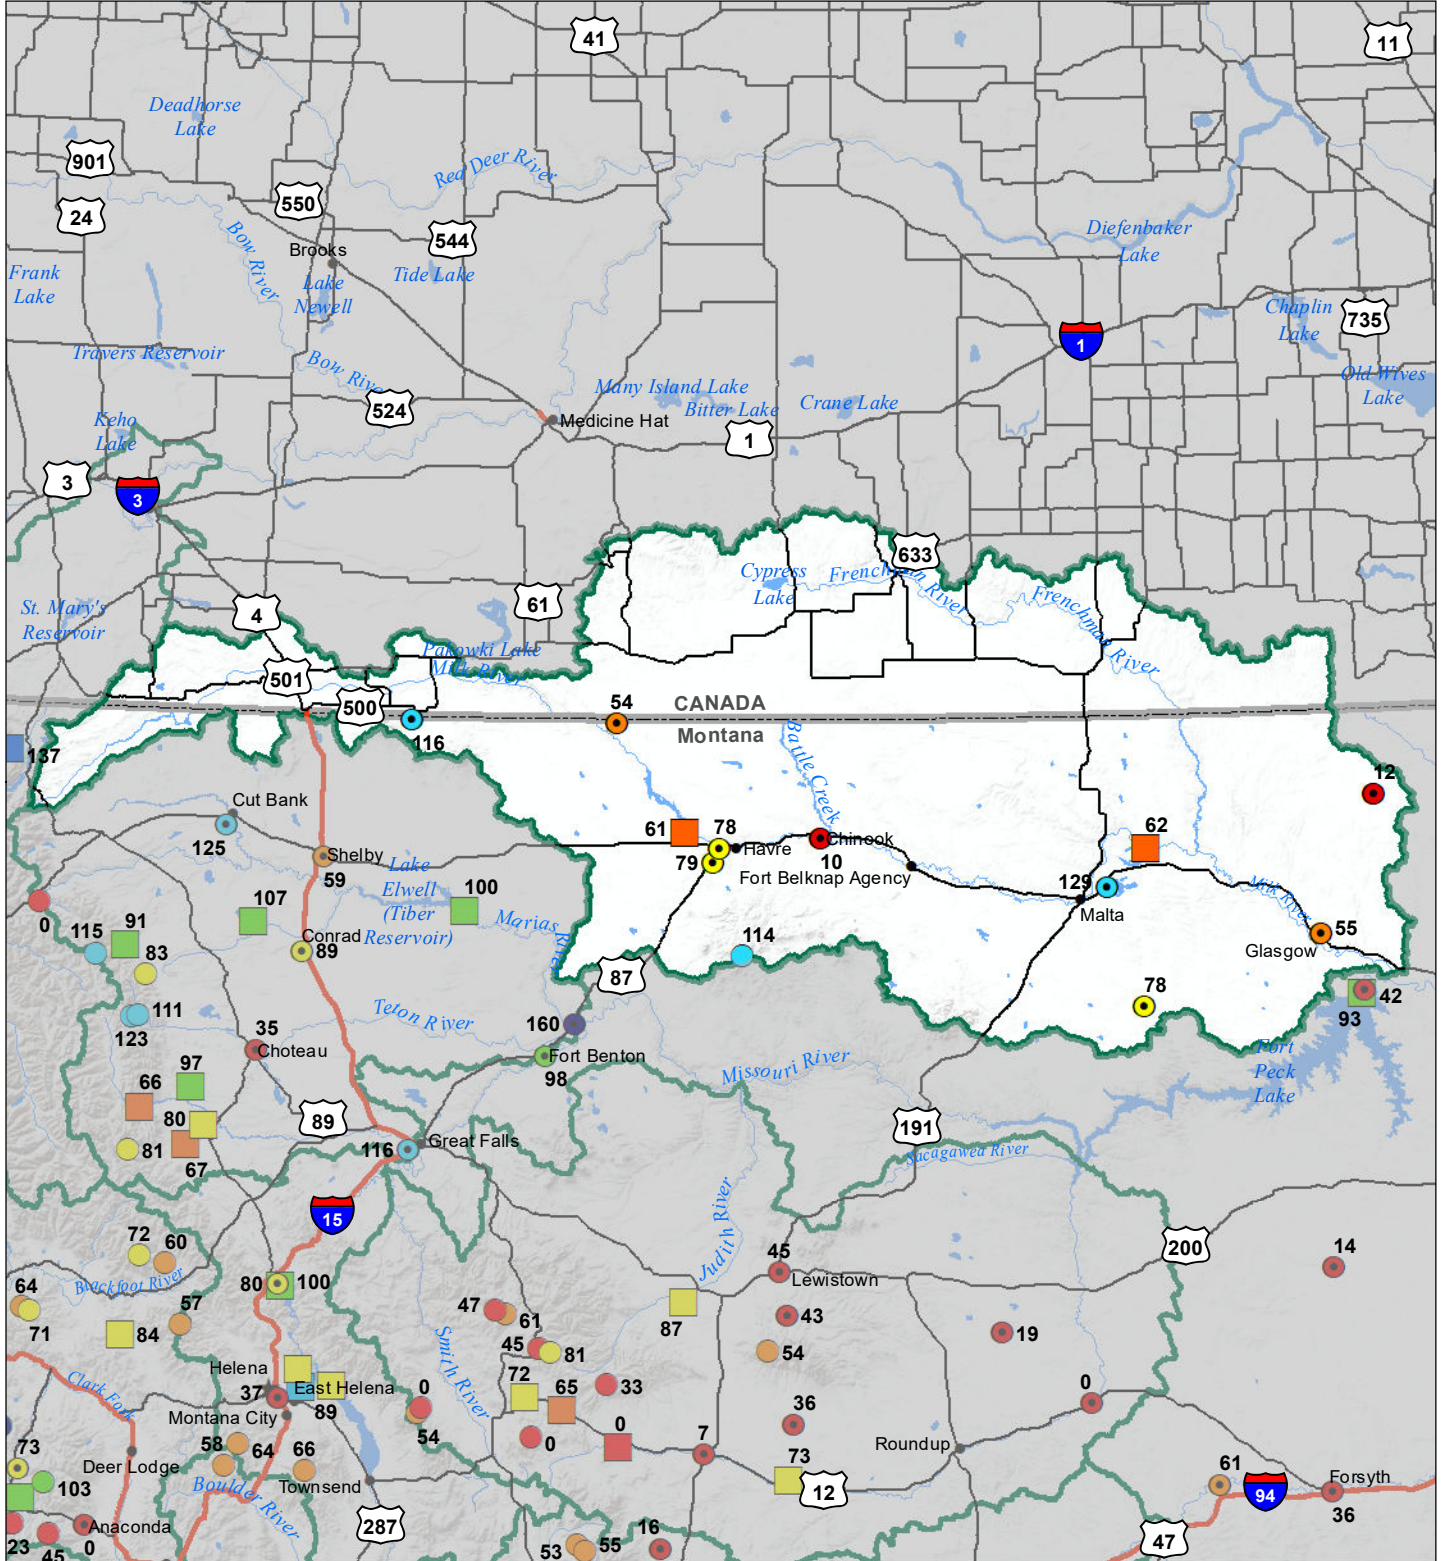

Milk River Basin

Monthly Precipitation and Reservoir Levels Percentage of Normal

April 1, 2022 (March 1, 2022 - April 1, 2022)

Precipitation Percent of Normal

SNOTEL

- > 150%
- 131 - 150%
- 111 - 130%
- 91 - 110%
- 71 - 90%
- 51 - 70%
- 1 - 50%

COOP/ACIS

- > 150%
- 131 - 150%
- 111 - 130%
- 91 - 110%
- 71 - 90%
- 51 - 70%
- 1 - 50%

Reservoirs Percent of Normal

- > 150%
- 131 - 150%
- 111 - 130%
- 91 - 110%
- 71 - 90%
- 51 - 70%
- 1 - 50%