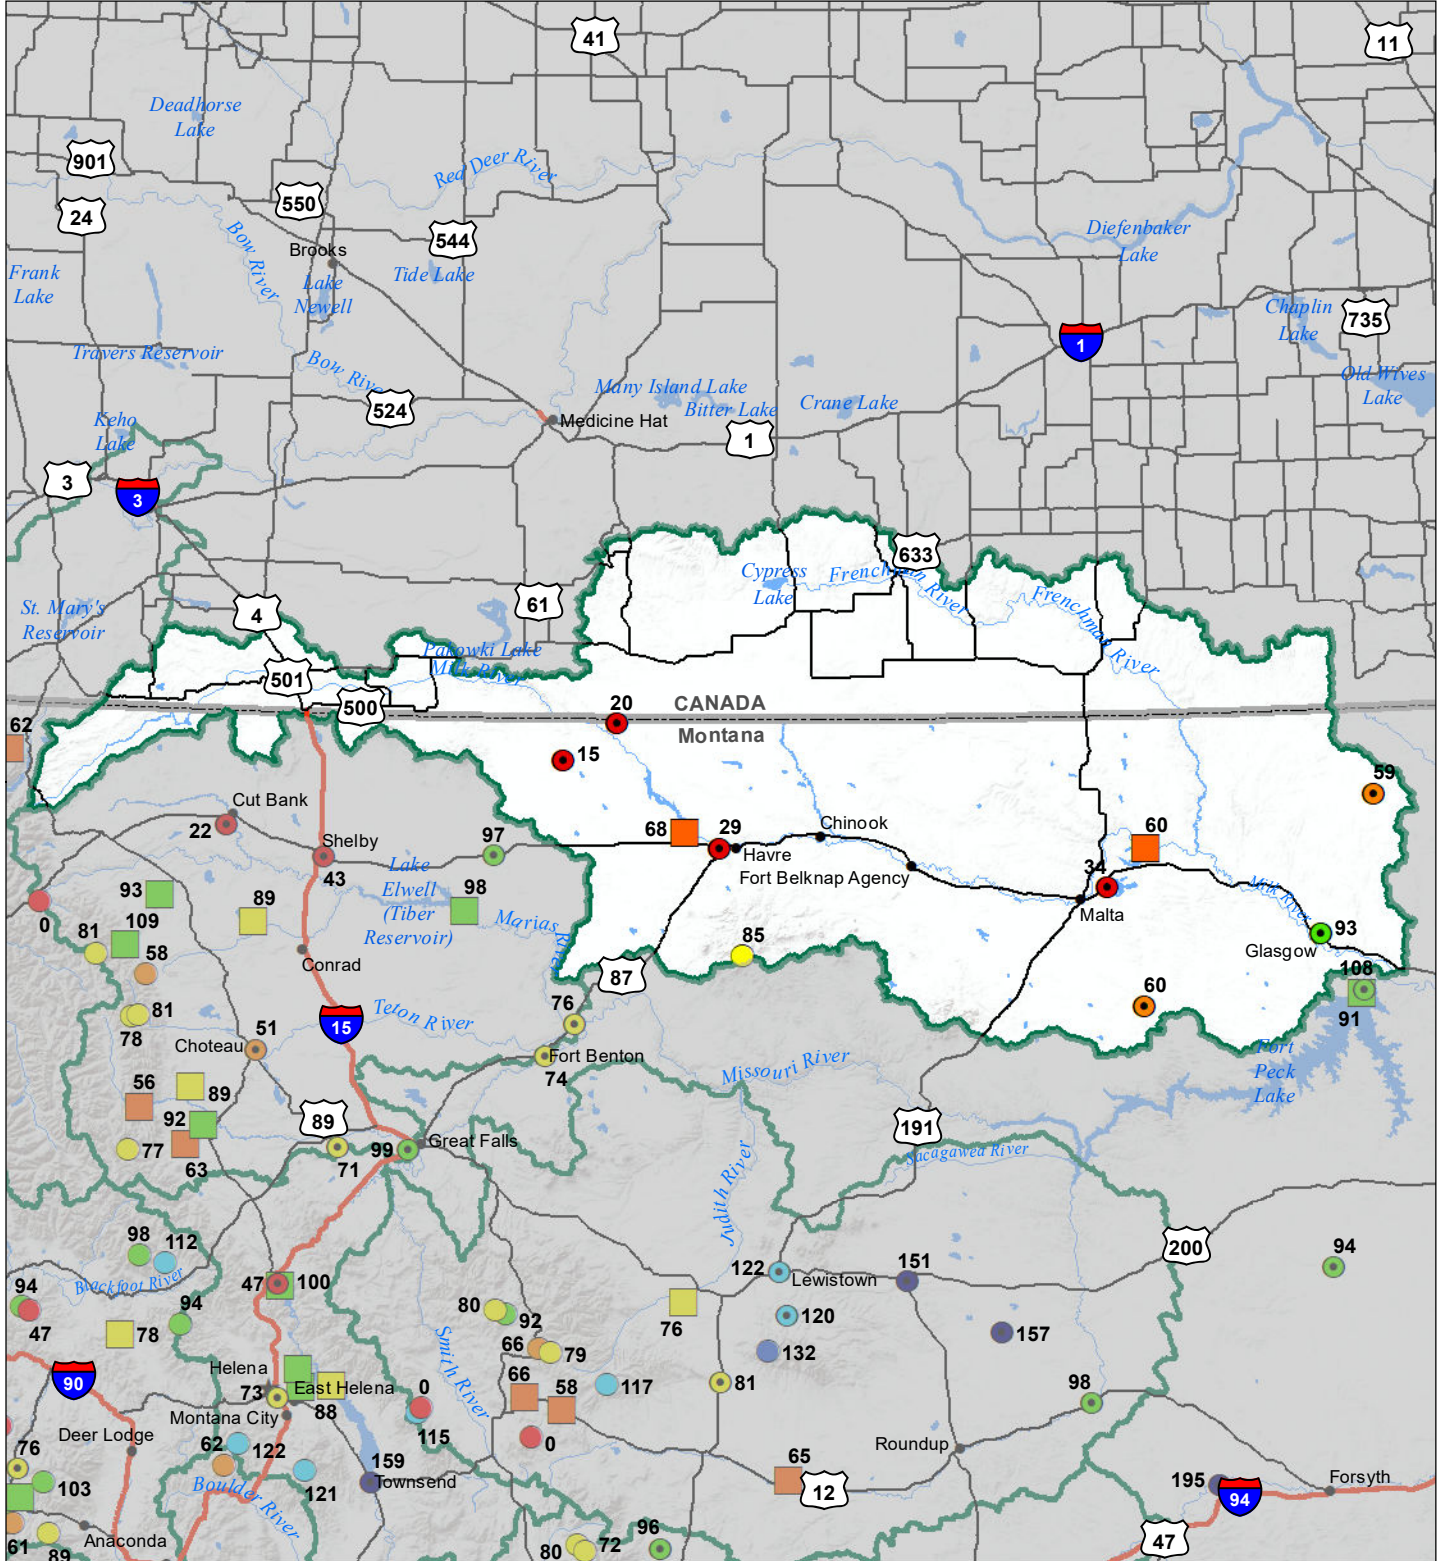

# Milk River Basin

## Monthly Precipitation and Reservoir Levels

### Percentage of Normal

#### May 1, 2022 (April 1, 2022 - May 1, 2022)